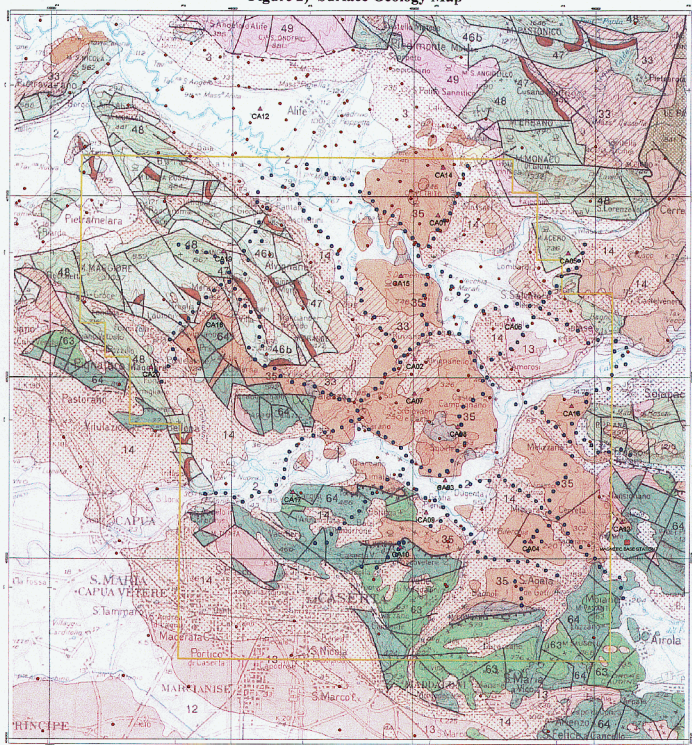

Figure 2) Surface Geology Map

AOA Geophysics Inc.

MAP SYMBOL LEGEND

FOREST OIL INTERNATIONAL

Robert Plowman/1 - 05/2002