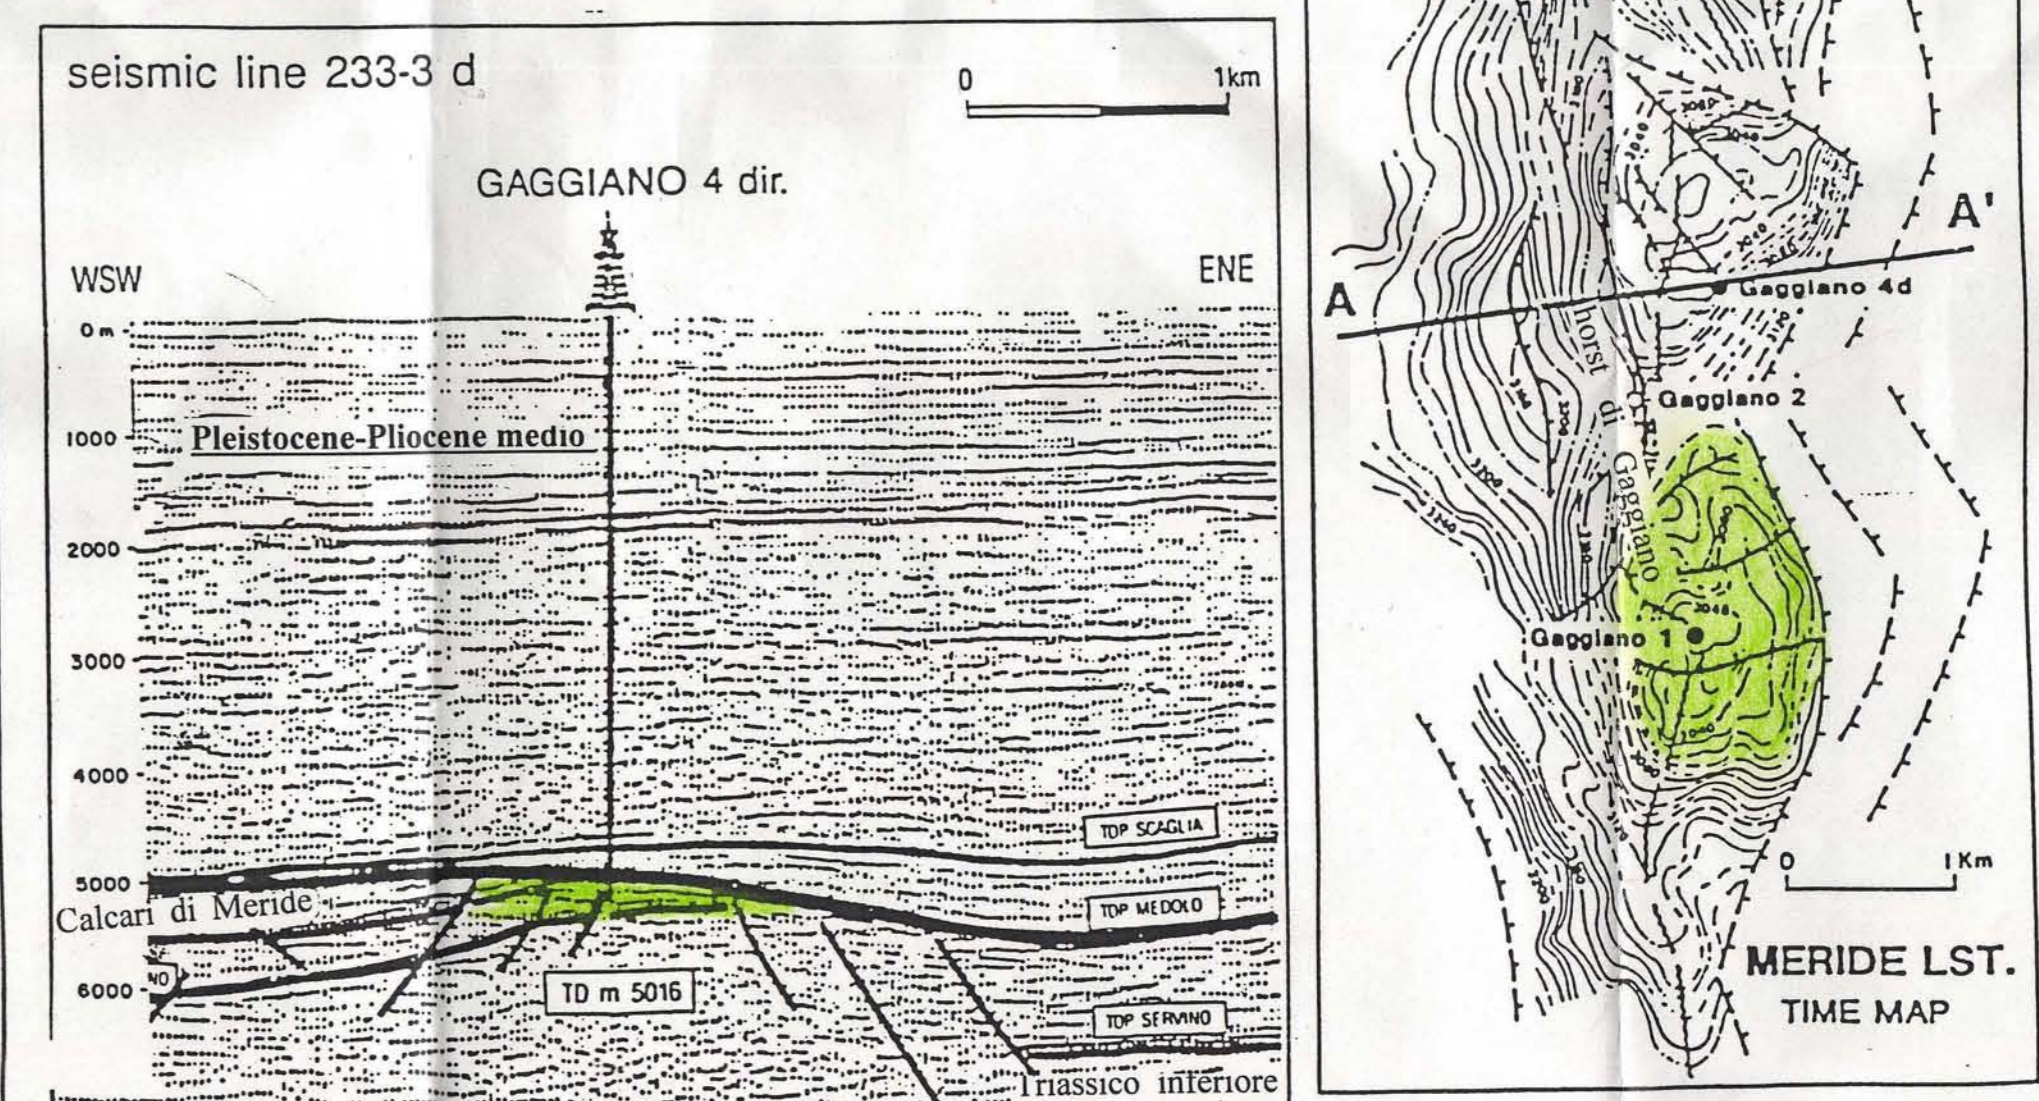

MONTAGGIO GEOLOGICO E MINERARIO

ALLEGATO 1

FIG. 1 CARTA GEOLOGICA E MINERARIA

FIG. 4 SEZIONE GEOLOGICA (BASATA SUI DATI SISMICI)

FIG. 5 STRATIGRAFIA DEL BACINO LOMBARDO

FIG. 2 CARTA DEI POZZI NELLA ZONA DELLA DOMANDA

FIG. 3 CAMPO DI GAGGIANO

FIG. 6 STRUTTURA REGIONALE E CAMPI TOMBARDI DI IDROCARBURI

Oil Emperor of Italy
Enrico Mattei

Enrico Mattei, the energetic and controversial leader of the Italian Petroleum Agency, is shown in a black and white photograph. He is wearing a suit and tie, and has a serious expression. The text around him describes his role in the oil industry and his political stance.