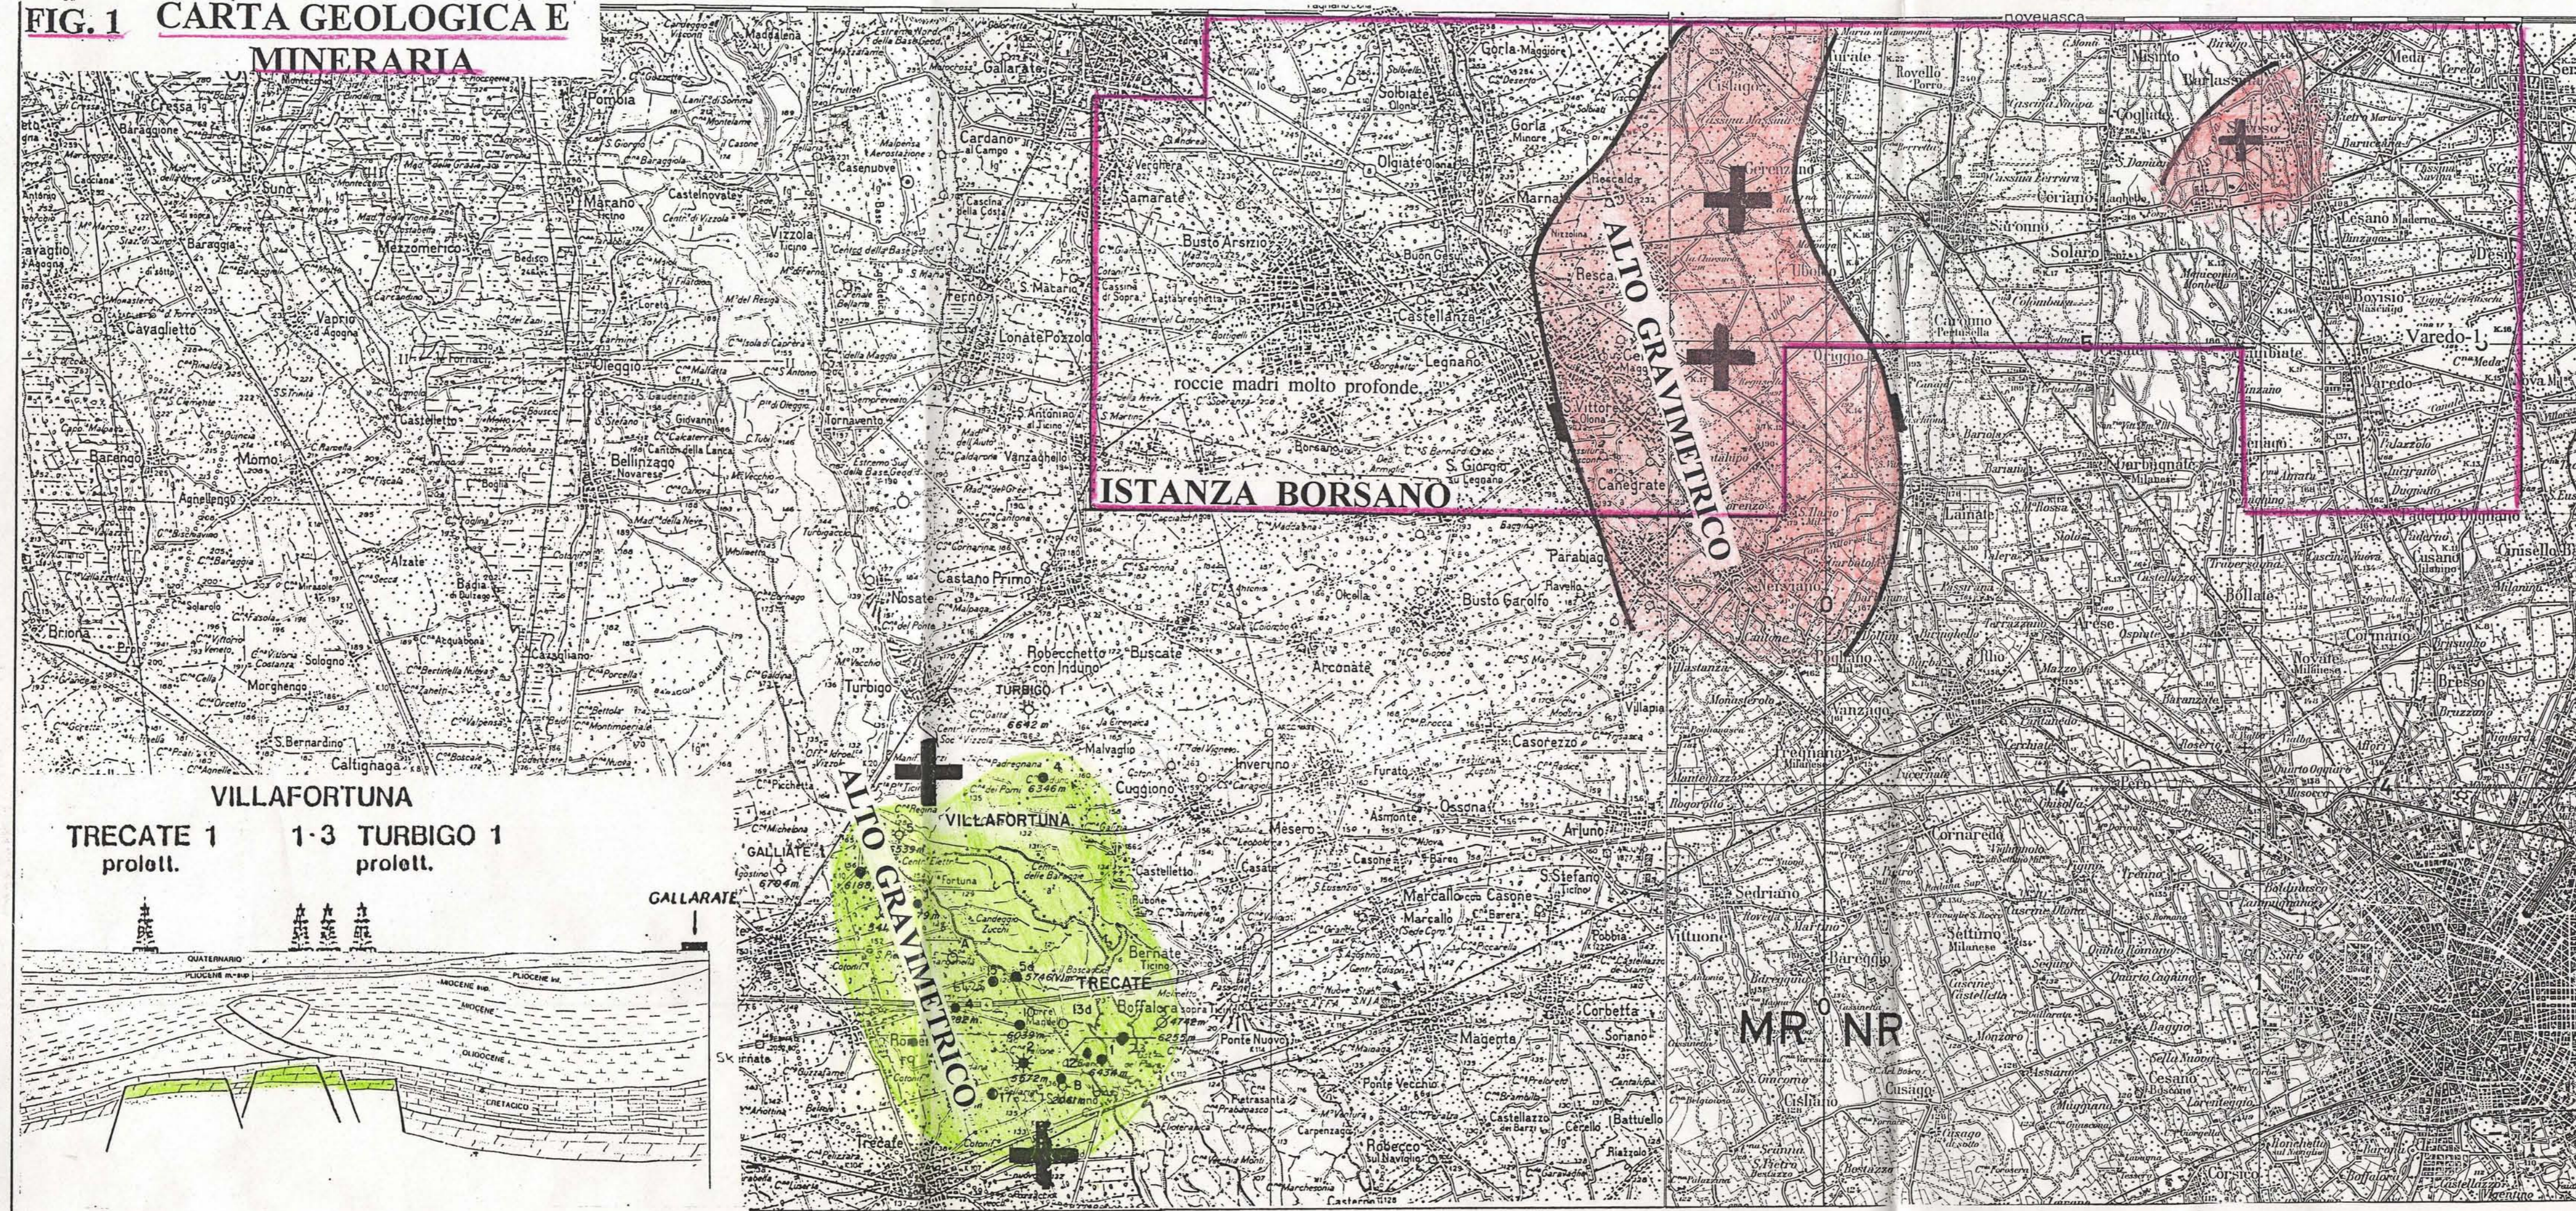

MONTAGGIO GEOLOGICO E MINERARIO

ALLEGATO 1

FIG. 1 CARTA GEOLOGICA E MINERARIA

FIG. 4 SEZIONE GEOLOGICA (BASATA SUI DATI SISMICI)

FIG. 5 STRATIGRAFIA DEL BACINO LOMBARDO

FIG. 2 CARTA DEI POZZI NELLA ZONA DELLA DOMANDA

FIG. 3 CAMPO DI GAGGIANO

FIG. 6 STRUTTURA REGIONALE E CAMPI TOMBARDI DI IDROCARBURI

Oil Emperor of Italy
Enrico Mattei

Enrico Mattei, the energetic and controversial leader of the Italian Petroleum Agency, is shown in a black and white photograph. He is wearing a suit and tie, and has a serious expression. The text around him describes his role in the oil industry and his political stance.