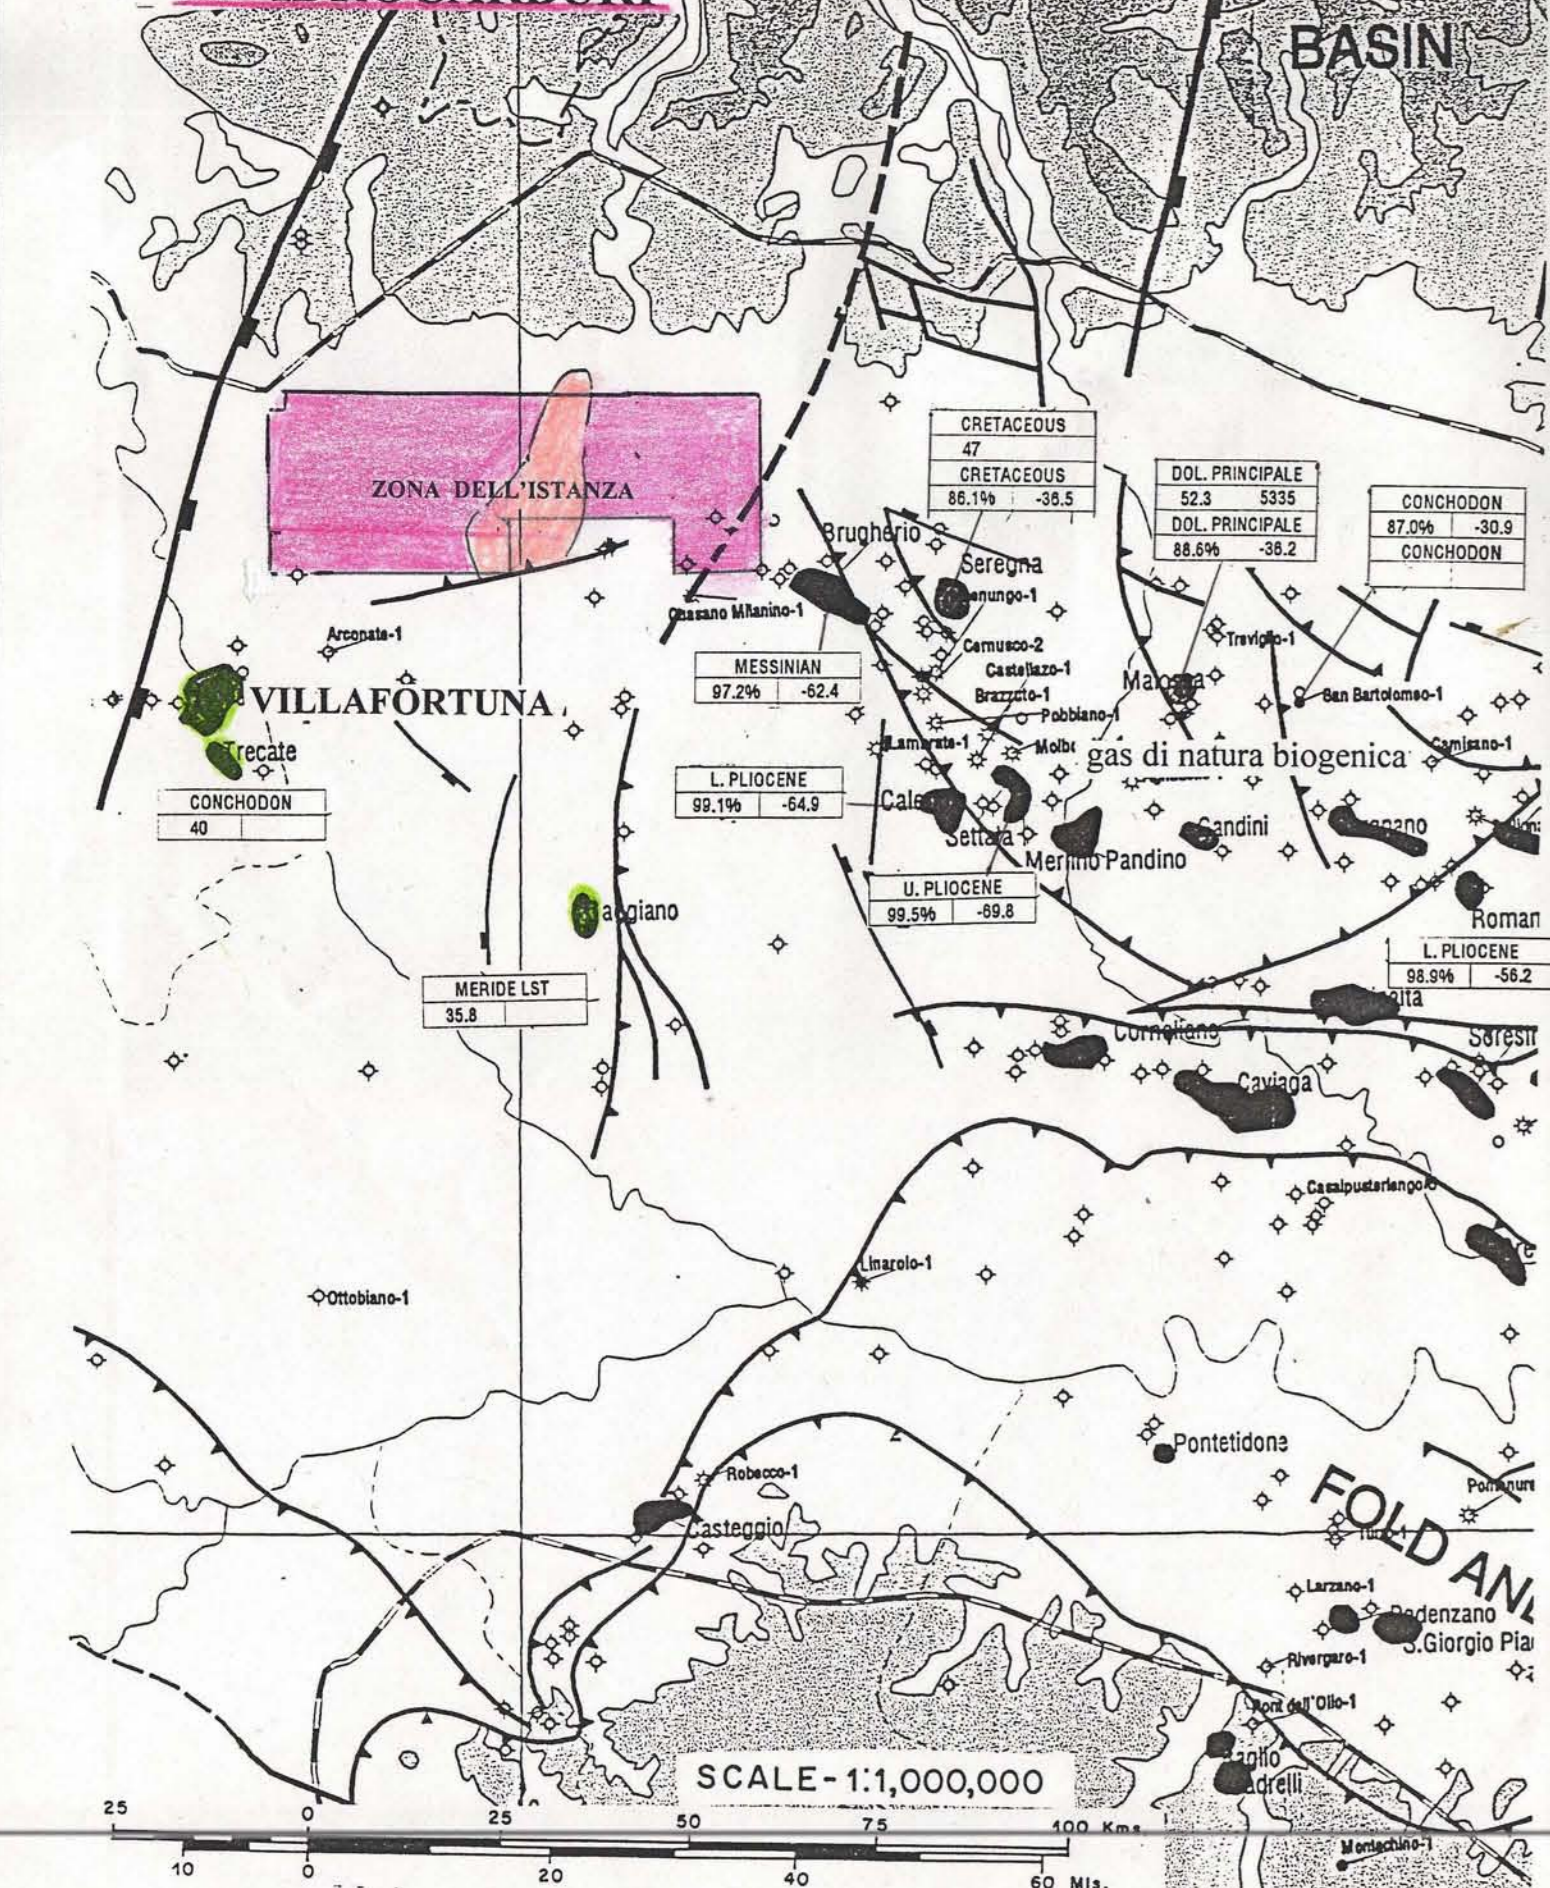

MONTAGGIO GEOLOGICO E MINERARIO

ALLEGATO 1

FIG. 1 CARTA GEOLOGICA E MINERARIA

FIG. 4 SEZIONE GEOLOGICA (BASATA SUI DATI SISMICI)

FIG. 5 STRATIGRAFIA DEL BACINO LOMBARDO

FIG. 2 CARTA DEI POZZI NELLA ZONA DELLA DOMANDA

FIG. 3 CAMPO DI GAGGIANO

FIG. 6 STRUTTURA REGIONALE E CAMPI TOMBARDI DI IDROCARBURI

Oil Emperor of Italy
Enrico Mattei

Enrico Mattei, the energetic and controversial leader of the Italian Petroleum Agency, is shown in a black and white photograph. He is wearing a suit and tie, and has a serious expression. The text around him describes his role in the oil industry and his political stance.