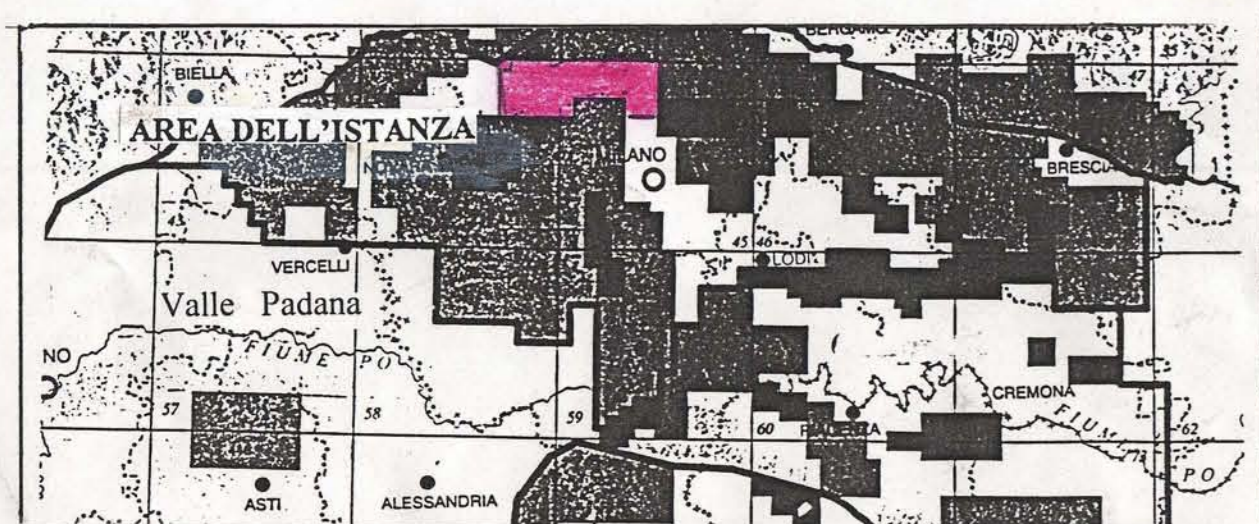

MONTAGGIO GEOLOGICO E MINERARIO

ALLEGATO 1

FIG. 1 CARTA GEOLOGICA E MINERARIA

FIG. 4 SEZIONE GEOLOGICA (BASATA SUI DATI SISMICI)

FIG. 5 STRATIGRAFIA DEL BACINO LOMBARDO

FIG. 2 CARTA DEI POZZI NELLA ZONA DELLA DOMANDA

FIG. 3 CAMPO DI GAGGIANO

FIG. 6 STRUTTURA REGIONALE E CAMPI TOMBARDI DI IDROCARBURI

Oil Emperor of Italy
Enrico Mattei

Enrico Mattei, the energetic and controversial leader of the Italian Petroleum Agency, is shown in a black and white photograph. He is wearing a suit and tie, and has a serious expression. The text around him describes his role in the oil industry and his political stance.