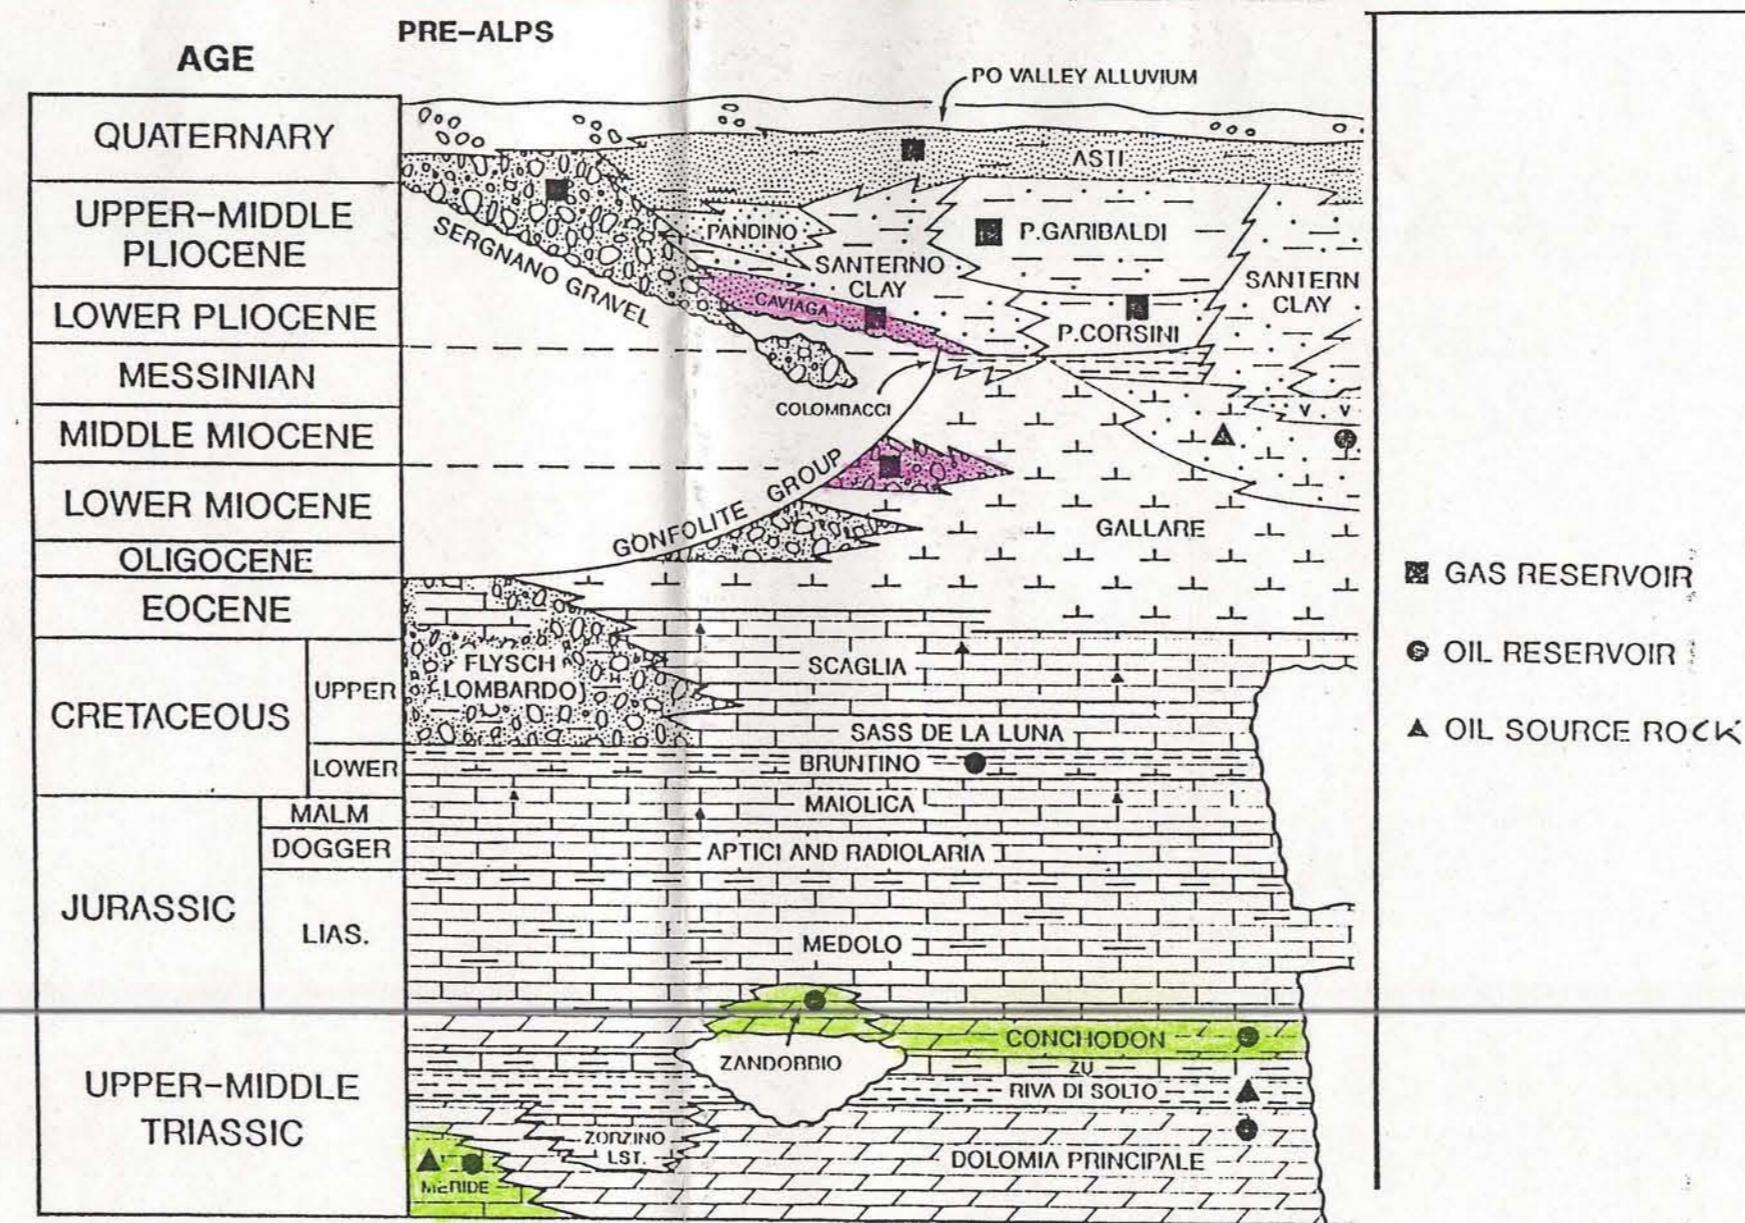

MONTAGGIO GEOLOGICO E MINERARIO

ALLEGATO 1

FIG. 1 CARTA GEOLOGICA E MINERARIA

FIG. 4 SEZIONE GEOLOGICA (BASATA SUI DATI SISMICI)

FIG. 5 STRATIGRAFIA DEL BACINO LOMBARDO

FIG. 2 CARTA DEI POZZI NELLA ZONA DELLA DOMANDA

FIG. 3 CAMPO DI GAGGIANO

FIG. 6 STRUTTURA REGIONALE E CAMPI TOMBARDI DI IDROCARBURI

Oil Emperor of Italy
Enrico Mattei

Enrico Mattei, the energetic and controversial leader of the Italian Petroleum Agency, is shown in a black and white photograph. He is wearing a suit and tie, and has a serious expression. The text around him describes his role in the oil industry and his political stance.