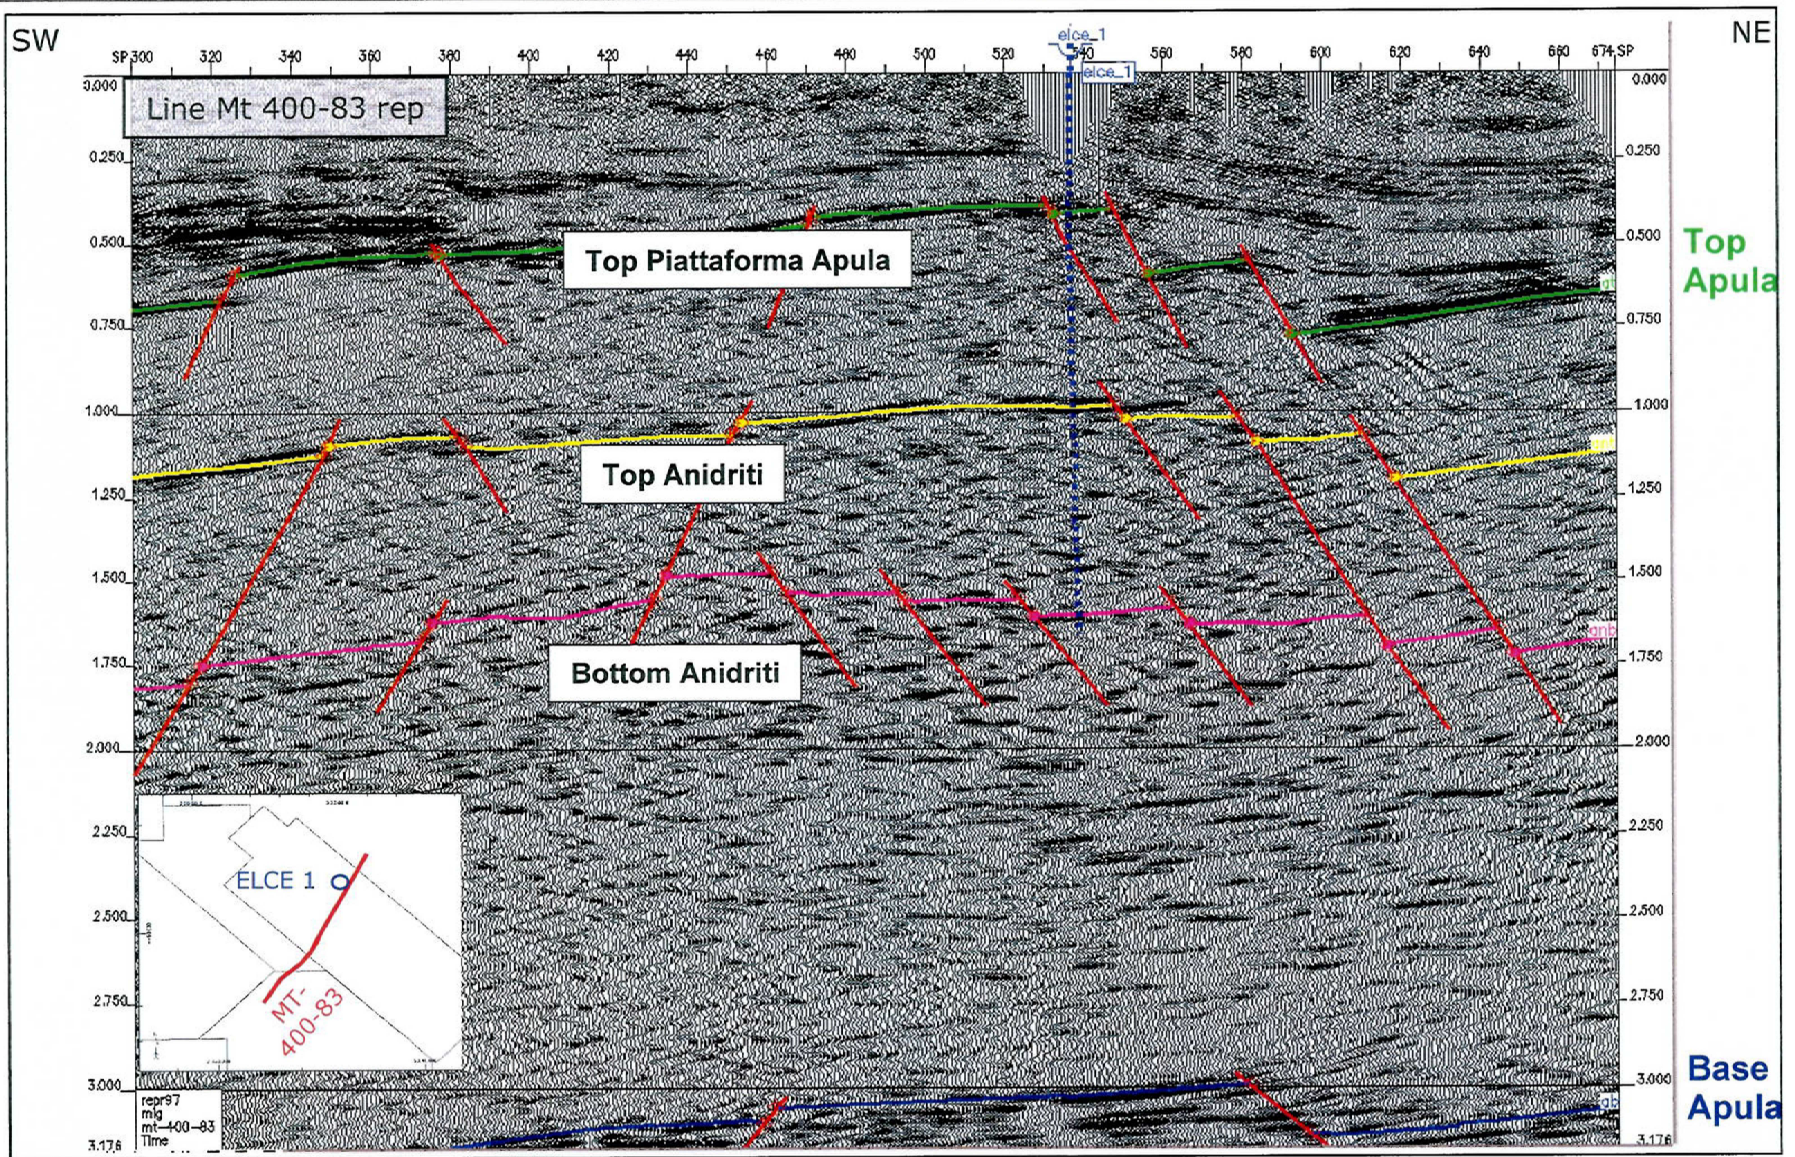

Pozzo Elce 1 (Linea MT-400-83)

eni

exploration & production