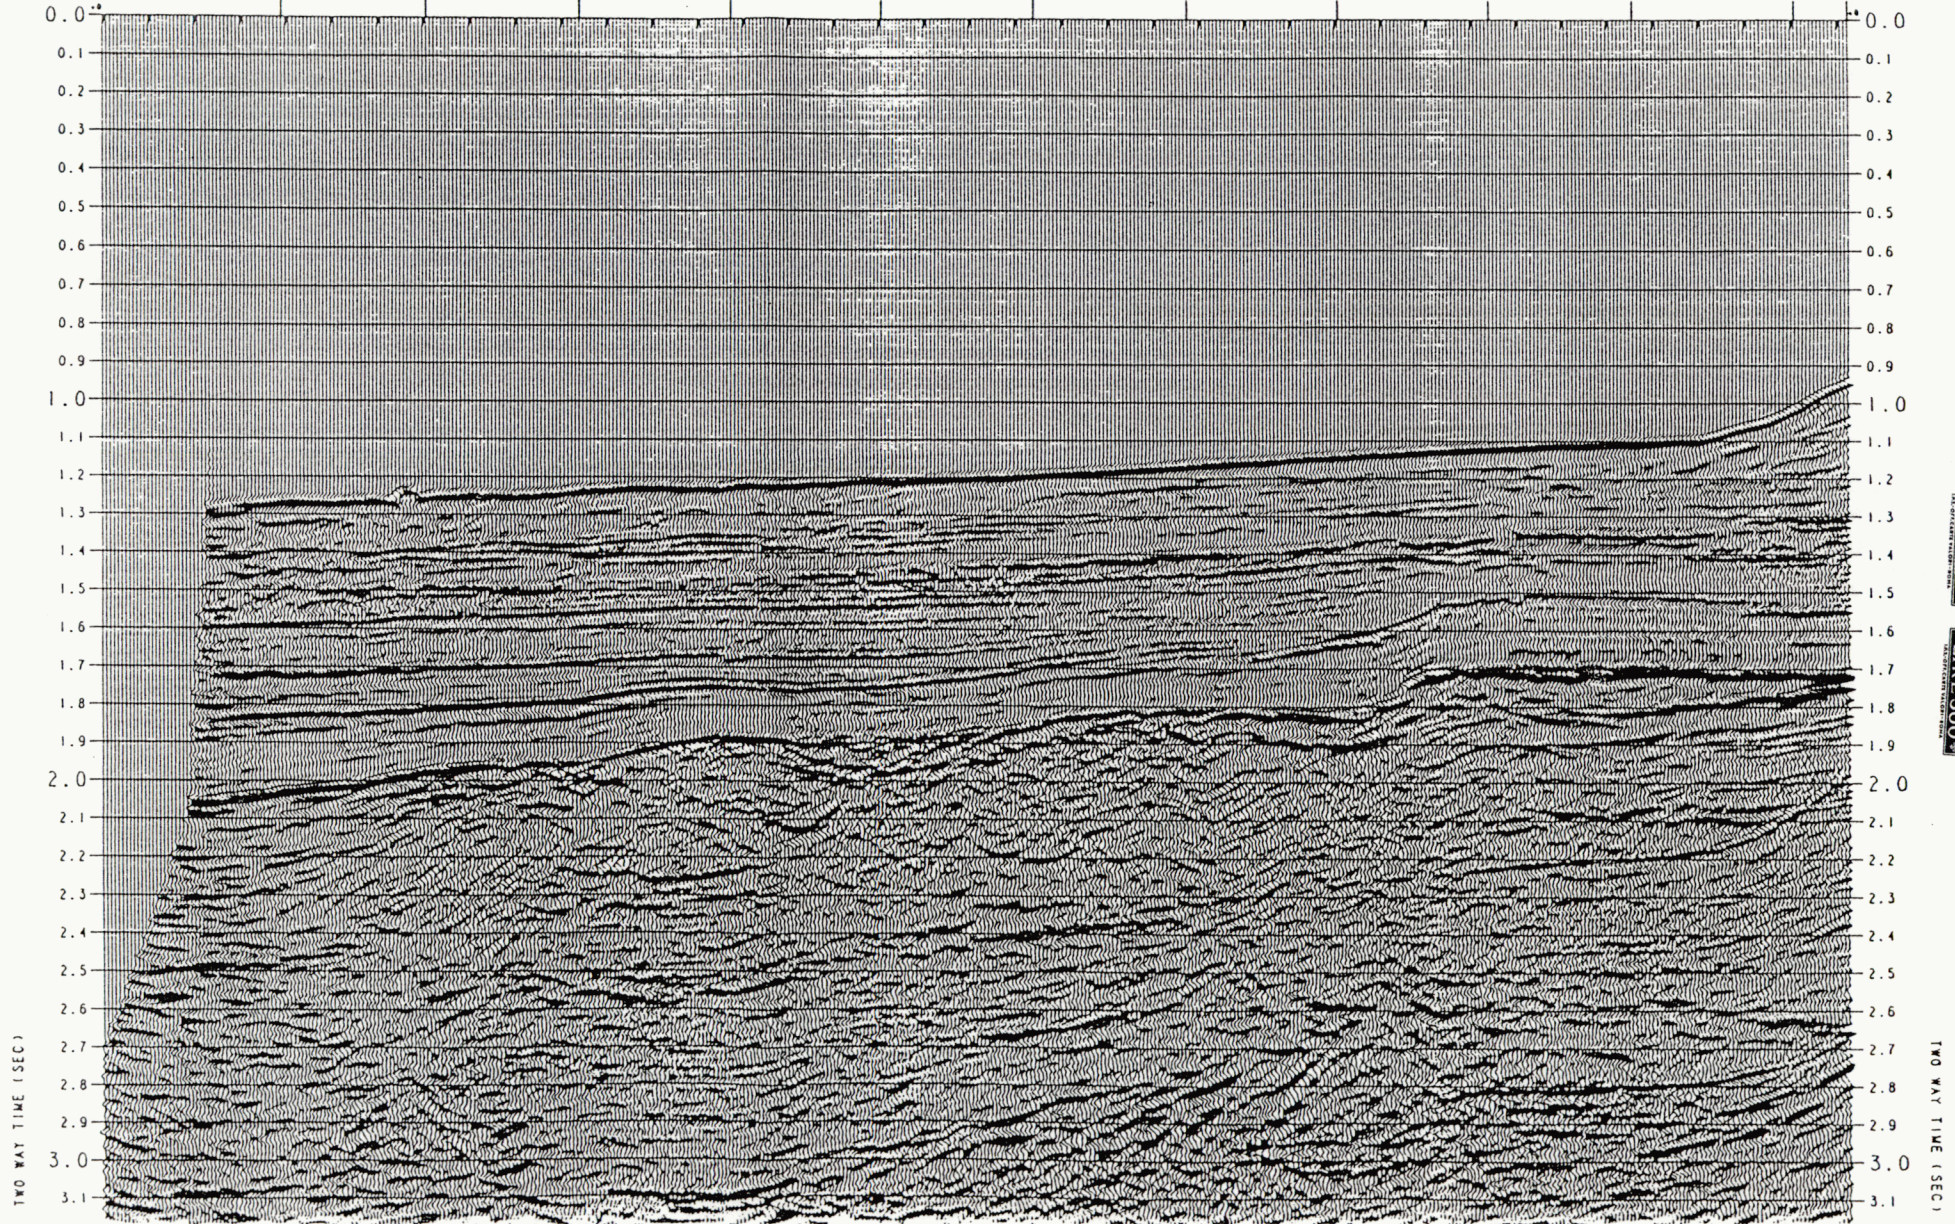

S.P. 79 3
 CDP 1 - 919
 TIME MIGRATION 4800%

R-179-79

F76-014/2 SP 3700.5
 FR200-79 SP 156.4
 FR180-79 SP 72.2
 FR182-79 SP 75.1
 FR202-79 SP 153.9
 FR184-79 SP 72.5
 FR204-79 SP 154.7
 FR186-79 SP 66.6
 D-462 SP 32105.4
 FR186-79 SP 66.7
 FR188-79 SP 72.8
 FR208-79 SP 154.8

WD.	884M	881M	877M	870M	863M	860M	857M	852M	846M	840M	834M	825M	815M	807M	798M	791M	784M	779M	775M	739M	700M	660M	WD
SP	179		160		140		120		100		80		60		40		20		1		980	973	SP

TWO WAY TIME (SEC)

TWO WAY TIME (SEC)