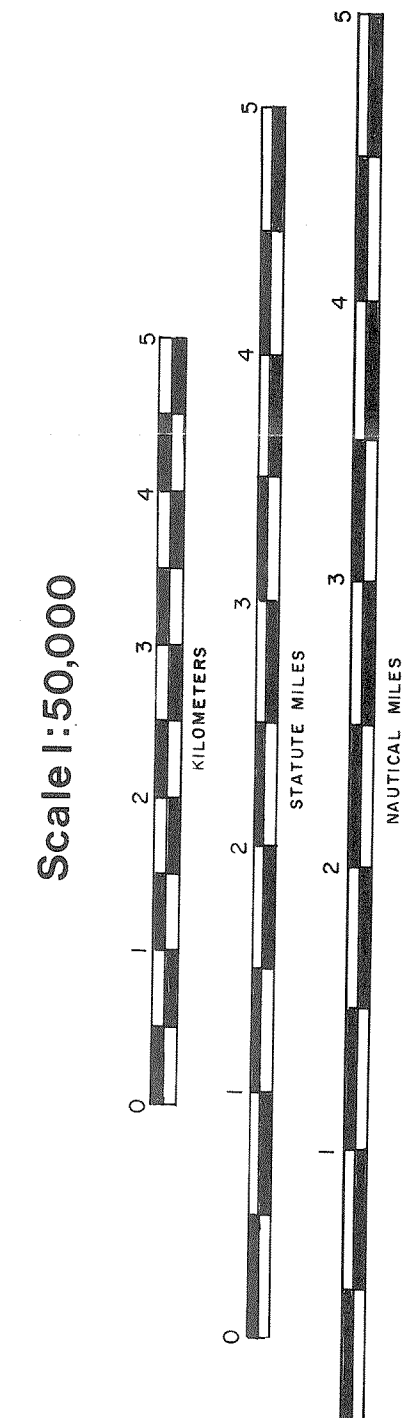

PROJECTION TRANSVERSE MERCATOR  
 CENTRAL MERIDIAN 2700E  
 GRID UNIT METERS  
 NAVIGATION SYSTEM UTM  
 DATUM ADRIATIC SEA  
 GEODETIC DATUM NAD 83

TEXACO NETHERLANDS INTERNATIONAL INC.	
THE NETHERLANDS	
ITALY - ADRIATIC SEA	
TIME STRUCTURE MAP	
<b>M-MARKER</b>	
ROSTERMAN	
REVISIONS	
C.I. - 50 ms	DATE
31MARCH 1985	1:50000
Scale	INT. BY T.S.S.
	FR-19-TX

- LOCATION
- OIL WELL
- ⊙ GAS WELL
- ⊕ OIL / GAS WELL
- ⊖ OIL SHOWS
- ⊗ GAS SHOWS
- ⊘ OIL / GAS SHOWS
- ⊙ SUSPENDED OIL WELL
- ⊖ SUSPENDED GAS WELL
- ⊕ DRY HOLE
- PLATFORM
- OIL PIPELINE
- GAS PIPELINE