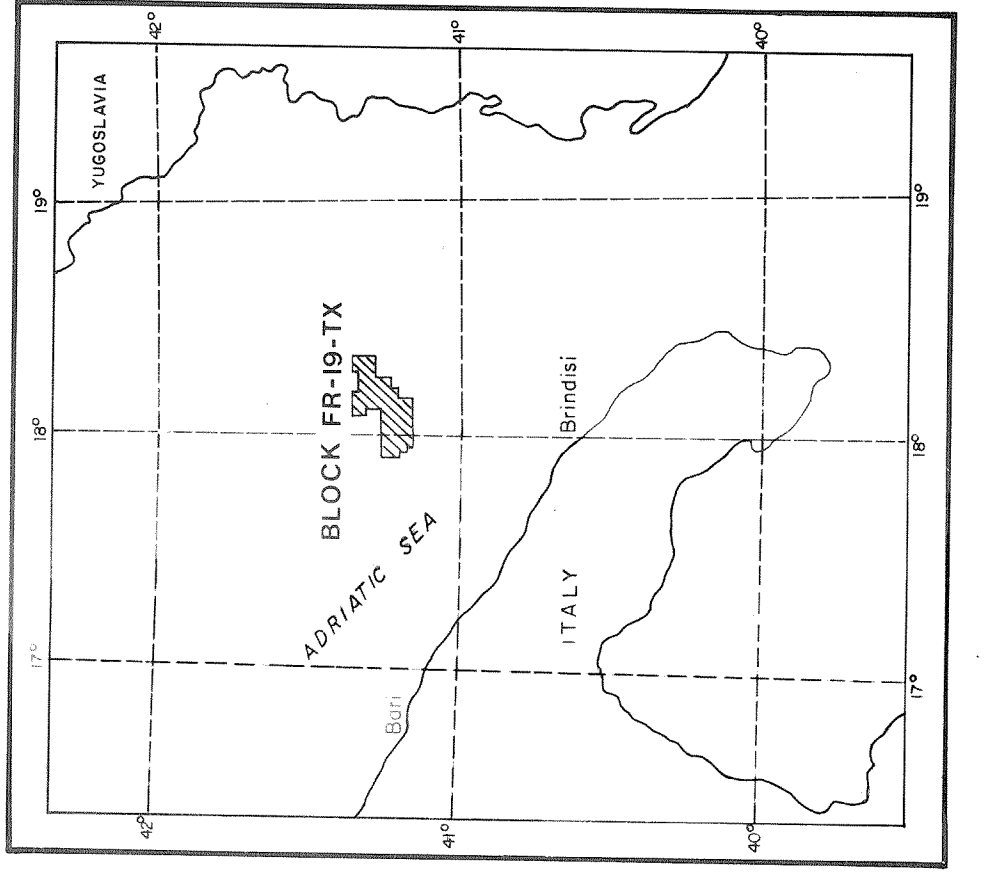

PROJECTION TRANSVERSE MERCATOR  
 CENTRAL MERIDIAN 2700E  
 GRID UNIT METERS  
 NAVIGATION SYSTEM UTM  
 DATUM ADRIATIC SEA  
 GEODETIC DATUM NAD 83

TEXACO NETHERLANDS INTERNATIONAL INC.	
THE NETHERLANDS	
ITALY - ADRIATIC SEA	
TIME STRUCTURE MAP	
<b>M-MARKER</b>	
ROSTERMAN	
REVISIONS	
C.I. - 50 ms	DATE
31MARCH 1985	1:50000
Scale	INT. BY T.S.S.
	FR-19-TX

- LOCATION
- OIL WELL
- ⊙ GAS WELL
- ⊕ OIL / GAS WELL
- ⊖ OIL SHOWS
- ⊗ GAS SHOWS
- ⊘ OIL / GAS SHOWS
- ⊙ SUSPENDED OIL WELL
- ⊖ SUSPENDED GAS WELL
- ⊕ DRY HOLE
- PLATFORM
- OIL PIPELINE
- GAS PIPELINE