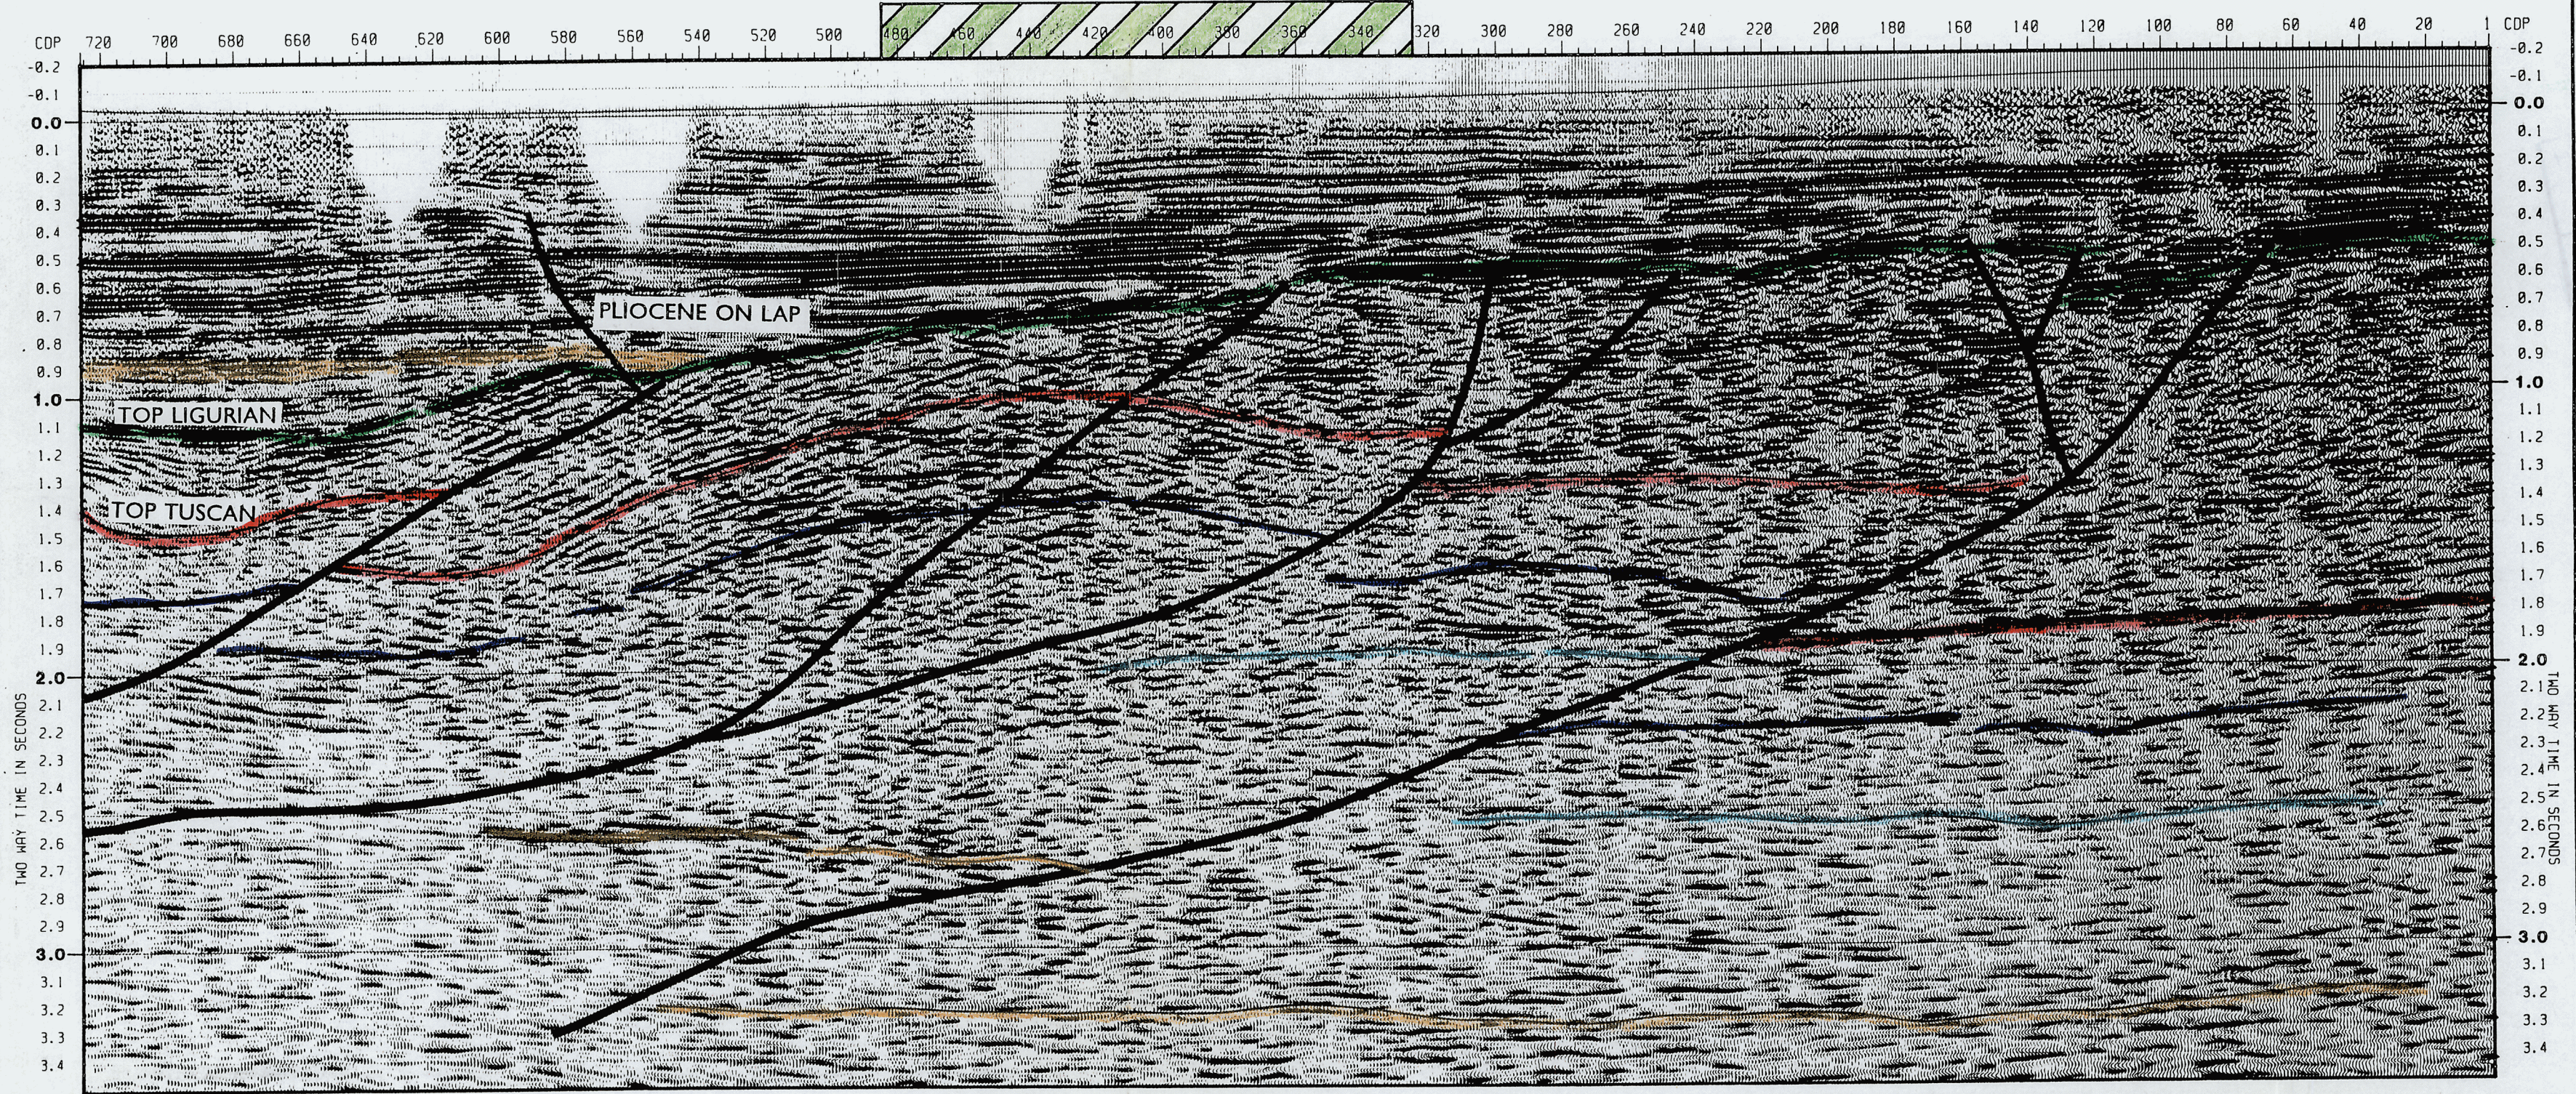

FR-SOV-9005

CASTEL DI GUIDO HIGH

2194
LOW
INDUSTRIAL

ALL.5