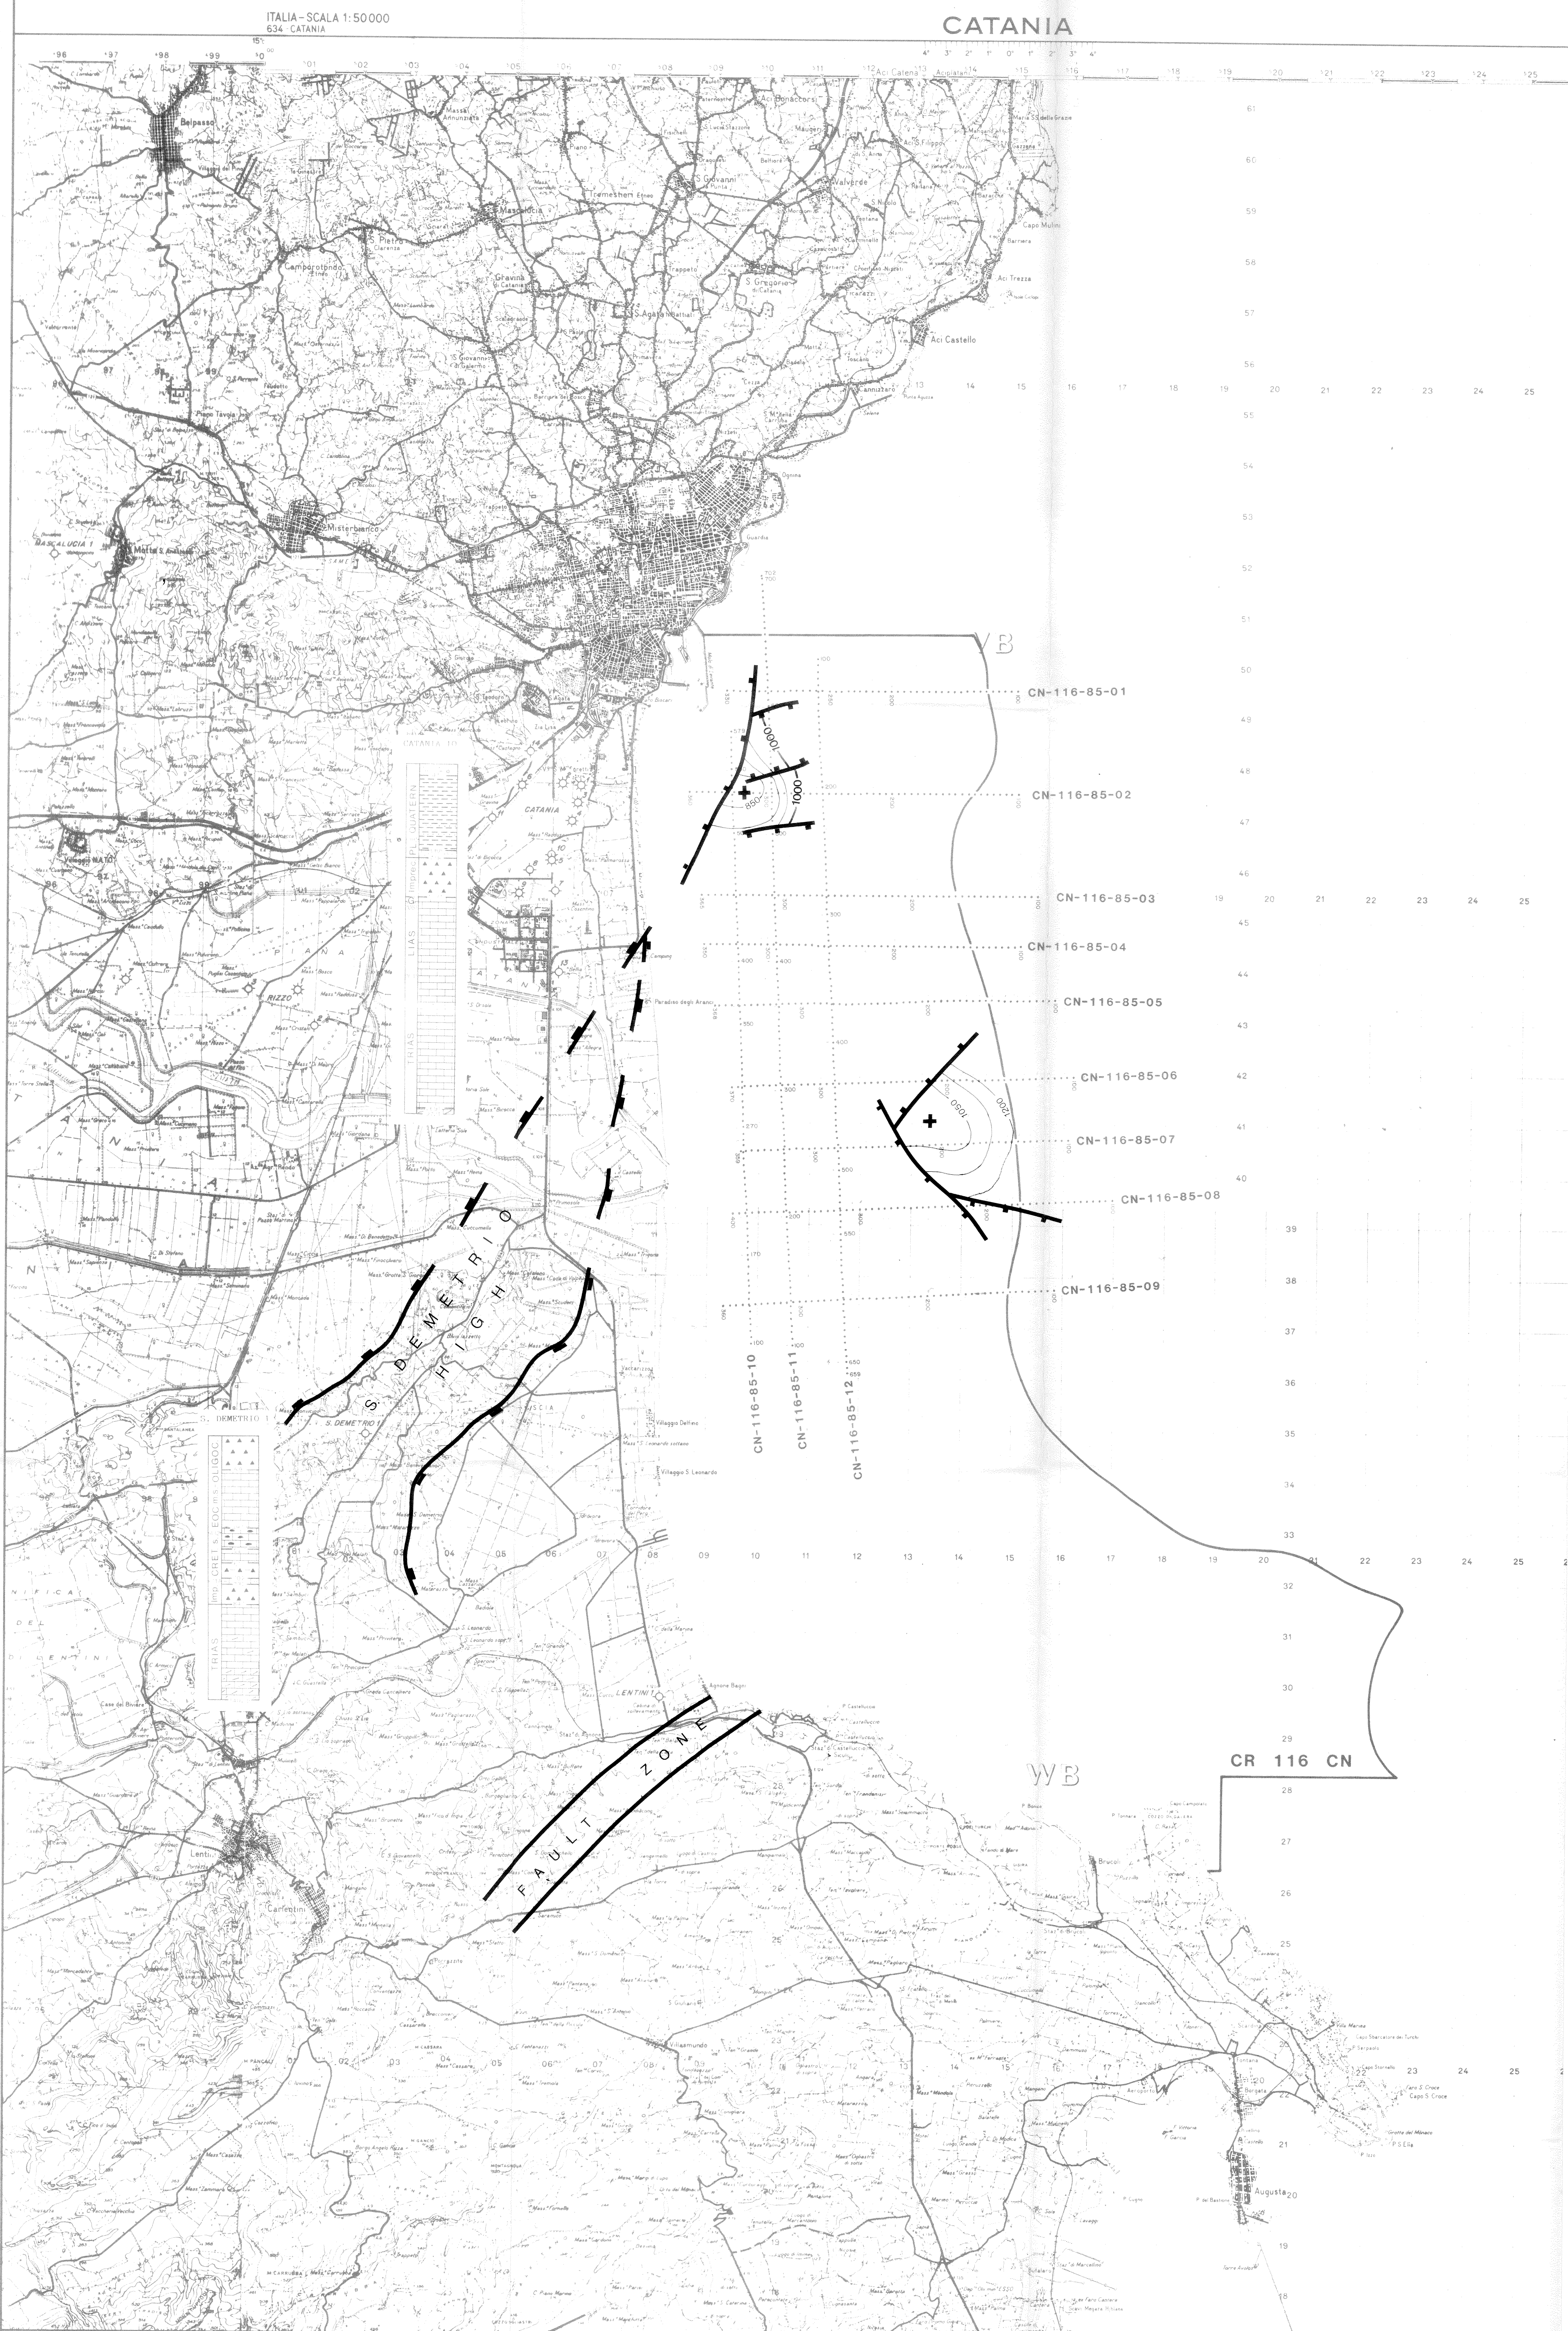

CR 116 CN

TIME CONTOUR MAP (TWT)  
DEEP HORIZON

from GECO Seismic Survey, May 1985.

SCALE 0 1 2 3 4 5 km 1:50,000

DATUM PLANE M.S.L. CONTOUR INTERVAL 0.050 sec.	AUTHOR	DRG. No.
	SERGEO	A5541
	DATE	
	MARCH 1986	
REPORT No.	ENCL.	
		3

CR 116 CN