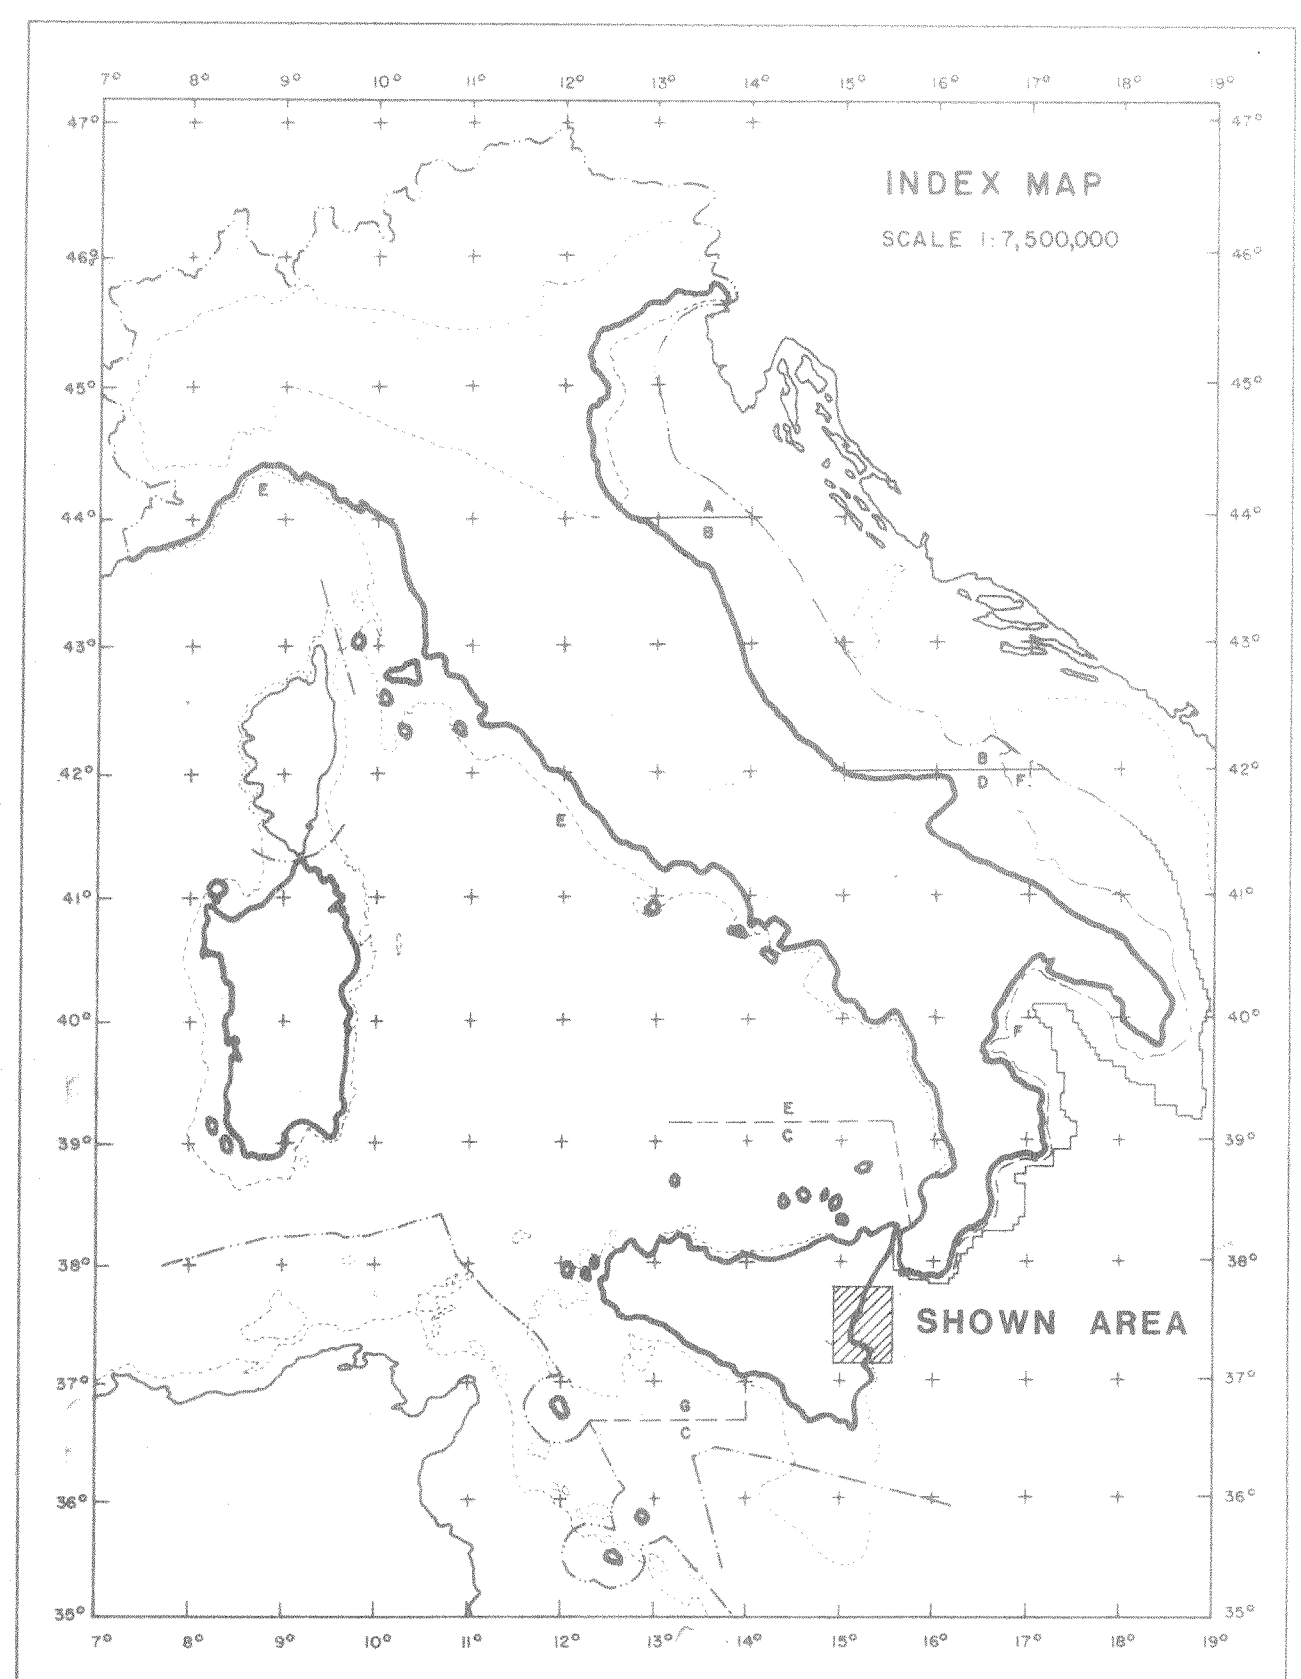

CR 116 CN

TIME CONTOUR MAP (TWT)  
DEEP HORIZON

from GECO Seismic Survey, May 1985.

SCALE 0 1 2 3 4 5 km 1:50,000

DATUM PLANE M.S.L. CONTOUR INTERVAL 0.050 sec.	AUTHOR	DRG. No.
	SERGEO	A5541
	DATE	
	MARCH 1986	
REPORT No.	ENCL.	
		3

CR 116 CN