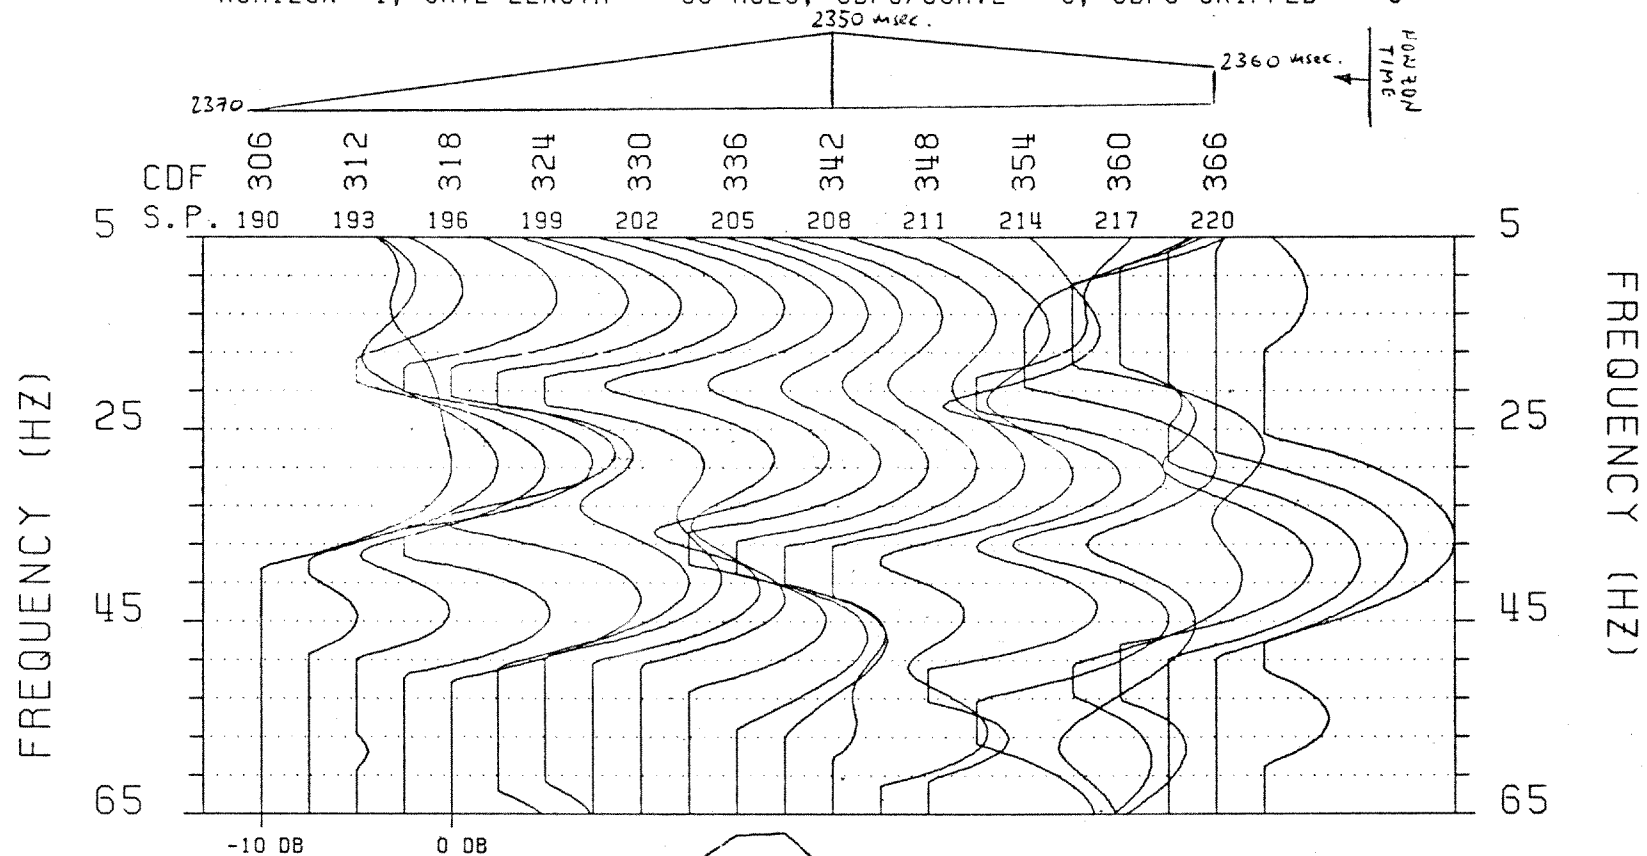

CANADA NORTHWEST (CNW) ITALIANA SPA

LINE CNW 103-7

Encl. 20

R.05/84

### WGC HORIZON FREQUENCY ANALYSIS

CLIENT CANADA

HORIZON 1, GATE LENGTH = 80 MSEC, CDFS/CURVE = 3, CDFS SKIPPED = 0

MAXIMUM AMPLITUDE = 0.480E 4

|                     |       |
|---------------------|-------|
| SEZIONE IDROCARBURI |       |
| di NAPOLI           |       |
| 24 MAG. 1985        |       |
| Prot. N. 3437       |       |
| See:                | Peelz |

DWG. No. 224/S 165