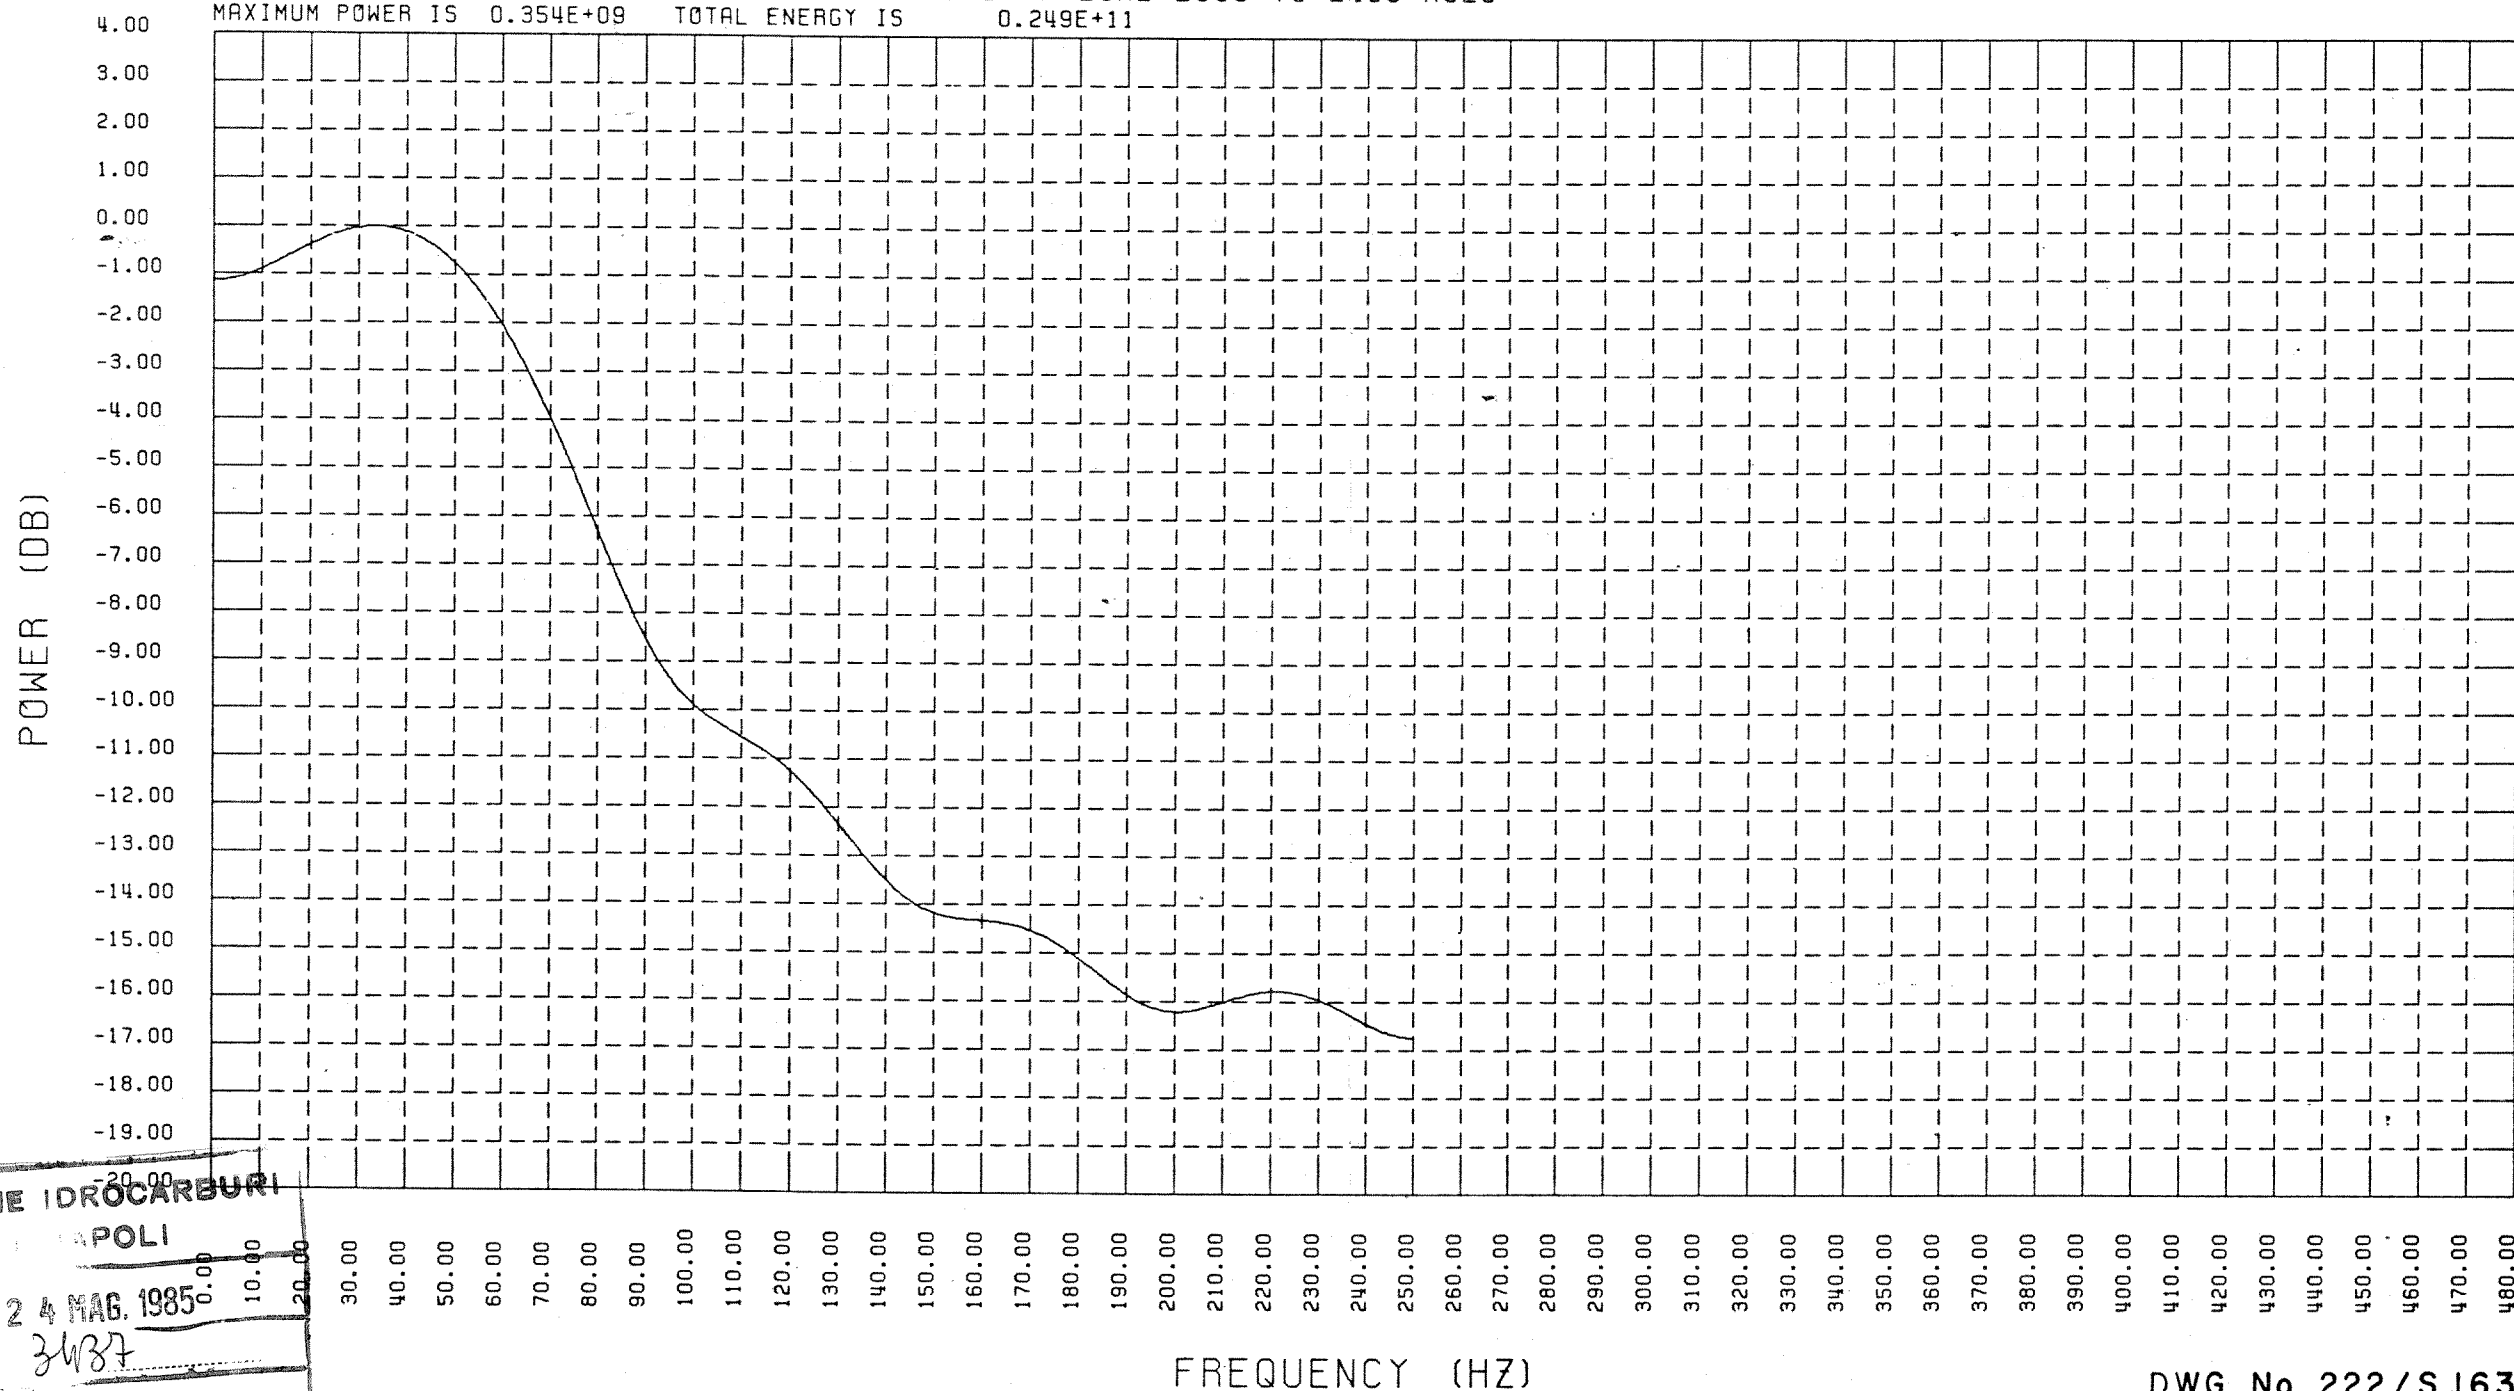

CANADA NORTHWEST (GNW) ITALIANA SPA

LINE CNW 103 - 7

Encl. 18 b

R.05/84

POWER SPECTRUM

A IDENT/CONF = 161037 TR= 11 SP= 223 DATA ZONE 2300 TO 2450 MSEC  
 B IDENT/CONF = 161037 TR= 11 SP= 223 DATA ZONE 2300 TO 2450 MSEC  
 MAXIMUM POWER IS 0.354E+09 TOTAL ENERGY IS 0.249E+11

SEZIONE IDROCARBURI  
 NAPOLI  
 24 MAG. 1985  
 Pro 3487  
 Sez. sez.