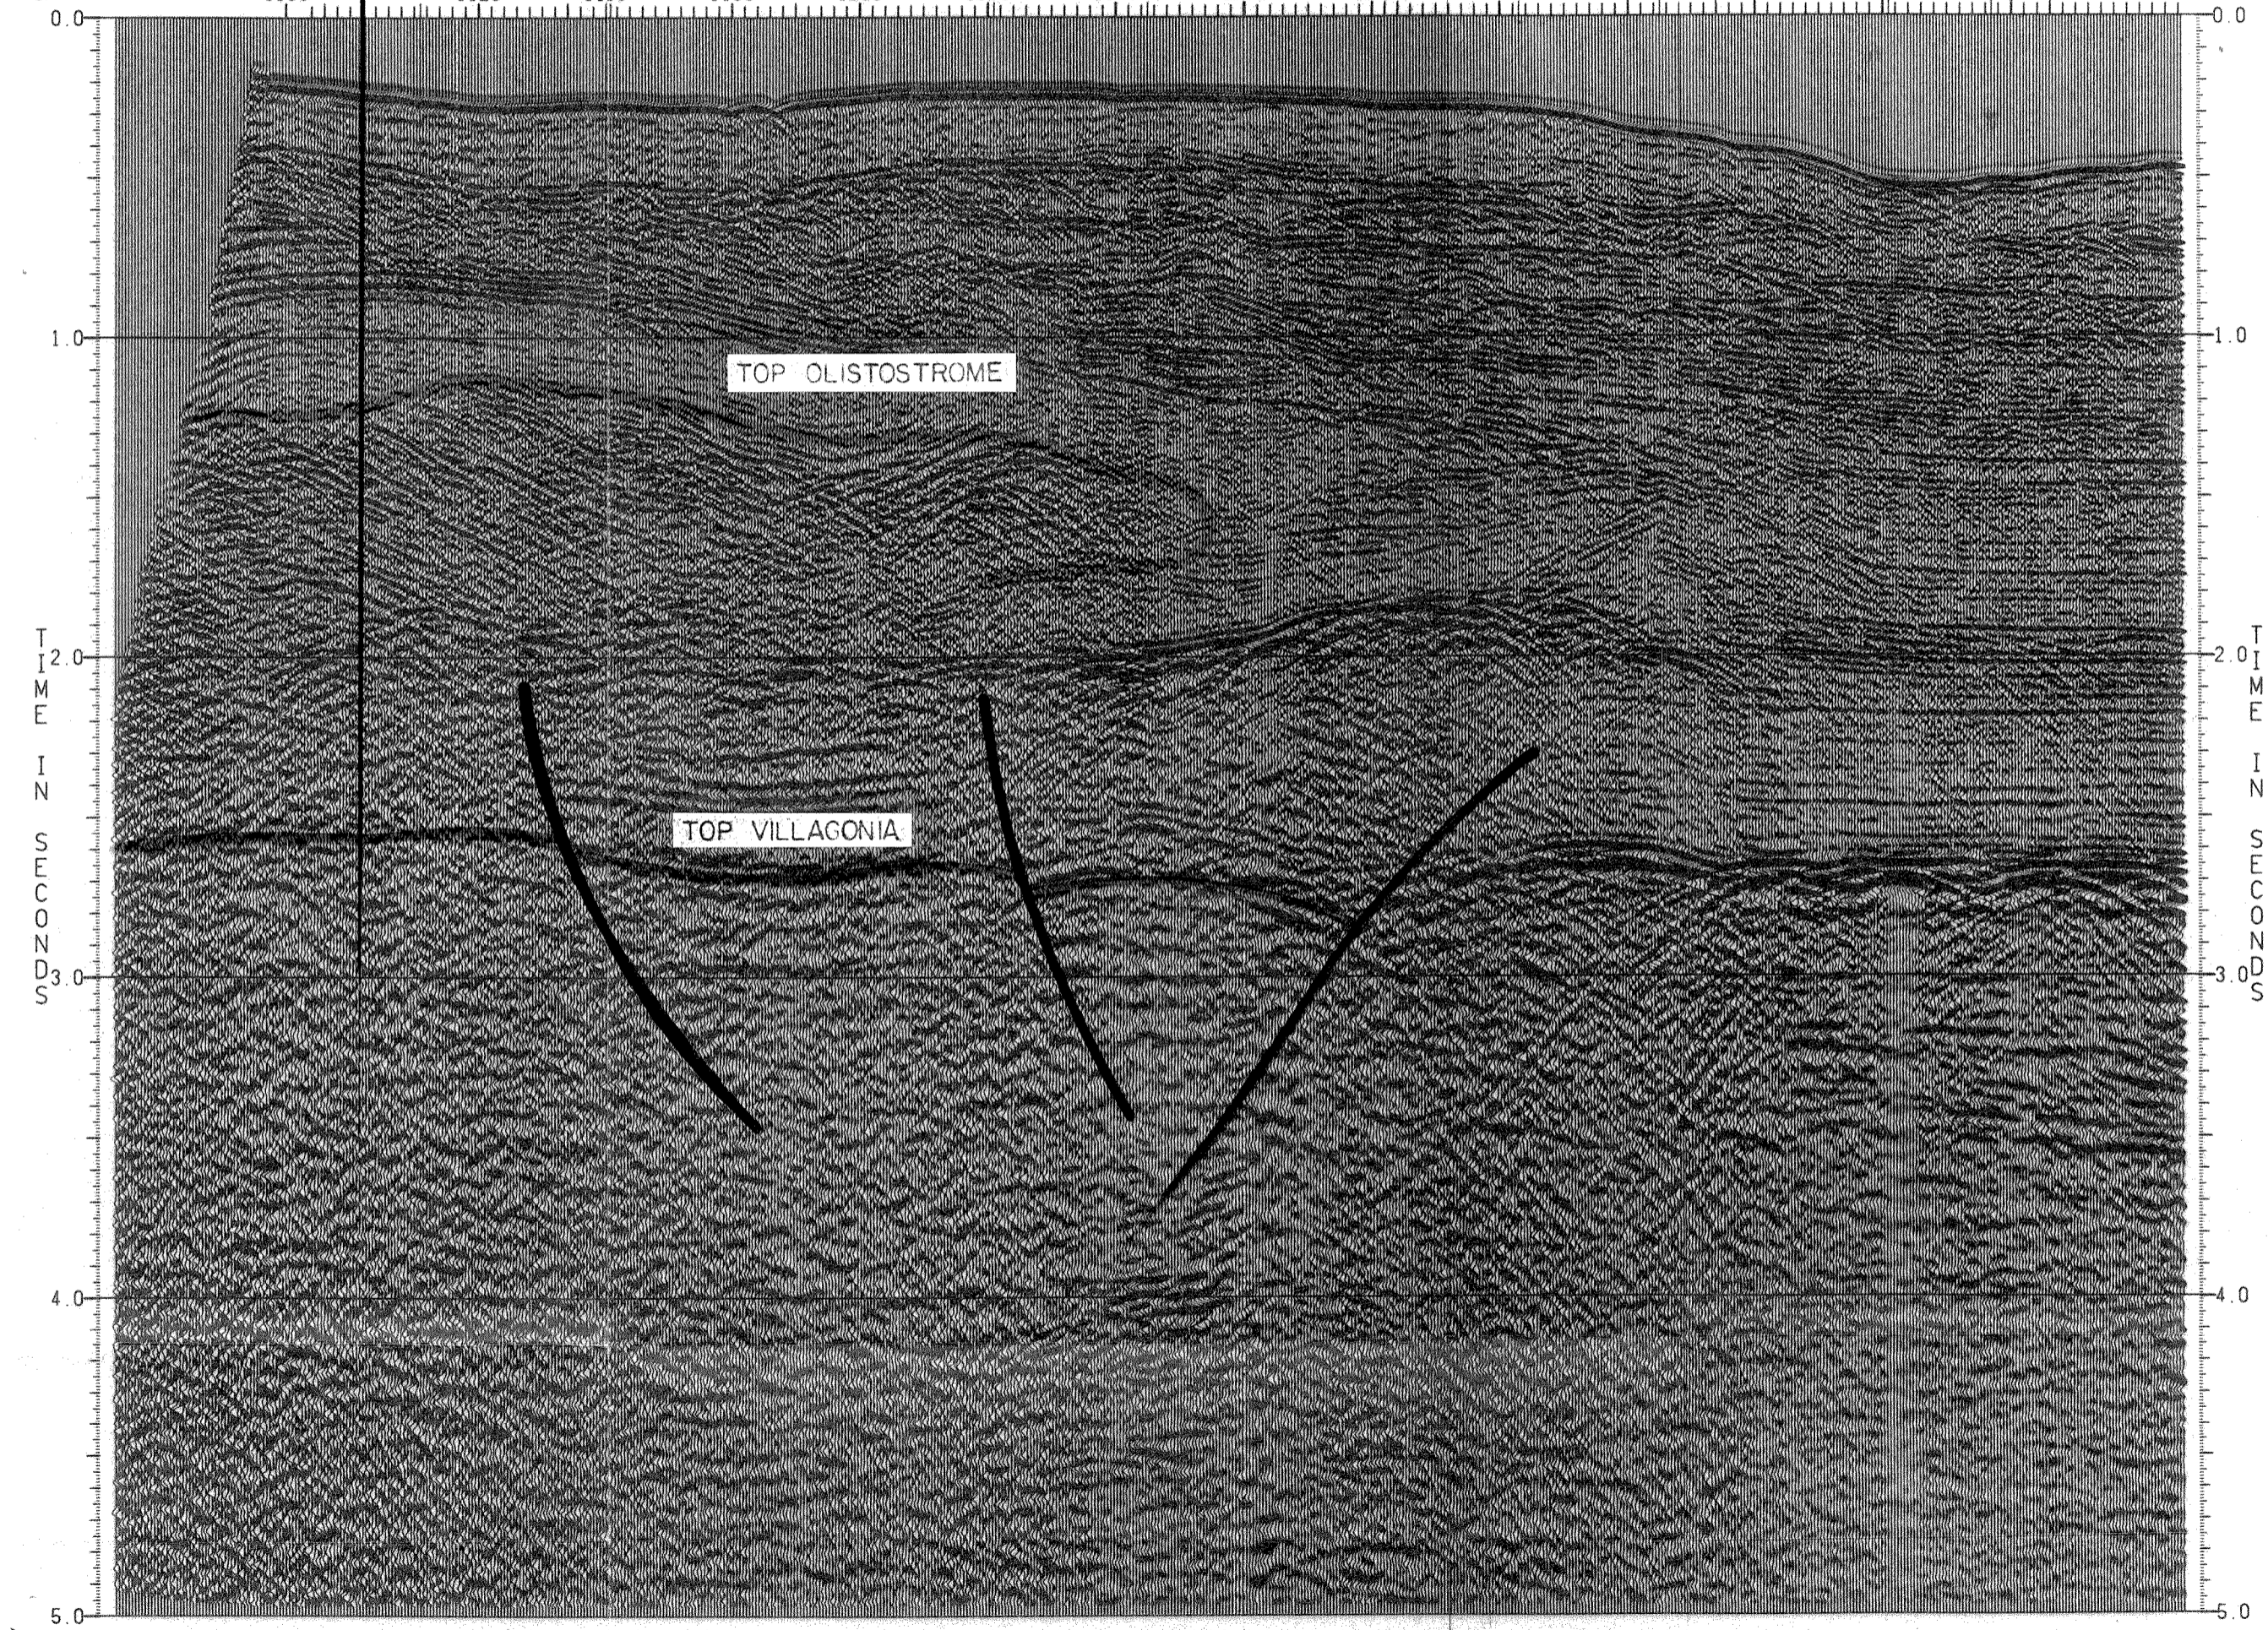

S.P. LINE 47-77-10 TO 986 D  
FILTERED STACK

LINE 47-77-10  
S.P. 1135 TO 986 D  
BLOCK 47

CONOCO  
SICILY

127 DEGREES  
FILTERED STACK

FIELD DATA

48 TRACE 48 FOLD  
DATE SHOT JUNE 21 TO JUNE 30 1977  
DATA SHOT BY G.S. L. W.V. DOLAN  
RECORDING INSTRUMENTS HIGH FILTER AND SLOPE 90 HZ 72 DB/OCT  
RECORDING POLARITY THE POLARITY OF THE FIELD RECORDING HAS MAINTAINED  
DIGITAL TAPE FORMAT INSTANTANEOUS FLOATING POINT  
RECORD LENGTH / SAMPLE RATE 6 SECONDS  
CABLE LENGTH / DEPTH 65 METRES AVERAGE  
DISTANCE FROM ANTENNA TO ANTENNA 100 METRES FROM DEEP PER SHOTPOINT  
CABLE LENGTH / DEPTH 284 METRES ANNOTATED AT ANTENNA POSITION  
SPREAD OFFSET TO DEEP GROUP 200 METRES  
SPREAD NAVIGATION SYSTEM GEOWAY  
ANTENNA ARRAY 125 CABLES OVER 60x25 METRE AREA  
DIRECTION SHOT 127 DEGREES

SPREAD DIAGRAM

DIGITAL PROCESSING

ADJACENT TRACE MIX TR 37 THROUGH 60  
POLARITY CONVENTION THE POLARITY OF THE FIELD RECORDING HAS MAINTAINED  
RECORD LENGTH THROUGHOUT THE PROCESSING AND DISPLAY  
SAMPLE RATE 6 SECONDS  
STATIC CORRECTIONS SHOT AND STREAMER STATIC 12 MS  
TITLE AMPLITUDE RECOVERY ATTENUATION FROM 1 TO 4 SEC  
DECONVOLUTION SPHERICAL DIVERGENCE CORRECTIONS APPLIED  
VELOCITY INTERPRETATION USING 7 DEPTH POINT VELOCITY SCANS ONE EVERY 100 M  
TIME VARIANT DECONVOLUTION USING UNLIMITED VELOCITIES  
TIME VARIANT FILTERING 1/11 TOR OF 400 MS LONG  
TIME VARIANT SCALING FLAT SCALING STARTS 5000 ABOVE MB  
GATES LENGTH 200.200.200.200.500.500.2000 MS

CDP 101 150 200 250 300 350 400 450 500 550 600 650 700 747 CDP

Table listing well lines (LINE YC-201, LINE LC-542, etc.), shot points (SP 13, SP 45, etc.), and corresponding W.D. MT and SP values.

CDP LINE 101 150 200 250 300 350 400 450 500 550 600 650 700 747 CDP