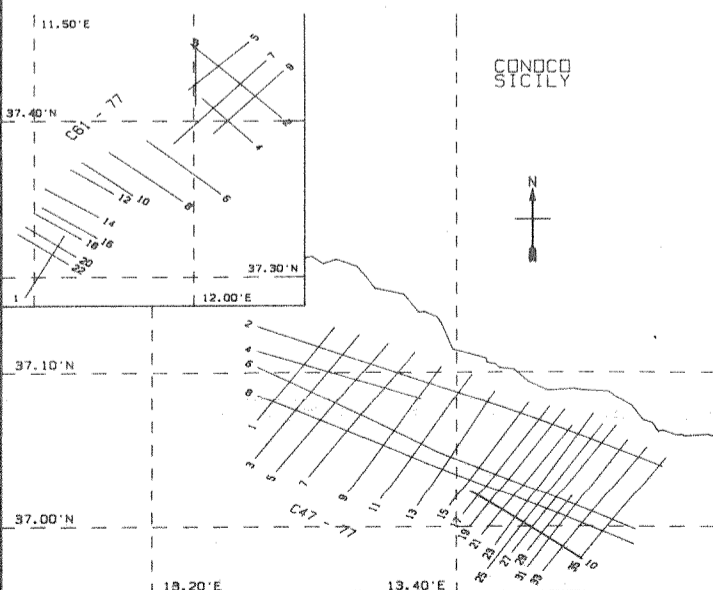

SPREAD DIAGRAM

DIGITAL PROCESSING

ADJACENT TRACE MIX TR 37 THROUGH 60
POLARITY CONVENTION THE POLARITY OF THE FIELD RECORDING HAS MAINTAINED
RECORD LENGTH THROUGHOUT THE PROCESSING AND DISPLAY
SAMPLE RATE 6 SECONDS
STATIC CORRECTIONS SHOT AND STREAMER STATIC 12 MS
TITLE AMPLITUDE RECOVERY ATTENUATION FROM 1 TO 4 SEC
DECONVOLUTION SPHERICAL DIVERGENCE CORRECTIONS APPLIED
VELOCITY INTERPRETATION USING 7 DEPTH POINT VELOCITY SCANS ONE EVERY 100 M
TIME VARIANT DECONVOLUTION USING UNLIMITED VELOCITIES
TIME VARIANT FILTERING 1/11 TOR OF 400 MS LONG
TIME VARIANT SCALING FLAT SCALING STARTS 5000 ABOVE MB
GATES LENGTH 200.200.200.200.500.500.2000 MS

DISPLAY

HORIZONTAL SCALE 1:50000 40.0 TR/CM
VERTICAL SCALE NORMAL
BIAS (PER CENT) 20
DISPLAY UNIT 0.534881 CM

DISPLAY GAIN table with columns for CDP, TR, and ALL.

21 SEP 1977 PARTY 6720
GEOPHYSICAL SERVICE INTERNATIONAL
(A DIVISION OF TEXAS INSTRUMENTS LIMITED)

CDP 101 150 200 250 300 350 400 450 500 550 600 650 700 747 CDP