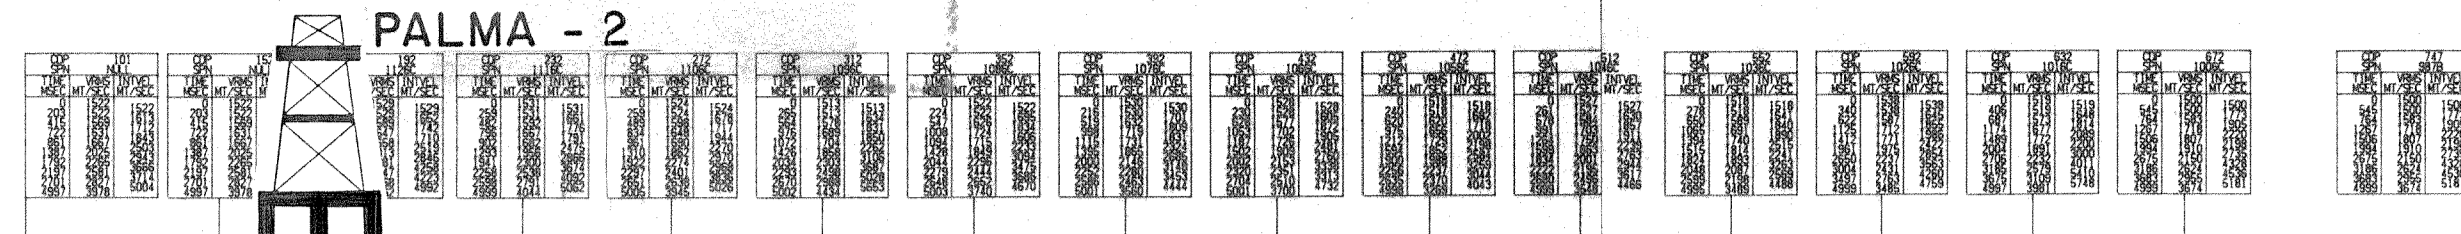

S.P. LINE 47-77-10 TO 986 D  
FILTERED STACK

LINE 47-77-10  
S.P. 1135 TO 986 D  
BLOCK 47

CONOCO  
SICILY

127 DEGREES  
FILTERED STACK

FIELD DATA

48 TRACE 48 FOLD  
DATE SHOT JUNE 21 TO JUNE 30 1977  
DATA SHOT BY G.S. L. W.V. DOLAN  
RECORDING INSTRUMENTS HIGH FILTER AND SLOPE 90 HZ 72 DB/OCT  
RECORDING POLARITY THE POLARITY OF THE FIELD RECORDING HAS MAINTAINED  
DIGITAL TAPE FORMAT INSTANTANEOUS FLOATING POINT  
RECORD LENGTH / SAMPLE RATE 6 SECONDS  
CABLE LENGTH / DEPTH 65 METRES AVERAGE  
DISTANCE FROM ANTENNA TO ANTENNA 100 METRES FROM DEEP PER SHOTPOINT  
CABLE LENGTH / DEPTH 284 METRES ANNOTATED AT ANTENNA POSITION  
SPREAD OFFSET TO DEEP GROUP 200 METRES  
SPREAD NAVIGATION SYSTEM GEOWAY  
ANTENNA ARRAY 125 CABLES OVER 60x25 METRE AREA  
DIRECTION SHOT 127 DEGREES

SPREAD DIAGRAM

DIGITAL PROCESSING

ADJACENT TRACE MIX TR 37 THROUGH 60  
POLARITY CONVENTION THE POLARITY OF THE FIELD RECORDING HAS MAINTAINED  
RECORD LENGTH THROUGHOUT THE PROCESSING AND DISPLAY  
SAMPLE RATE 6 SECONDS  
STATIC CORRECTIONS SHOT AND STREAMER STATIC 12 MS  
TITLE AMPLITUDE RECOVERY ATTENUATION FROM 1 TO 4 SEC  
DECONVOLUTION SPHERICAL DIVERGENCE CORRECTIONS APPLIED  
VELOCITY INTERPRETATION USING 7 DEPTH POINT VELOCITY SCANS ONE EVERY 100 M  
TIME VARIANT DECONVOLUTION USING UNLIMITED VELOCITIES  
TIME VARIANT FILTERING 1/11 TOR OF 400 MS LONG  
TIME VARIANT SCALING FLAT SCALING STARTS 5000 ABOVE MB  
GATES LENGTH 200.200.200.200.500.500.2000 MS

CDP 101 150 200 250 300 350 400 450 500 550 600 650 700 747 CDP

Table listing well lines (LINE YC-201, LINE LC-542, etc.), shot points (SP 13, SP 45, etc.), and corresponding W.D. MT and SP values.

CDP LINE 101 150 200 250 300 350 400 450 500 550 600 650 700 747 CDP