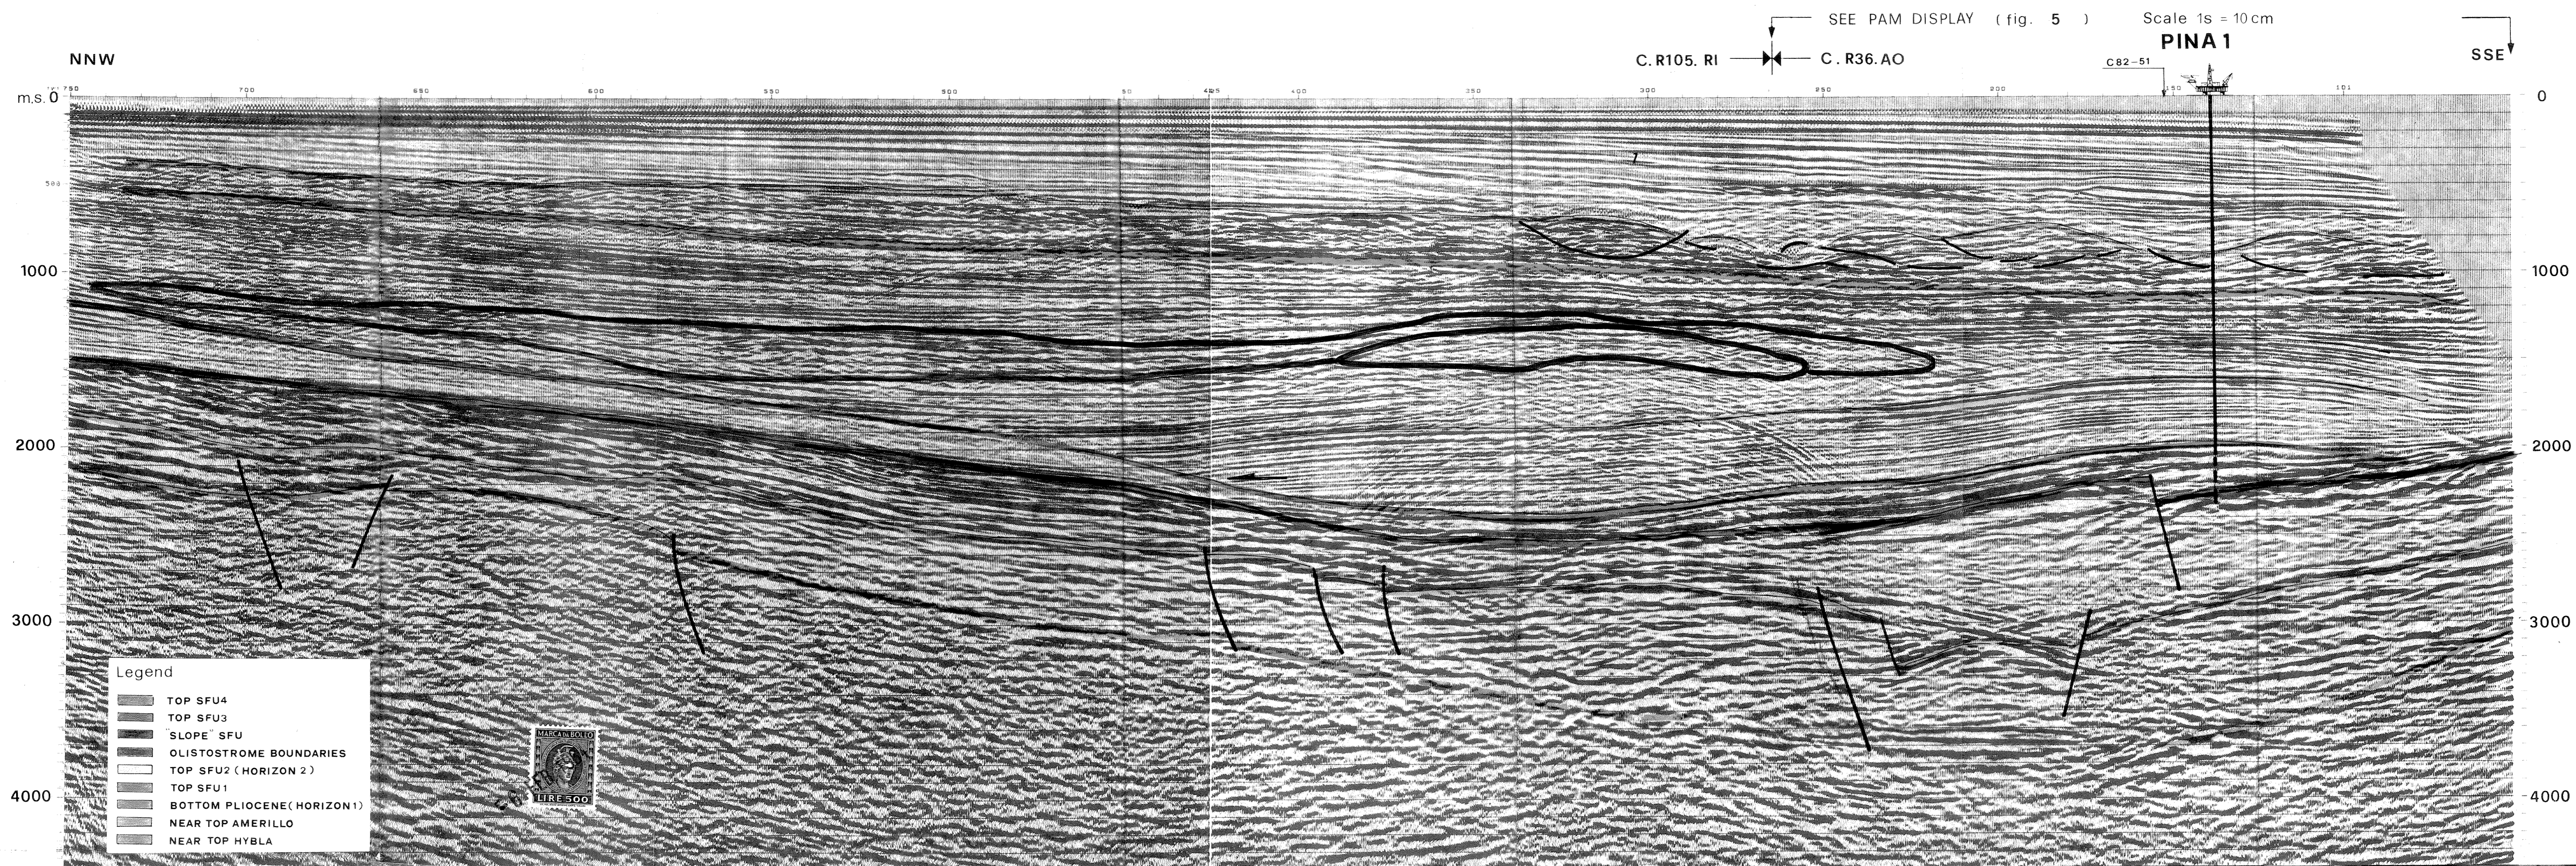

LINE C82-135

- Legend
- TOP SFU4
 - TOP SFU3
 - SLOPE SFU
 - OLISTOSTROME BOUNDARIES
 - TOP SFU2 (HORIZON 2)
 - TOP SFU1
 - BOTTOM PLIOCENE (HORIZON 1)
 - NEAR TOP AMERILLO
 - NEAR TOP HYBLA