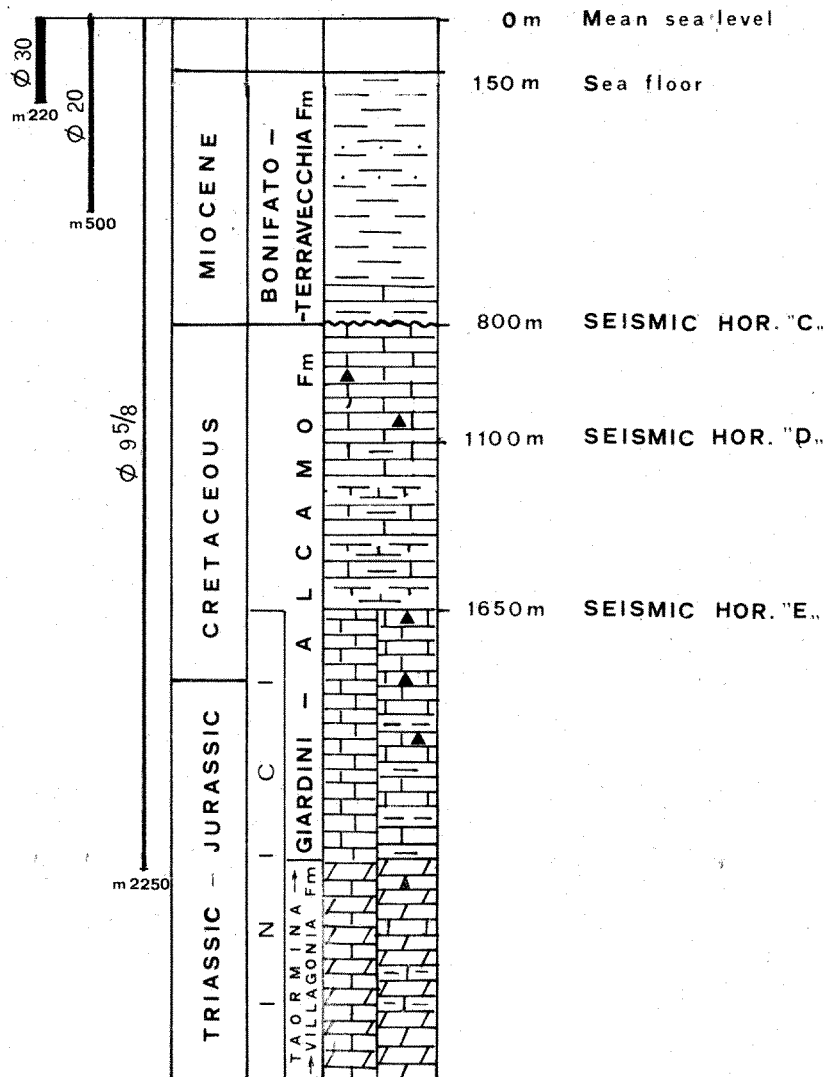

GEOLOGICAL PROGNOSIS

WELL OLGA 1

PROPOSED T. D. 2800 m

Note : Possible intercalations of volcanics between 800m and 2800 m

VERTICAL SCALE : 1 : 20'000