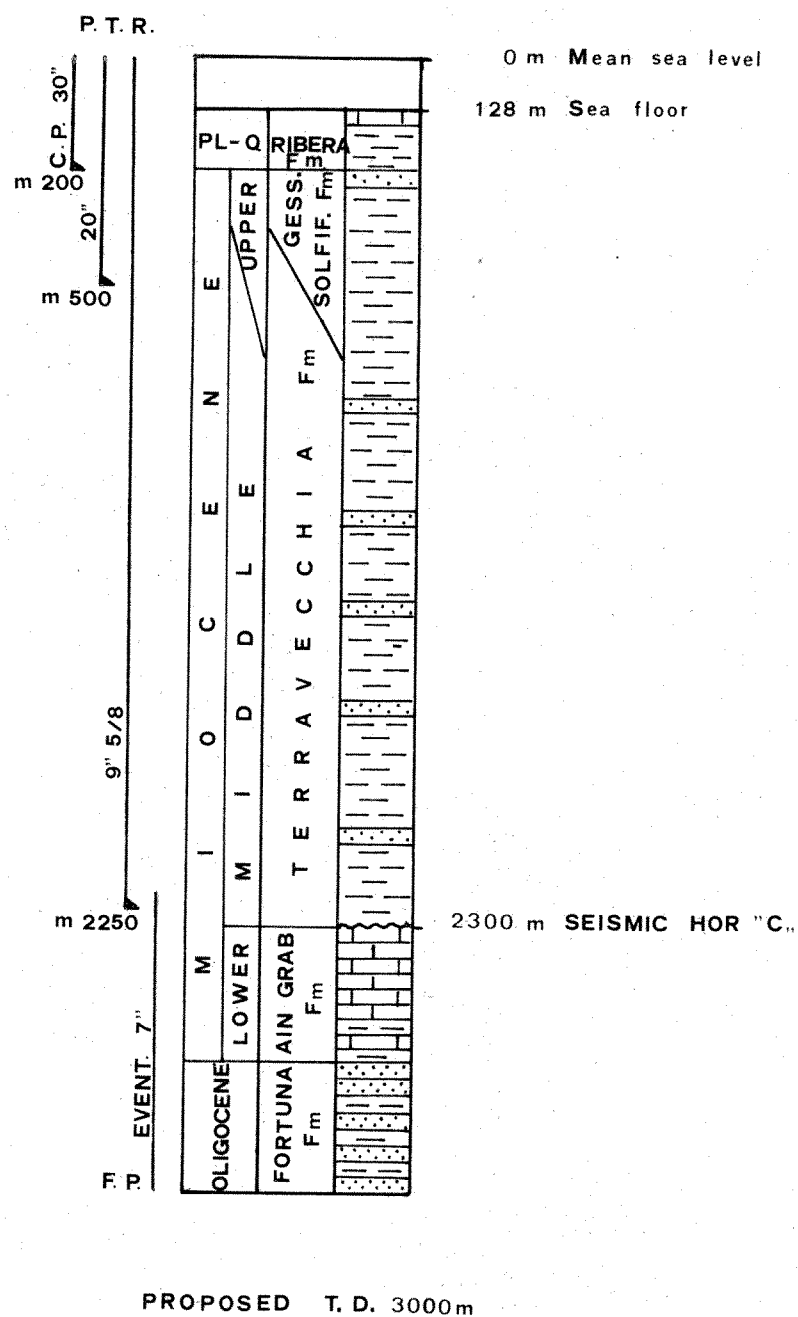

GEOLOGICAL PROGNOSIS

WELL NUCCIA 1

VERTICAL SCALE: 1:20'000