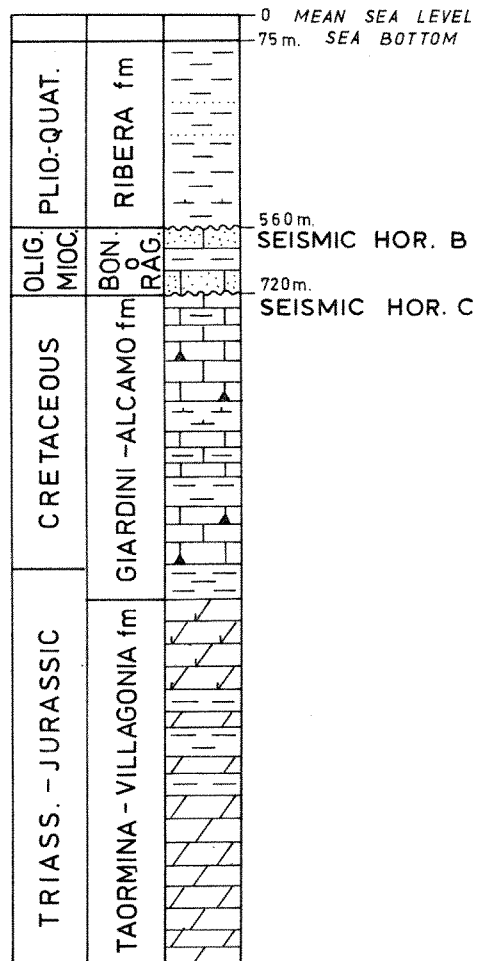

GEOLOGICAL PROGNOSIS : WELL ORIONE EST 1

PROPOSED T.D. 2500 m.