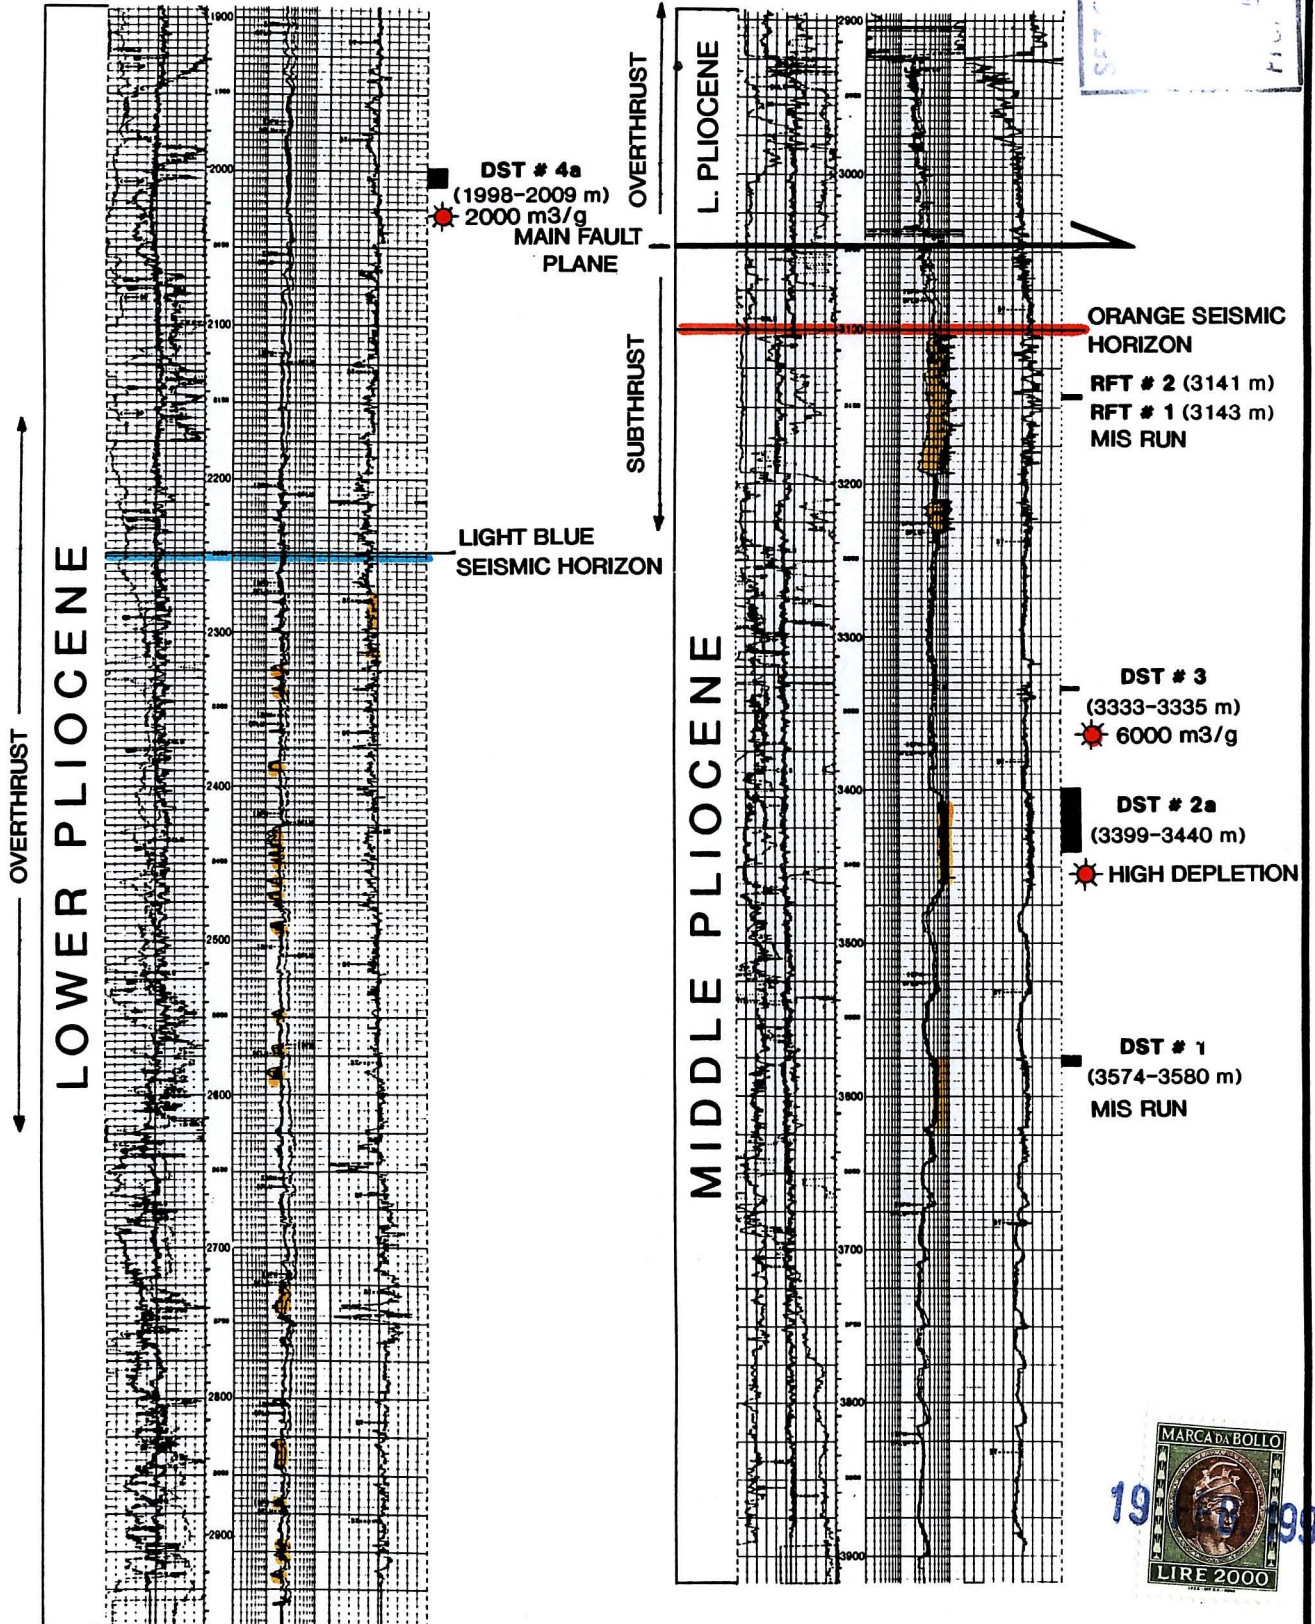

# MARTINSICURO MARE 1d

## ELECTRICAL LOGS

( m TVD from RT )

 SAND BODY

20 FEB. 2003  
0958

19 1993

Fig. 5