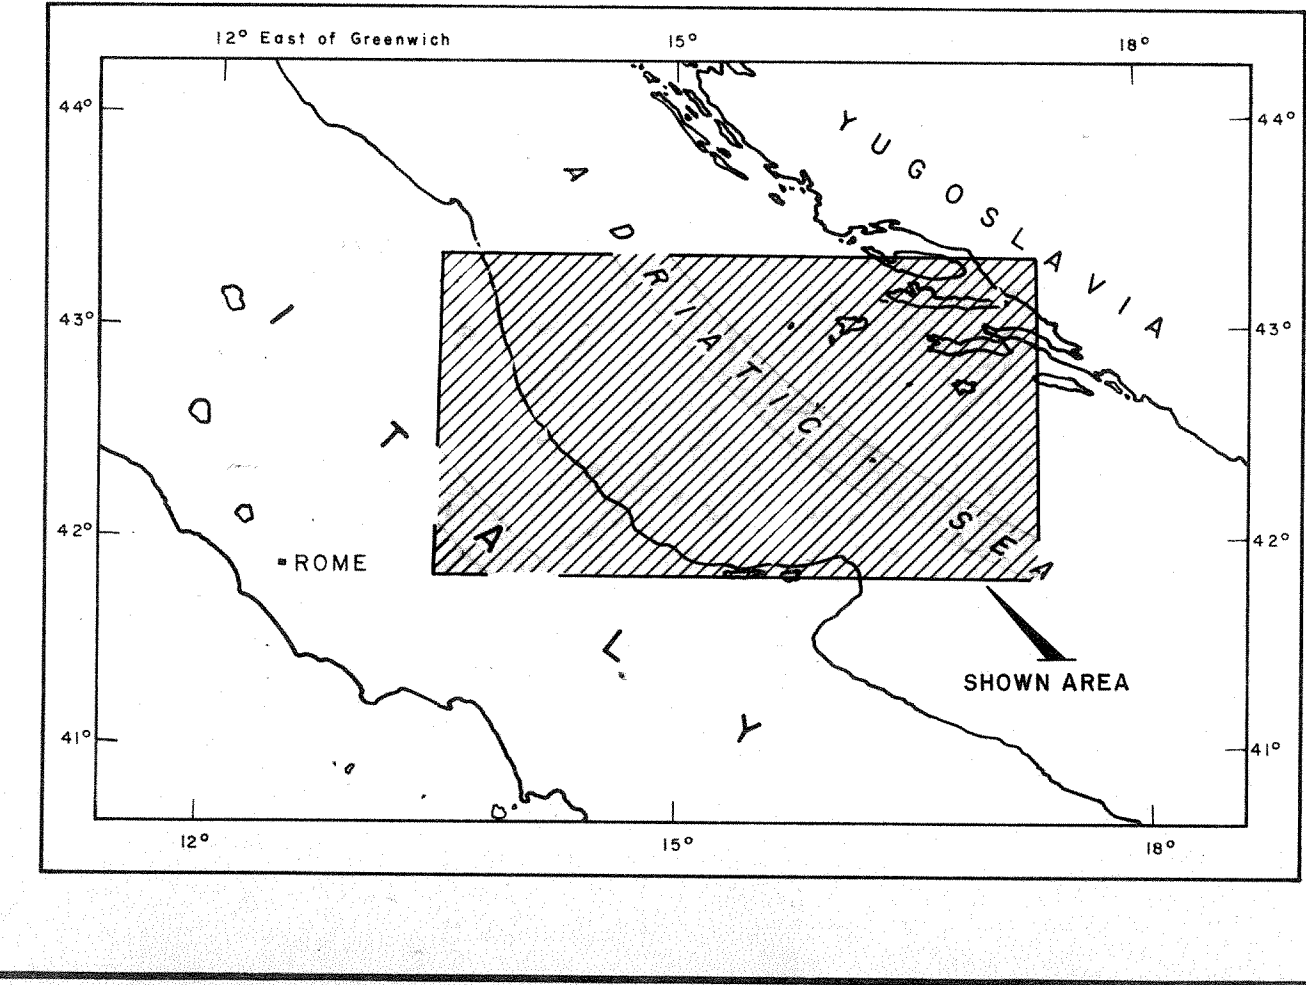

RIGO & ASSOCIATES

STELLA WEST AREA
CENTRAL ADRIATIC ZONE "B"

ISOPACH AND LITHOFACIES MAP QUATERNARY-PLIOCENE

SCALE 1:500,000

INDEX MAP

- LEGEND -

- 900- CONTOUR IN MTS
- ◆ 134 WELL (THICKNESS IN MTS)

ONSHORE WELLS ITALY (*)

(*) ONLY THE WELLS HAVING A SIGNIFICANT REFERENCE TO THE PRESENT REPORT ARE NUMBERED AND LISTED