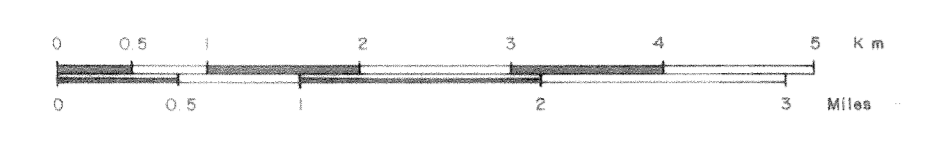

**PETROMARINE**  
ITALIA S.p.A.

**TIME CONTOUR MAP (T.W.T.)**  
NEAR TOP UPPER PLOCENE

Author: R. DE MATTIA    Contour Interval: 20 msec    Datum Plane: SEA LEVEL  
Attached to: GEOLOGICAL - GEOPHYSICAL INTERPRETATION  
Date: SEPT. 1985    Sketch No. 0402+3    Scale: 1:50,000    Encl. No. 11