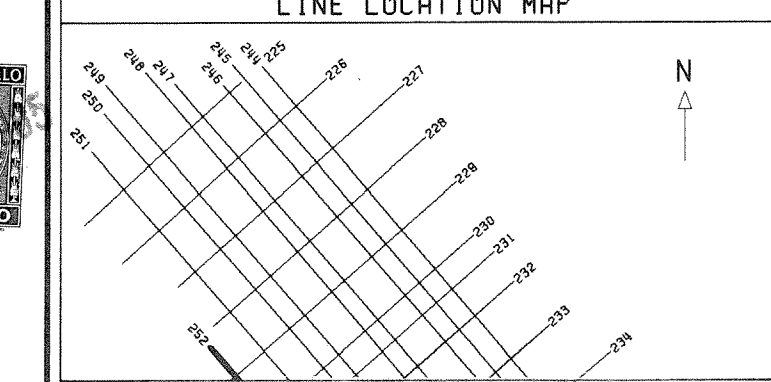

DIS. N°	DATA	ALL
2451/3	SETTEMBRE 1985	1
ORIG. SP. 100		

B. R150. AG  
 LINE B83-252  
 S.P. 100 TO 1155  
 2800PCT, DBS, STK, TVF  
 NORTHWEST

AREA: ADRIATIC SEA  
 PROSPECT: OFFSHORE KATIA

RECORDING DATA

SHOT BY: [ ]  
 HORIZON EXPLOSION: [ ]  
 SOURCE: [ ]  
 MODEL: [ ]  
 NUMBER OF GUN: [ ]  
 TOTAL CAPACITY: [ ]  
 DEPTH: [ ]  
 NUMBER OF HOLES PER S.P.: [ ]  
 S.P. INTERVAL: [ ]

PROCESSING SEQUENCE

DEMULTIPLY: [ ]  
 DESTINATION: [ ]  
 D.B.S.: [ ]  
 WINDOW TYPE: [ ]  
 WINDOW LENGTH: [ ]  
 WINDOW CENTER: [ ]  
 MIN PREDICTION DISTANCE: [ ]  
 MAX PREDICTION DISTANCE: [ ]  
 GEOMETRIC SPREADING APPLIED: [ ]  
 TRACE BALANCE ON OUTPUT: [ ]

LEGEND

VELOCITY FUNCTION: [ ]  
 INTERSECTIONS: [ ]  
 W.D.: [ ]  
 WATER DEPTH: [ ]  
 USING WATER VEL.: [ ]  
 VELOCITY ANALYSIS: [ ]  
 S.C. FOR W.G.C.: [ ]

15 OTT. 1985  
 Prof. N. 10501