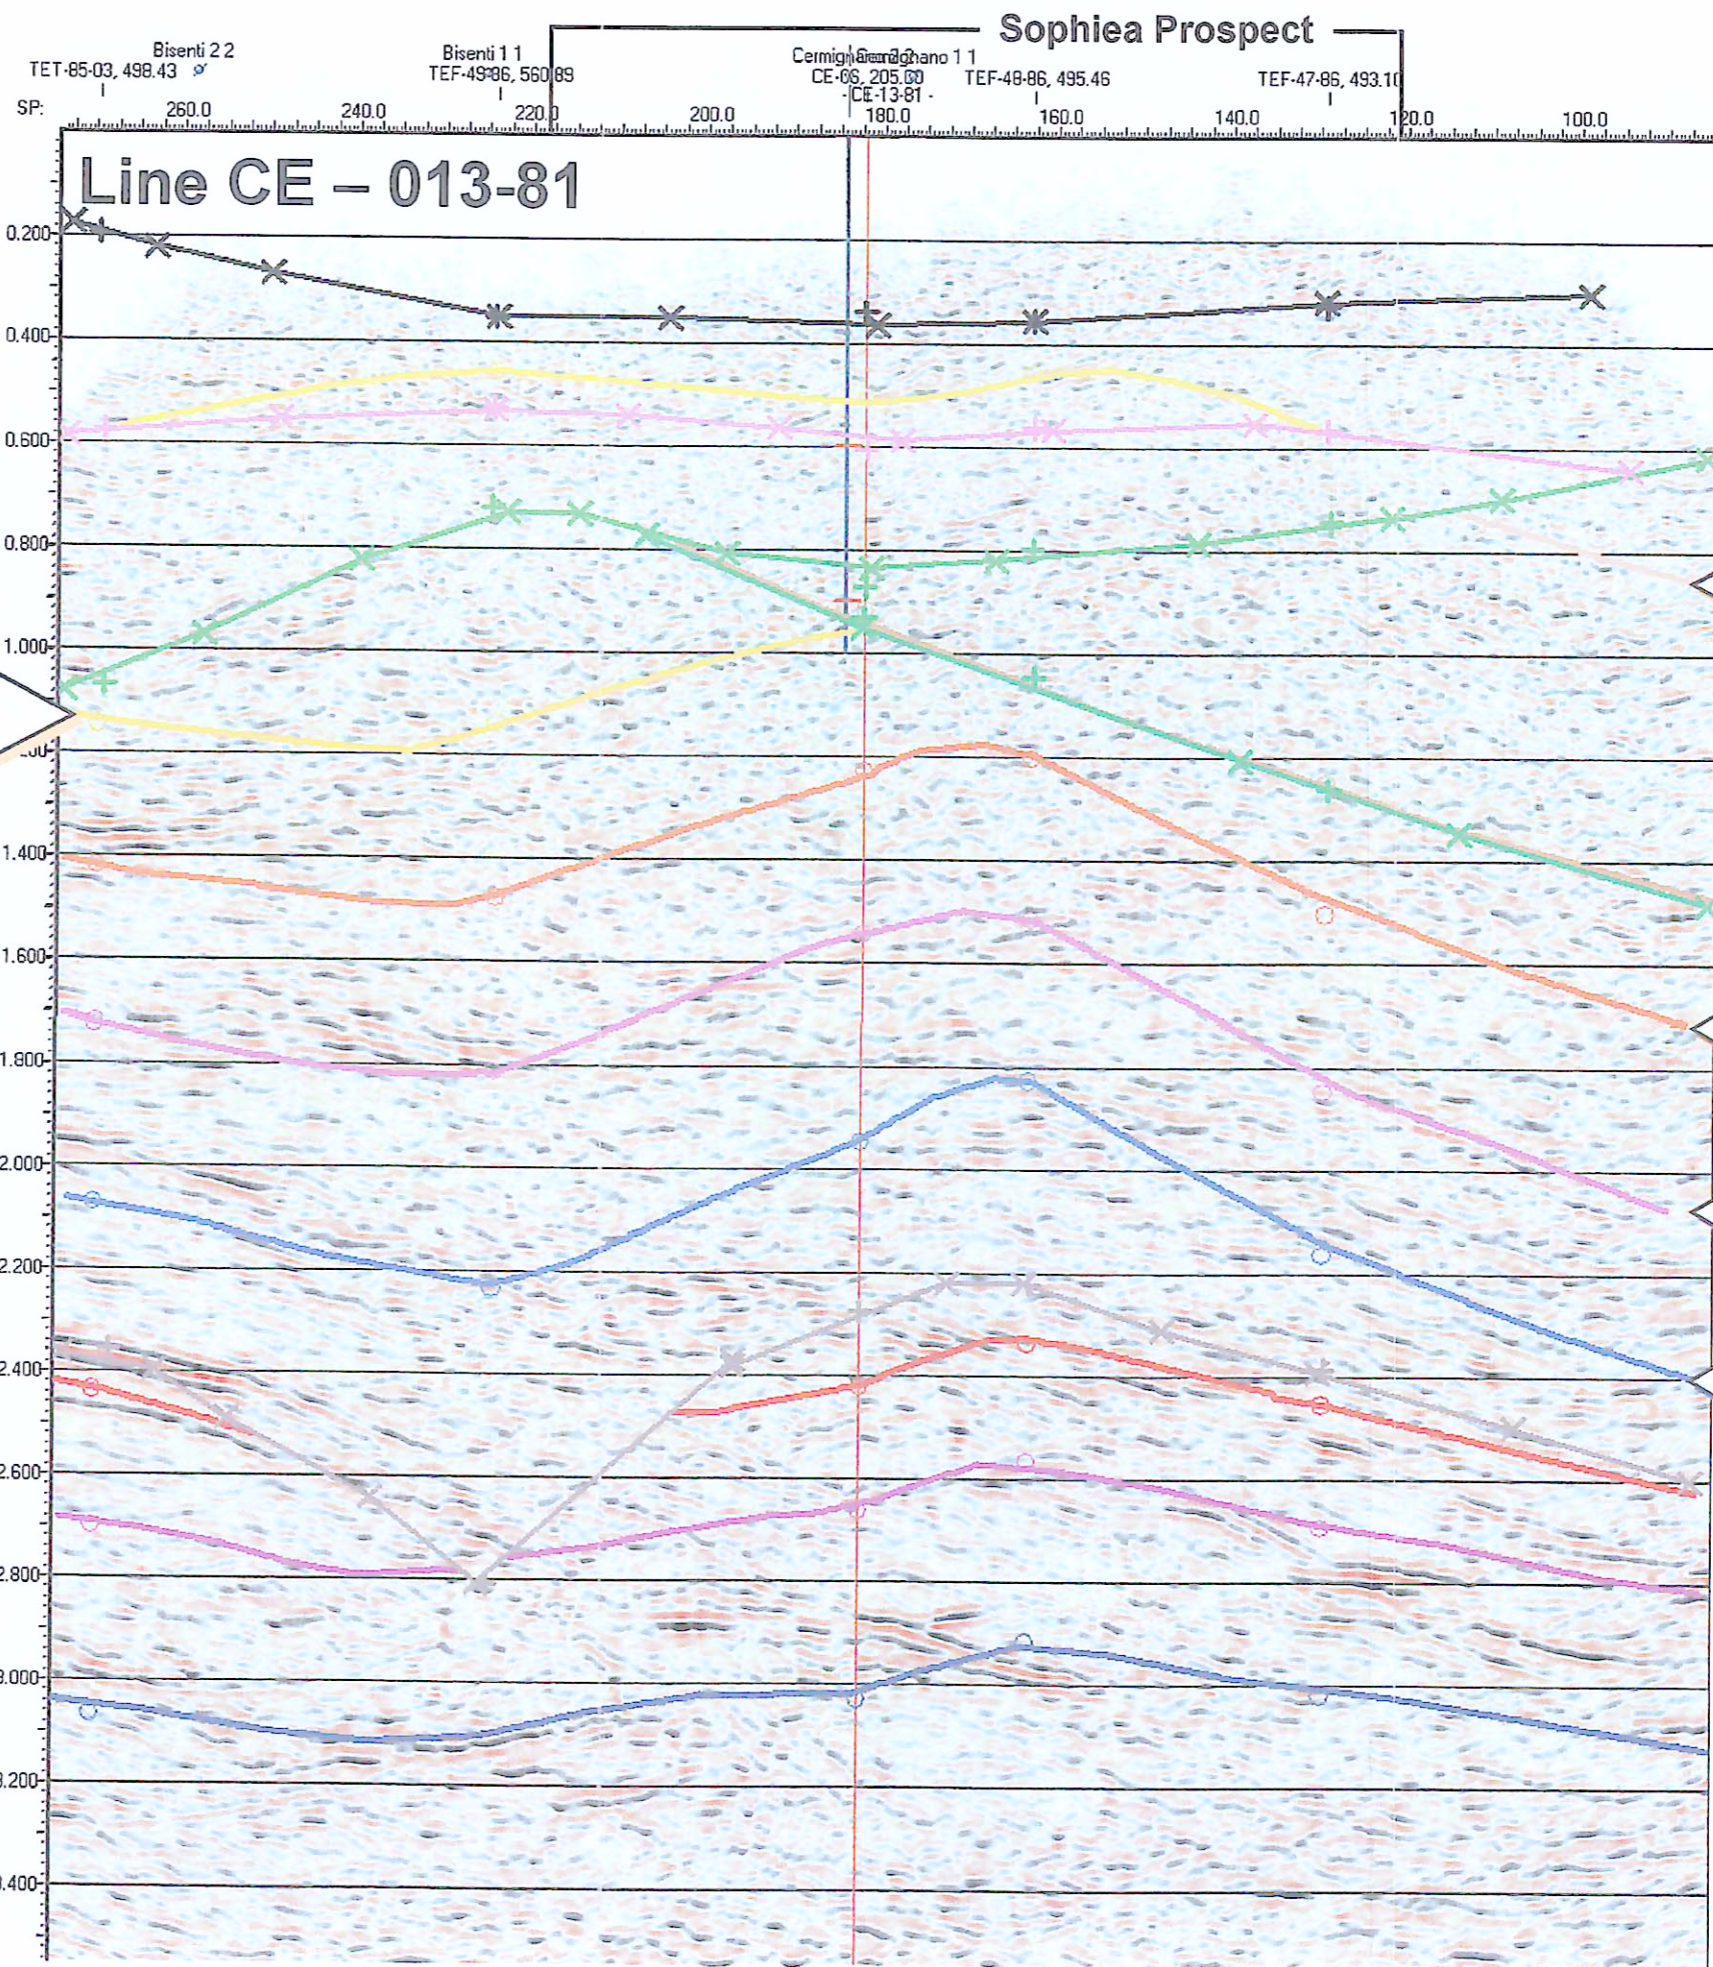

South

North

Base Laga Flysch

Top Teramo Flysch

Top Scaglia

Top Jurassic

Top Burano

Sophia Prospect  
Line  
CE - 013-81

Figure 2