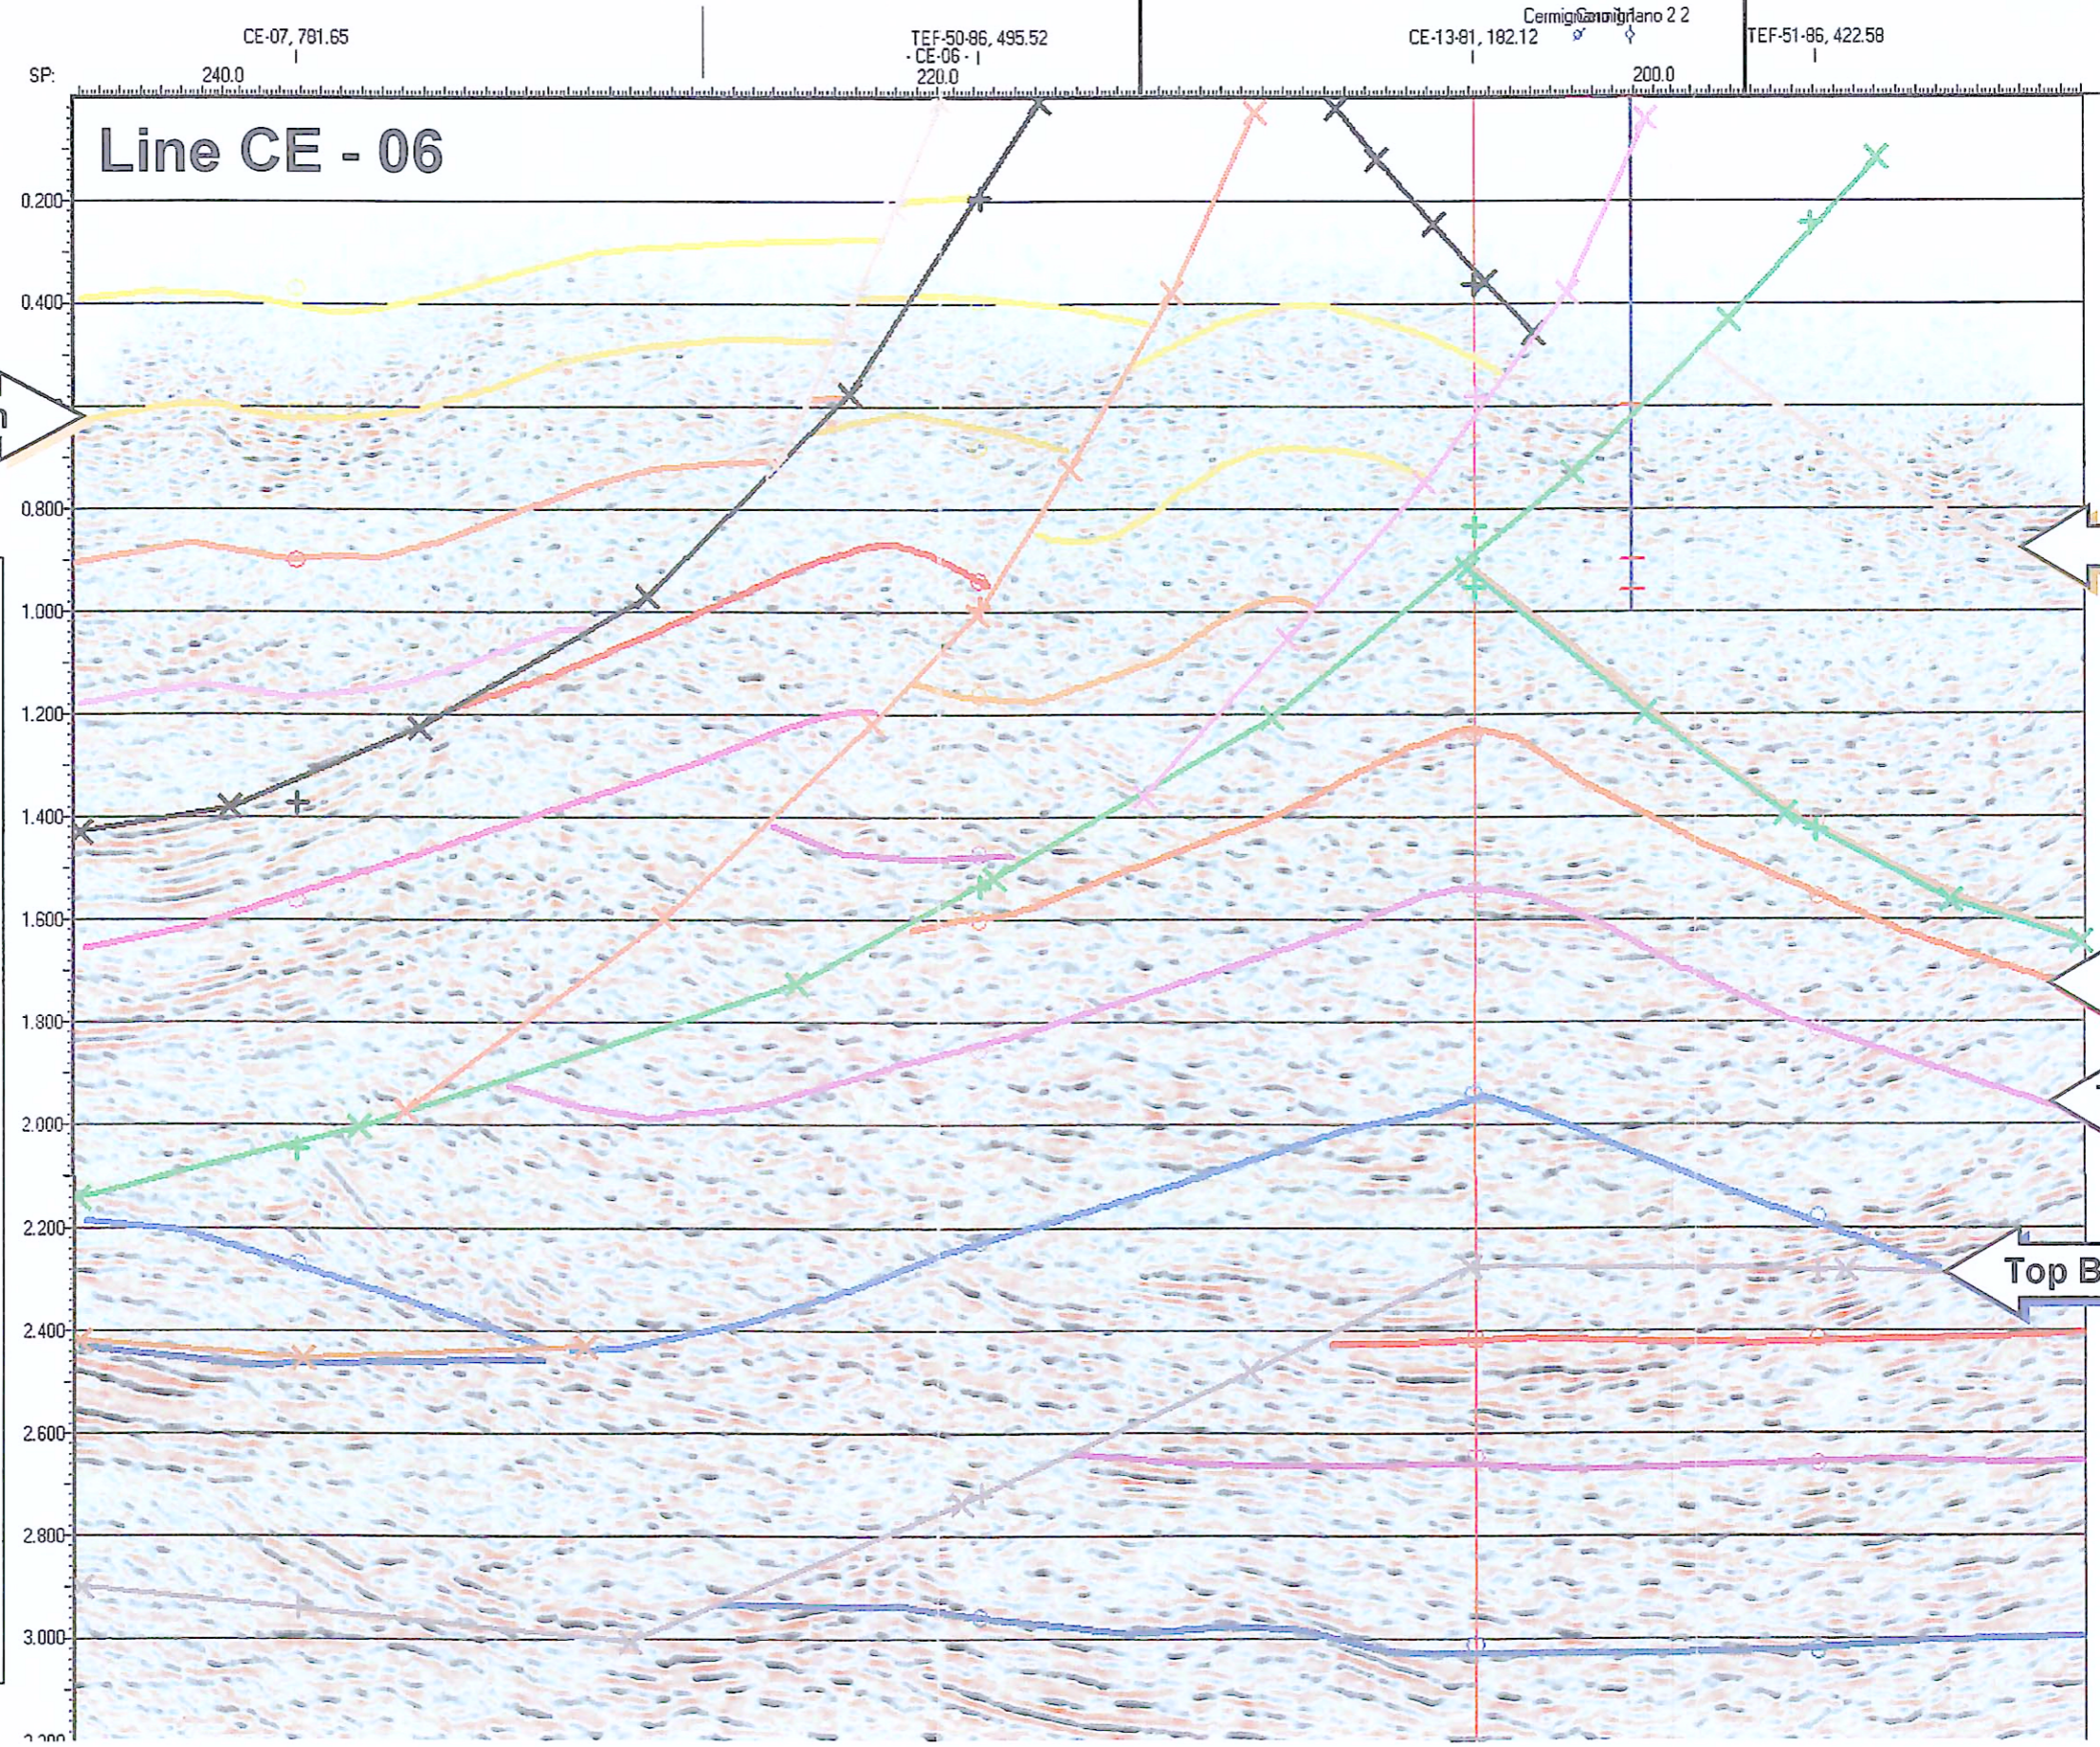

Sophia Prospect

West

East

Line CE - 06

Base Laga Flysch

Top Teramo Flysch

Top Scaglia

Top Jurassic

Top Burano

Sophia Prospect
Line
CE - 06

Figure 1.