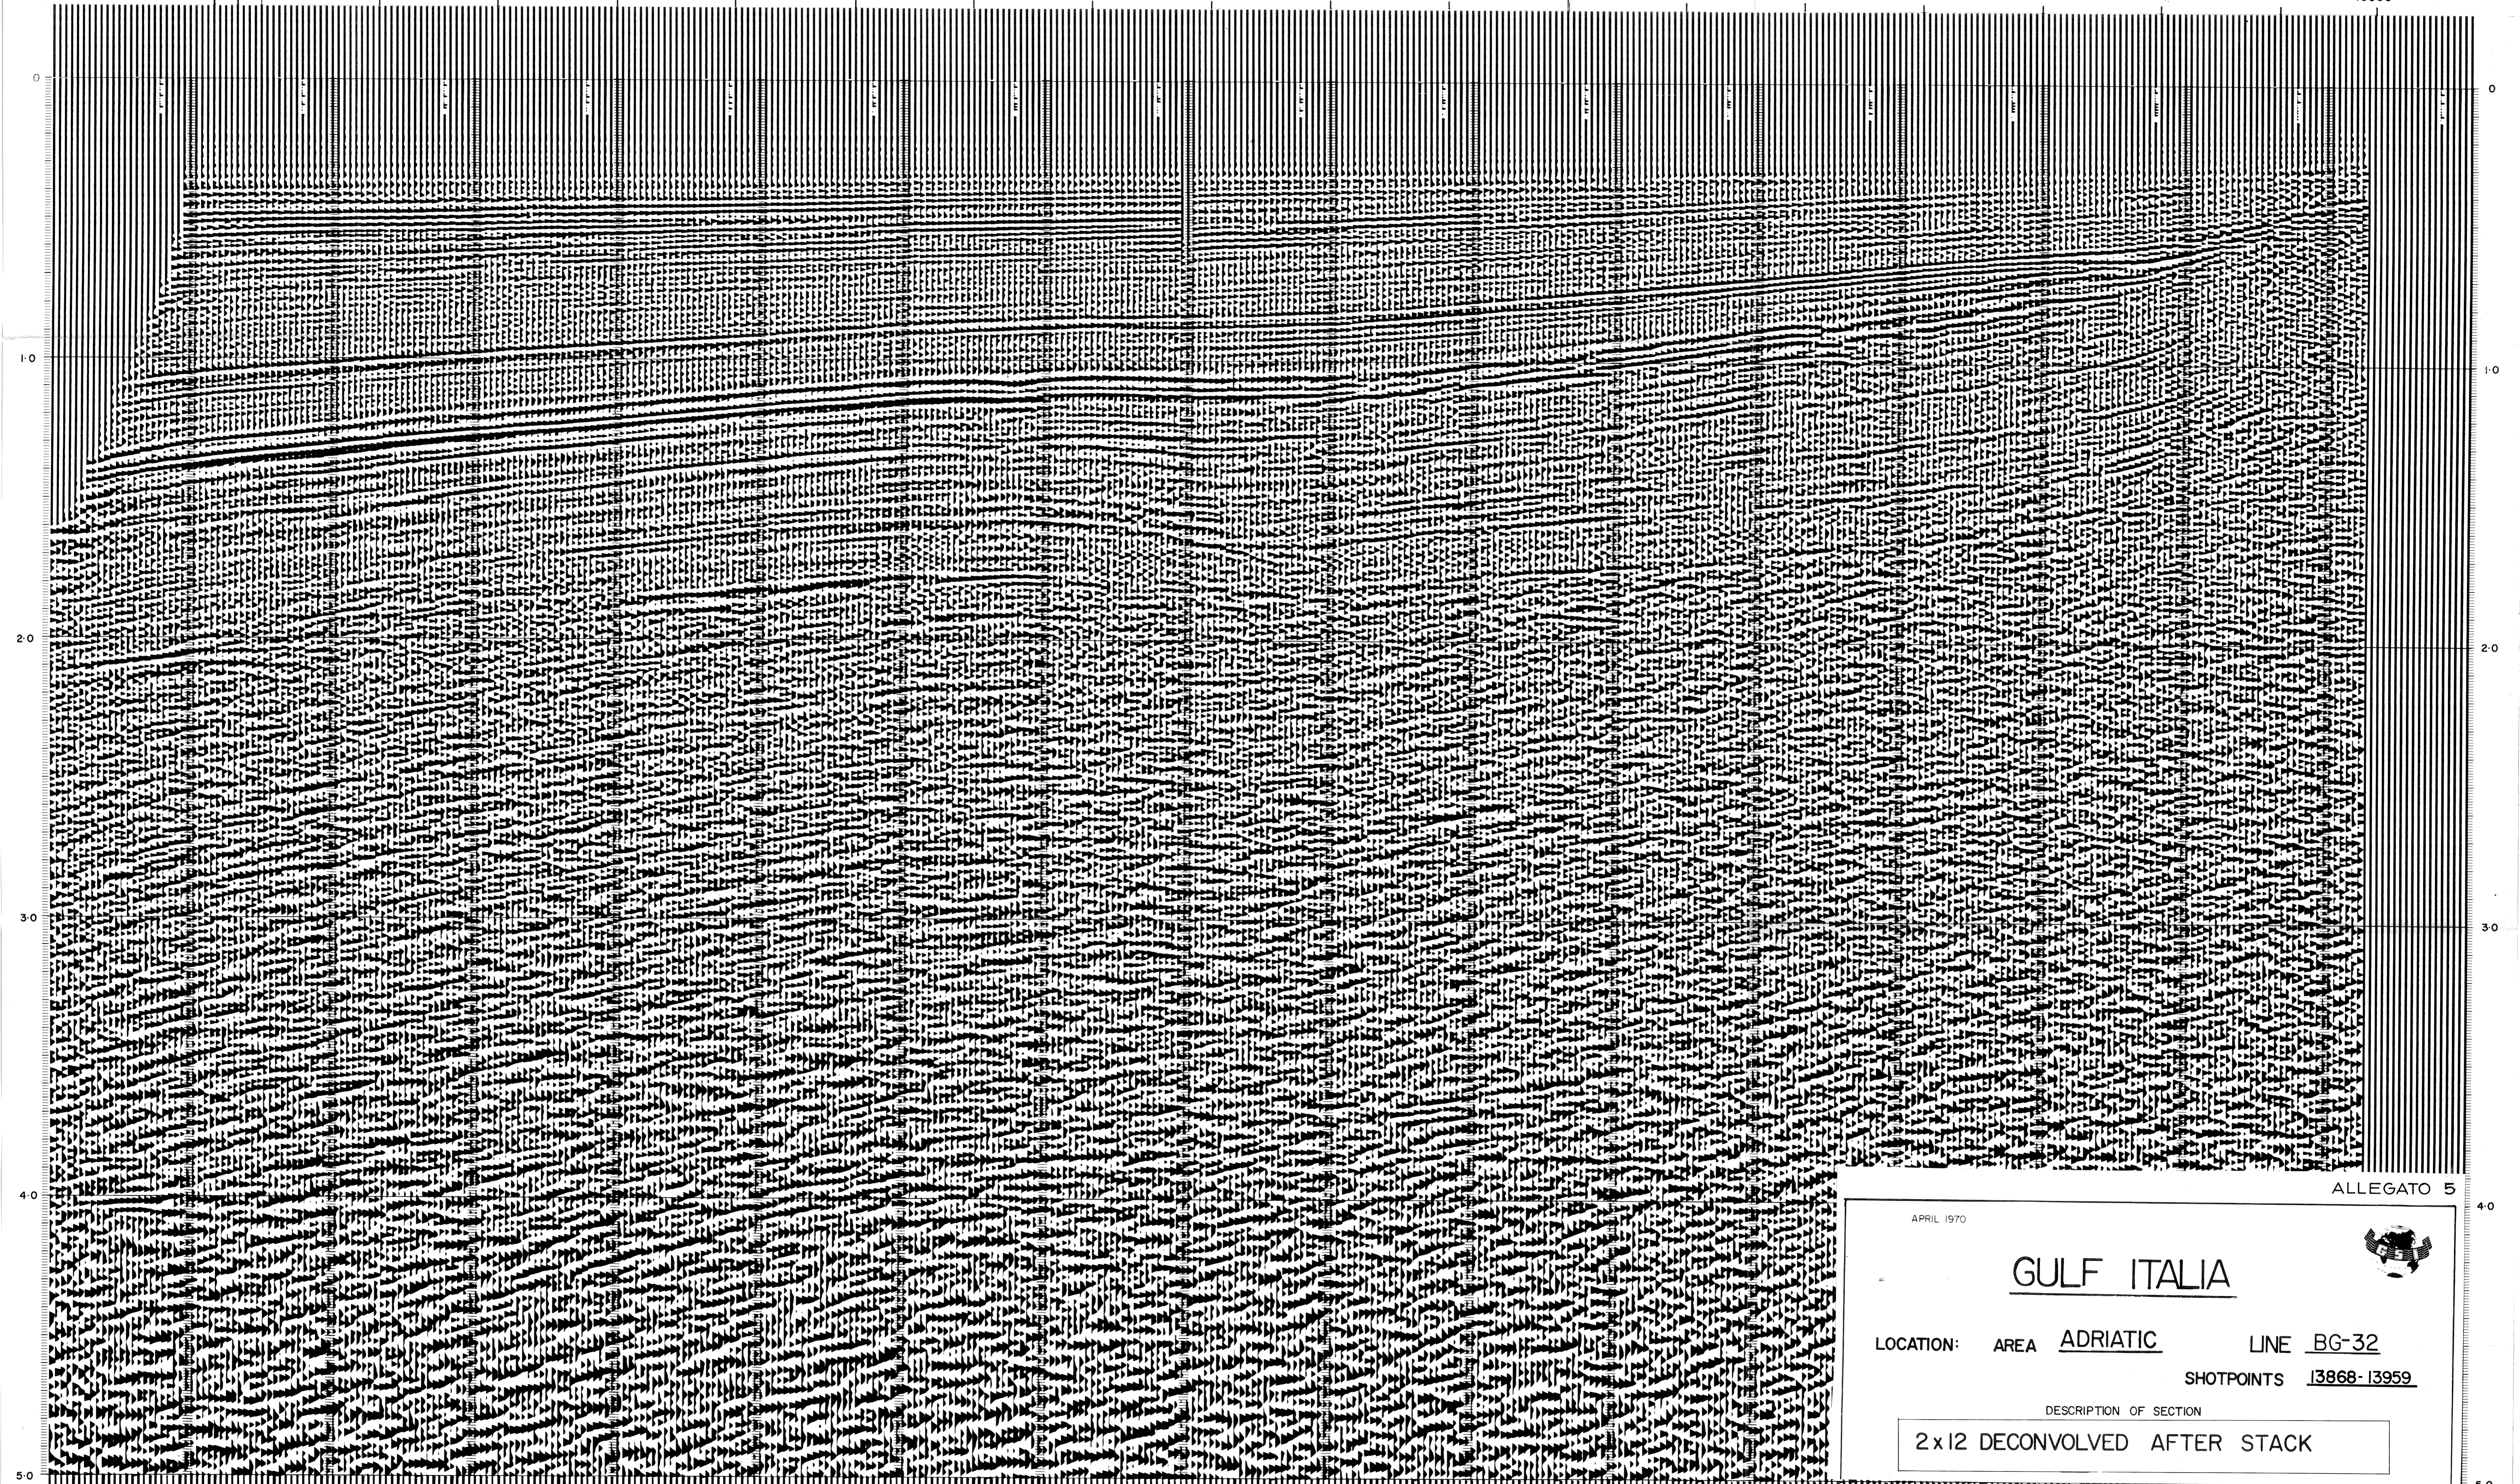

LINE BG-31
S.P. 12027

MOS

SE

116	116	114	113	111	109	107	104	102	101	100 metres
13868	13870	13880	13890	13900	13910	13920	13930	13940	13950	13959

APRIL 1970

GULF ITALIA

LOCATION: AREA ADRIATIC LINE BG-32

SHOTPOINTS 13868-13959

DESCRIPTION OF SECTION

2 x 12 DECONVOLVED AFTER STACK

ALLEGATO 5