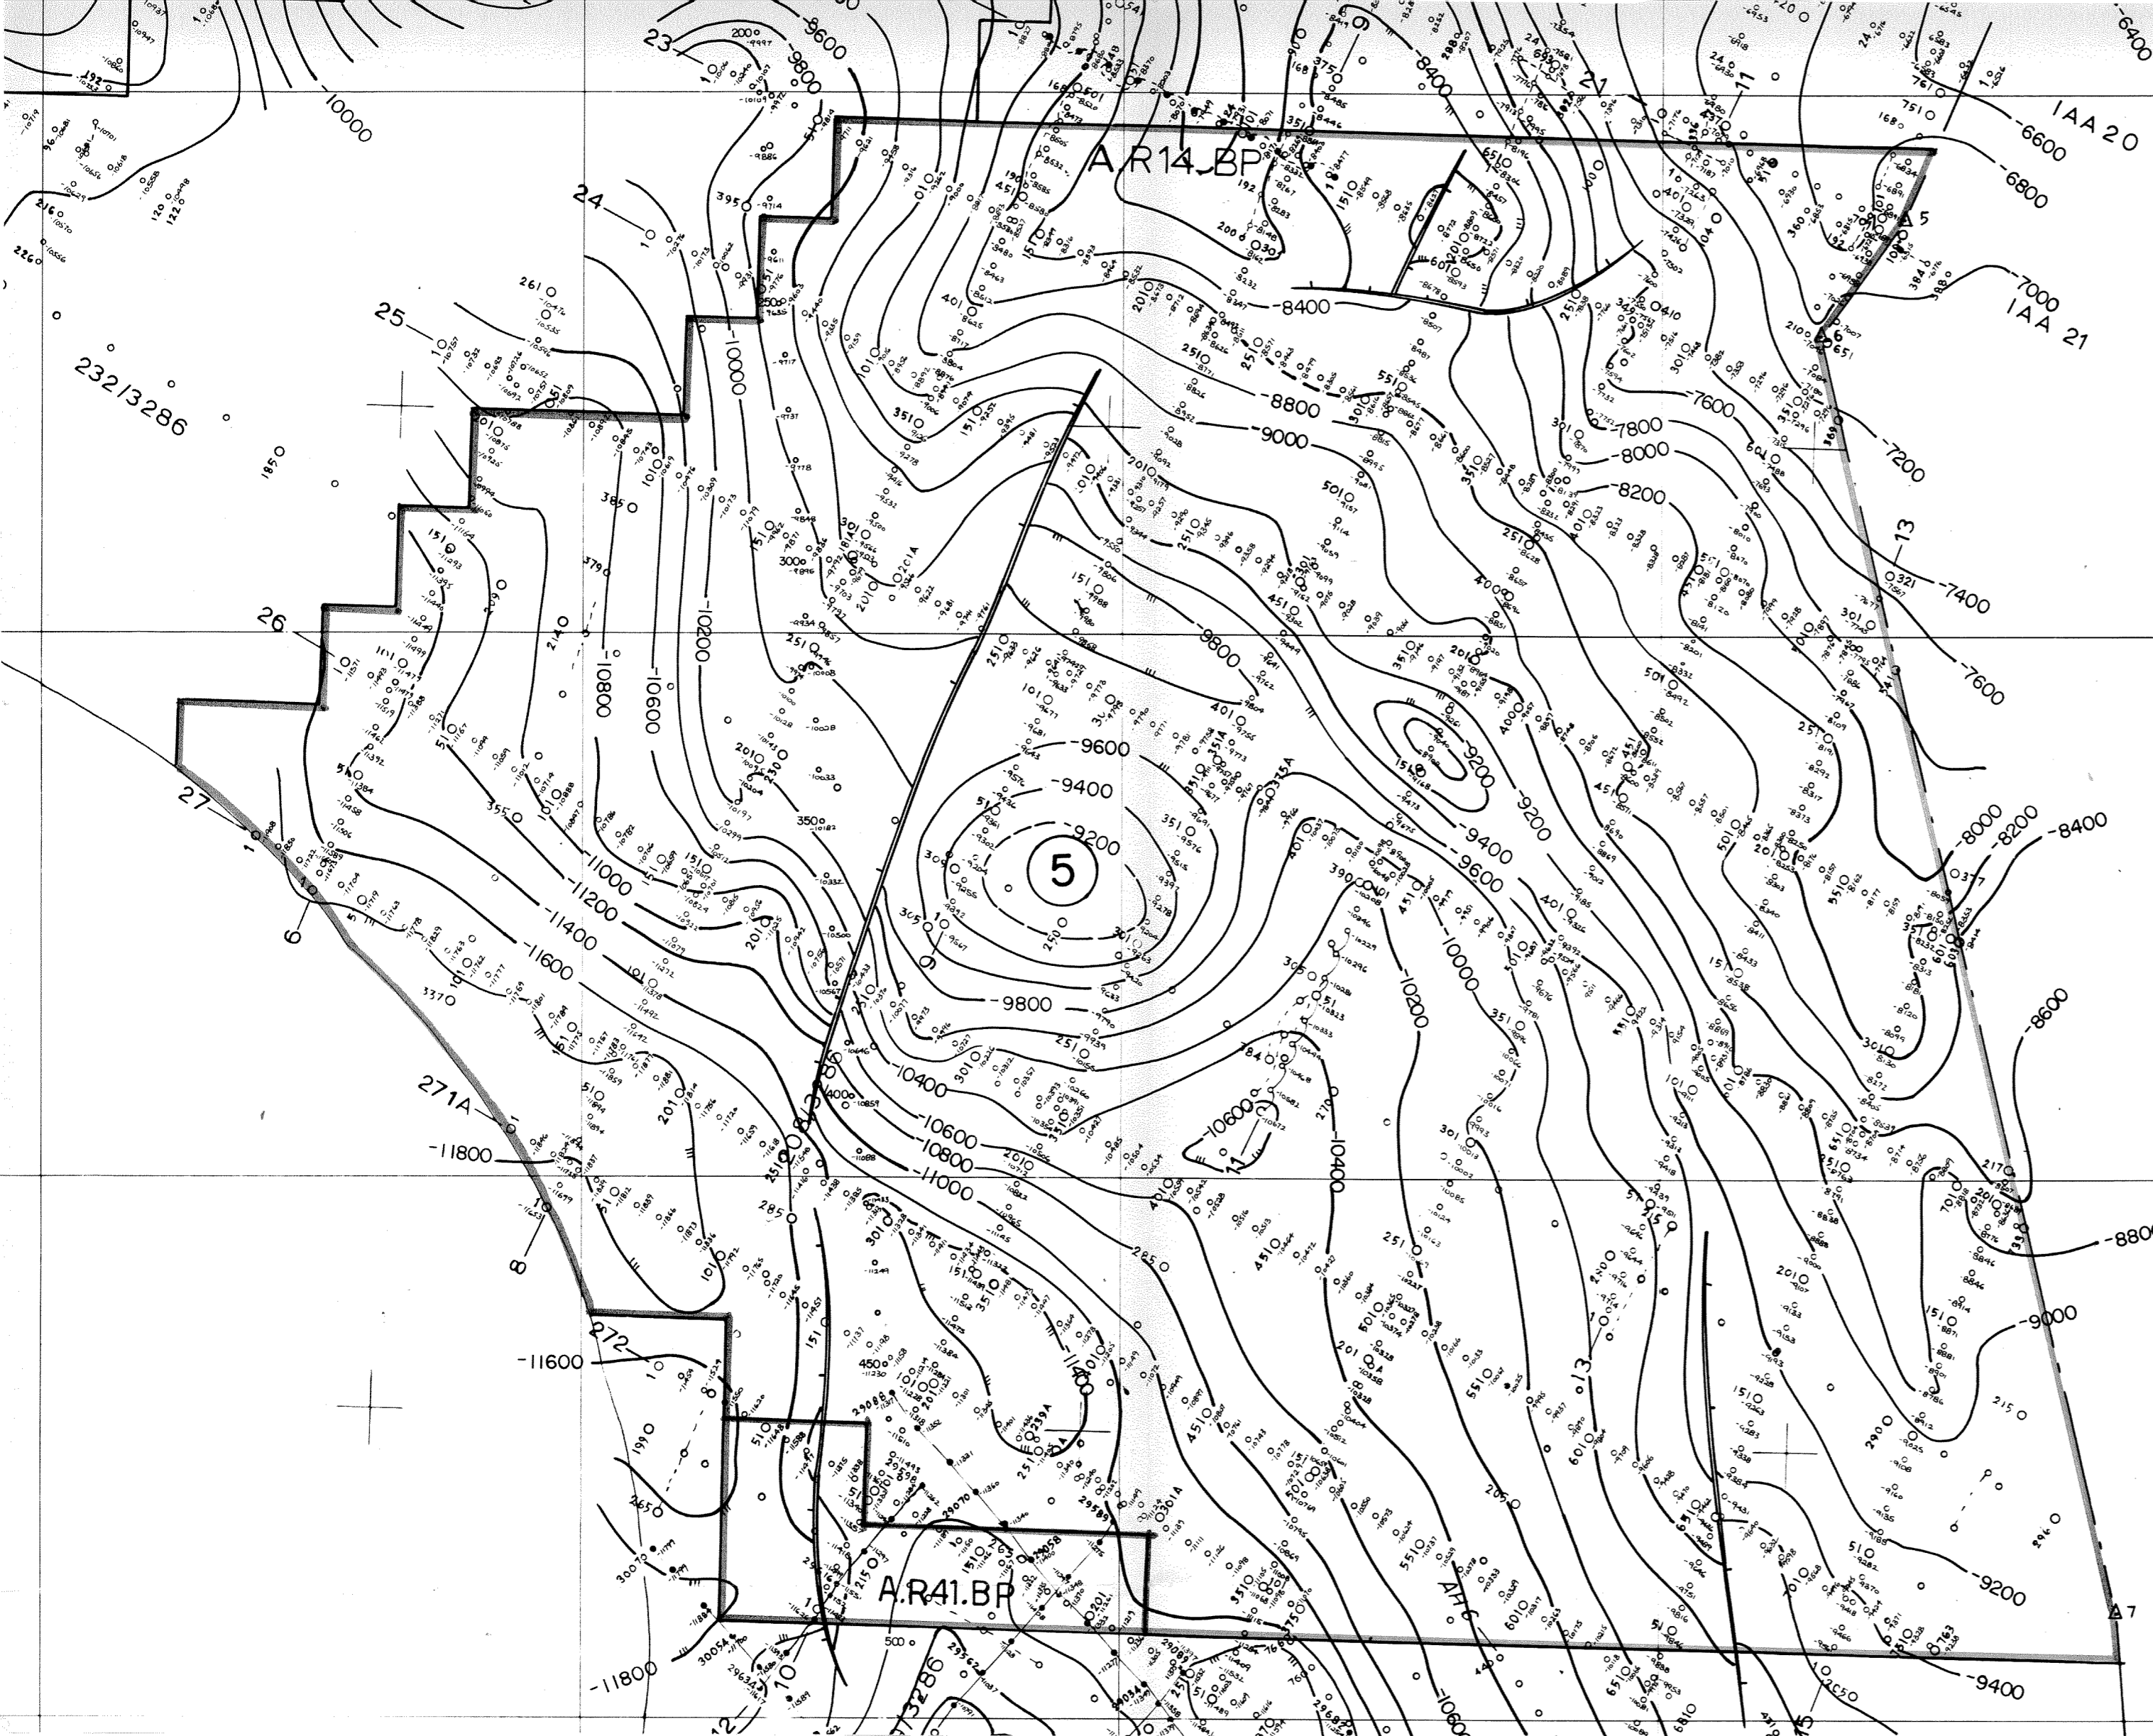

A3675

Allegato N.7

10

500000

NOTE: DEPTH POINTS ON THIS MAP HAVE BEEN COMPUTED FROM THE CONTOURED MAXIMUM R.M.S. VELOCITY MAP FOR HORIZON 'C'

90

80