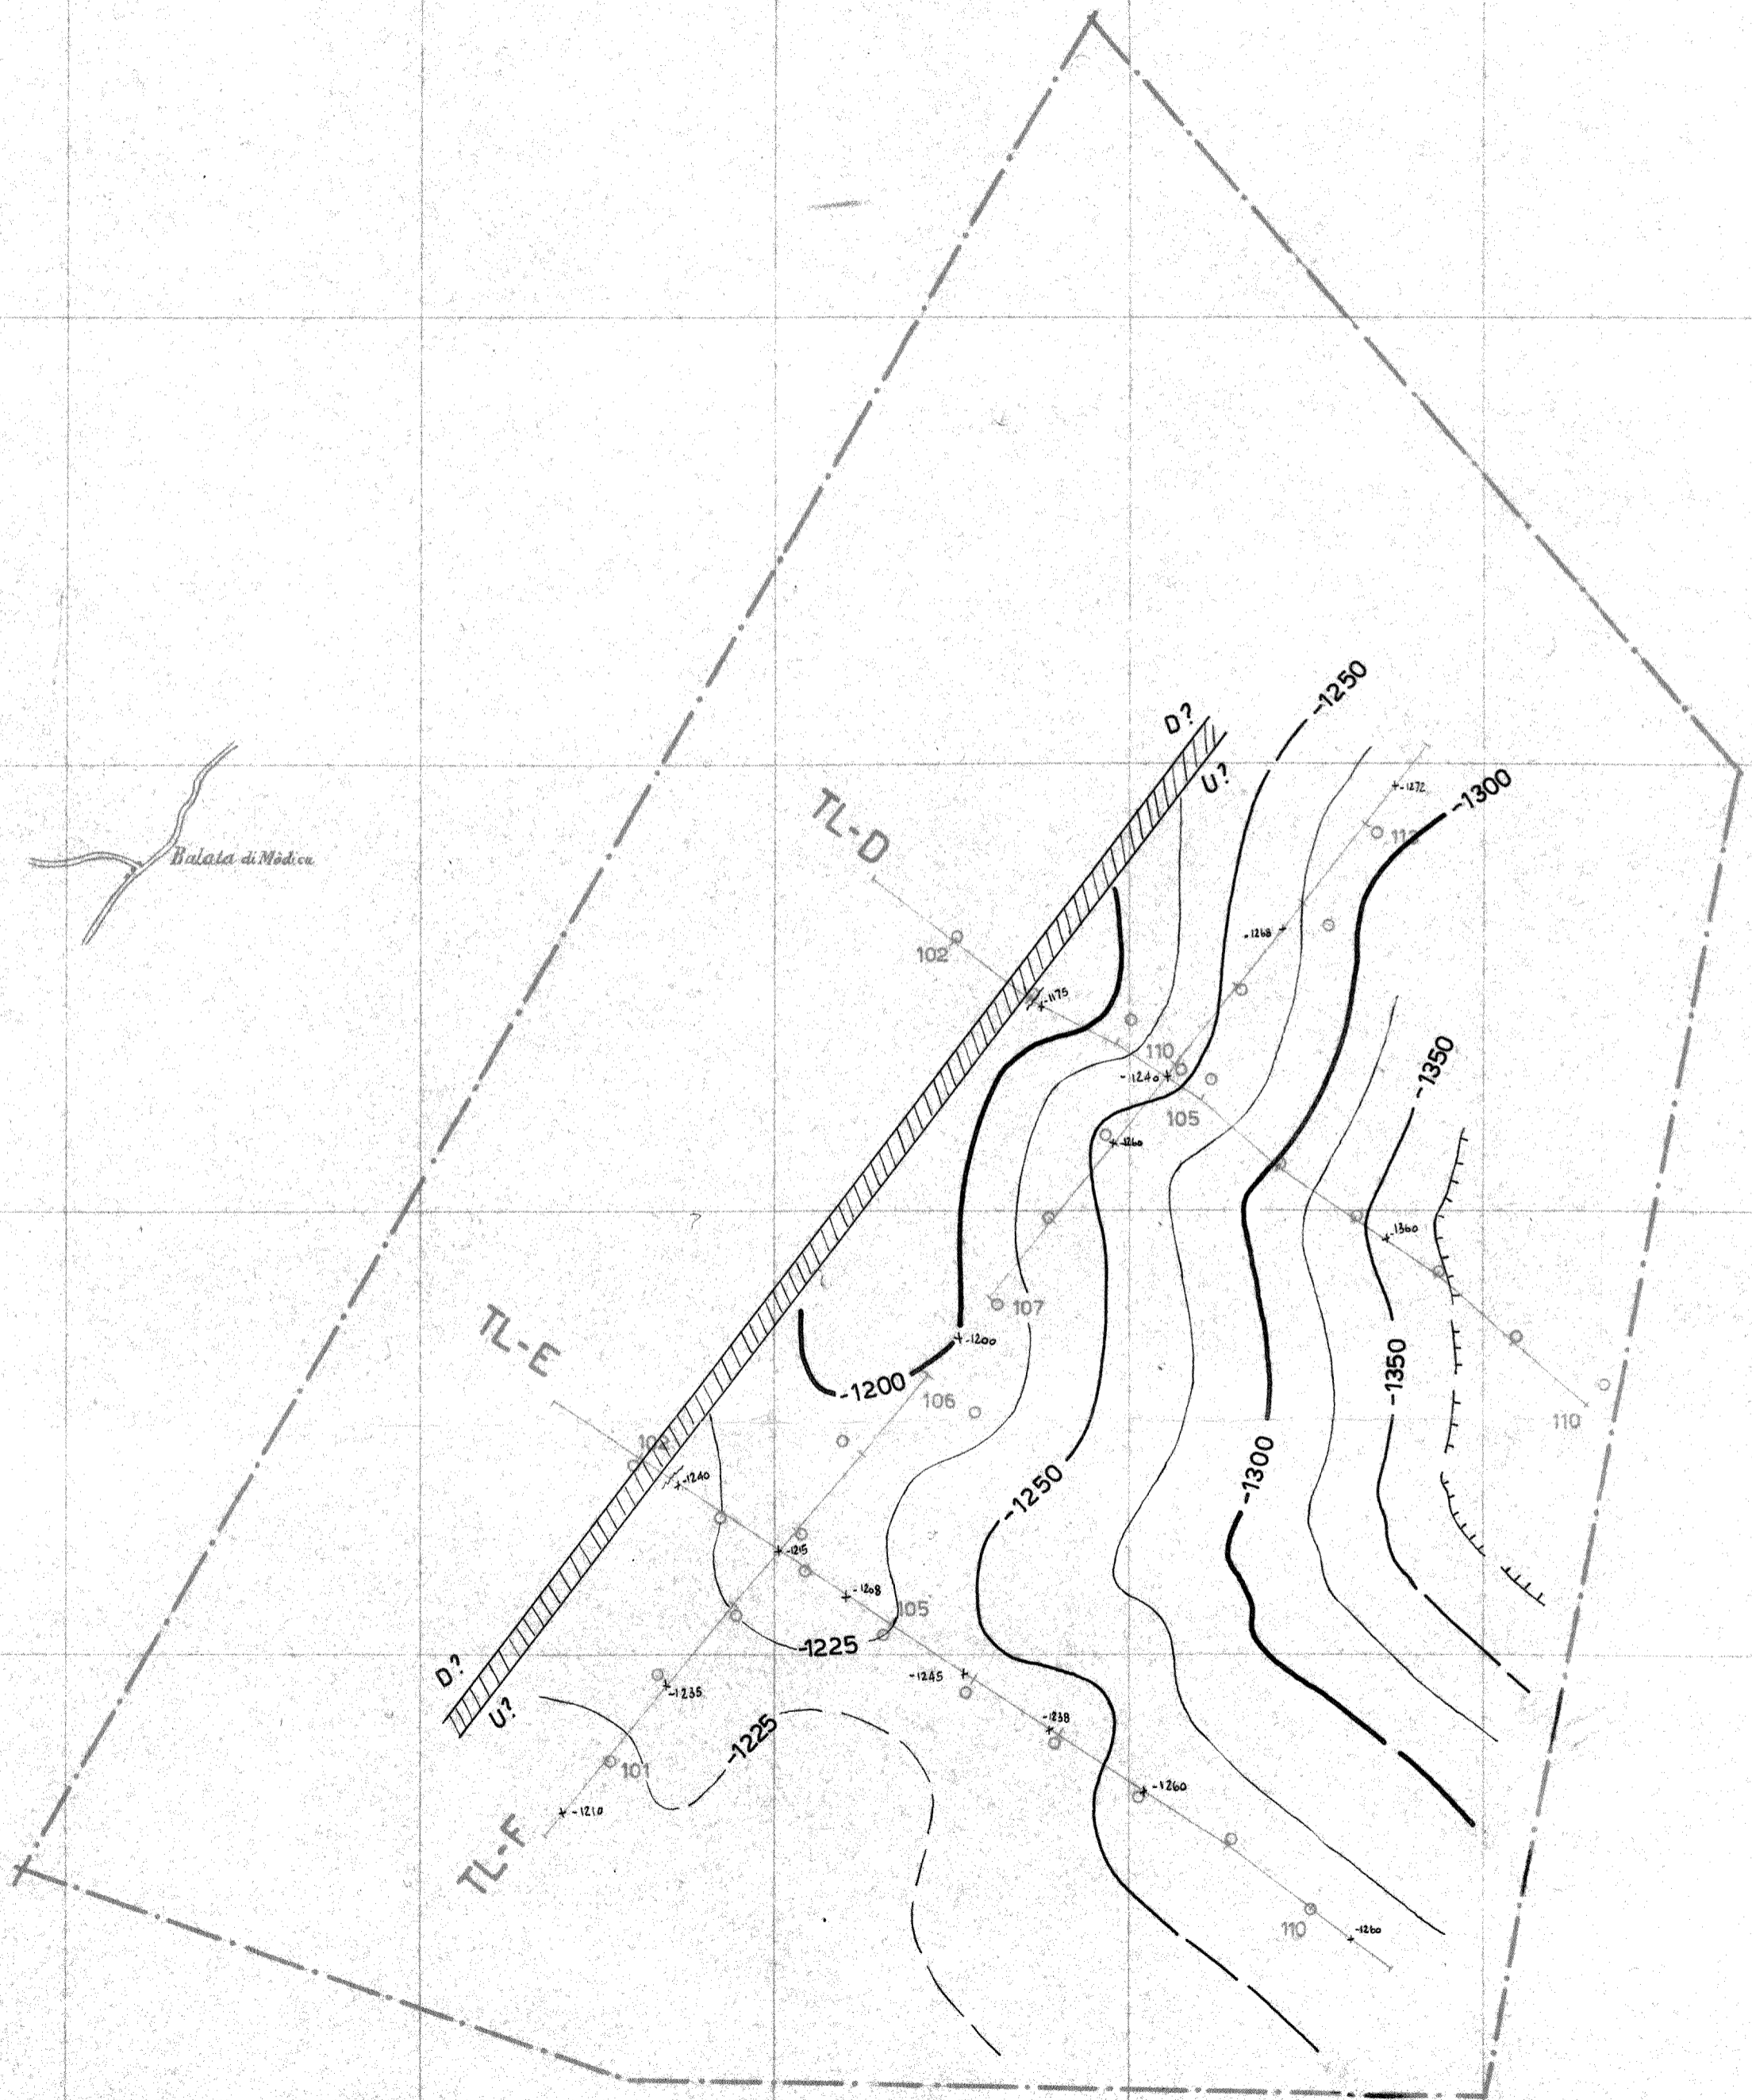

4

MONTE MARIO 37°00'00"

MONTE MARIO 37°00'00"

Western RICERCHE GEOFISICHE S.p.A.
 FOR
 AMBASSADOR ITALIANA PETROLI S.p.A.

PERMIT:
TELLARO -Sicily-

FINAL REPORT
 ENCLOSURE n. 4 - DEPTH CONTOUR MAP
HORIZON "B,"

SCALE = 1:25,000 VELOCITY CURVE: 49 C
 REFER. PLANE: SEA LEVEL DATE: JAN 4, 1965
 CONTOUR INTERVAL: m 25 PARTY F-5

MONTE MARIO 36°55'00"

MONTE MARIO 36°55'00"