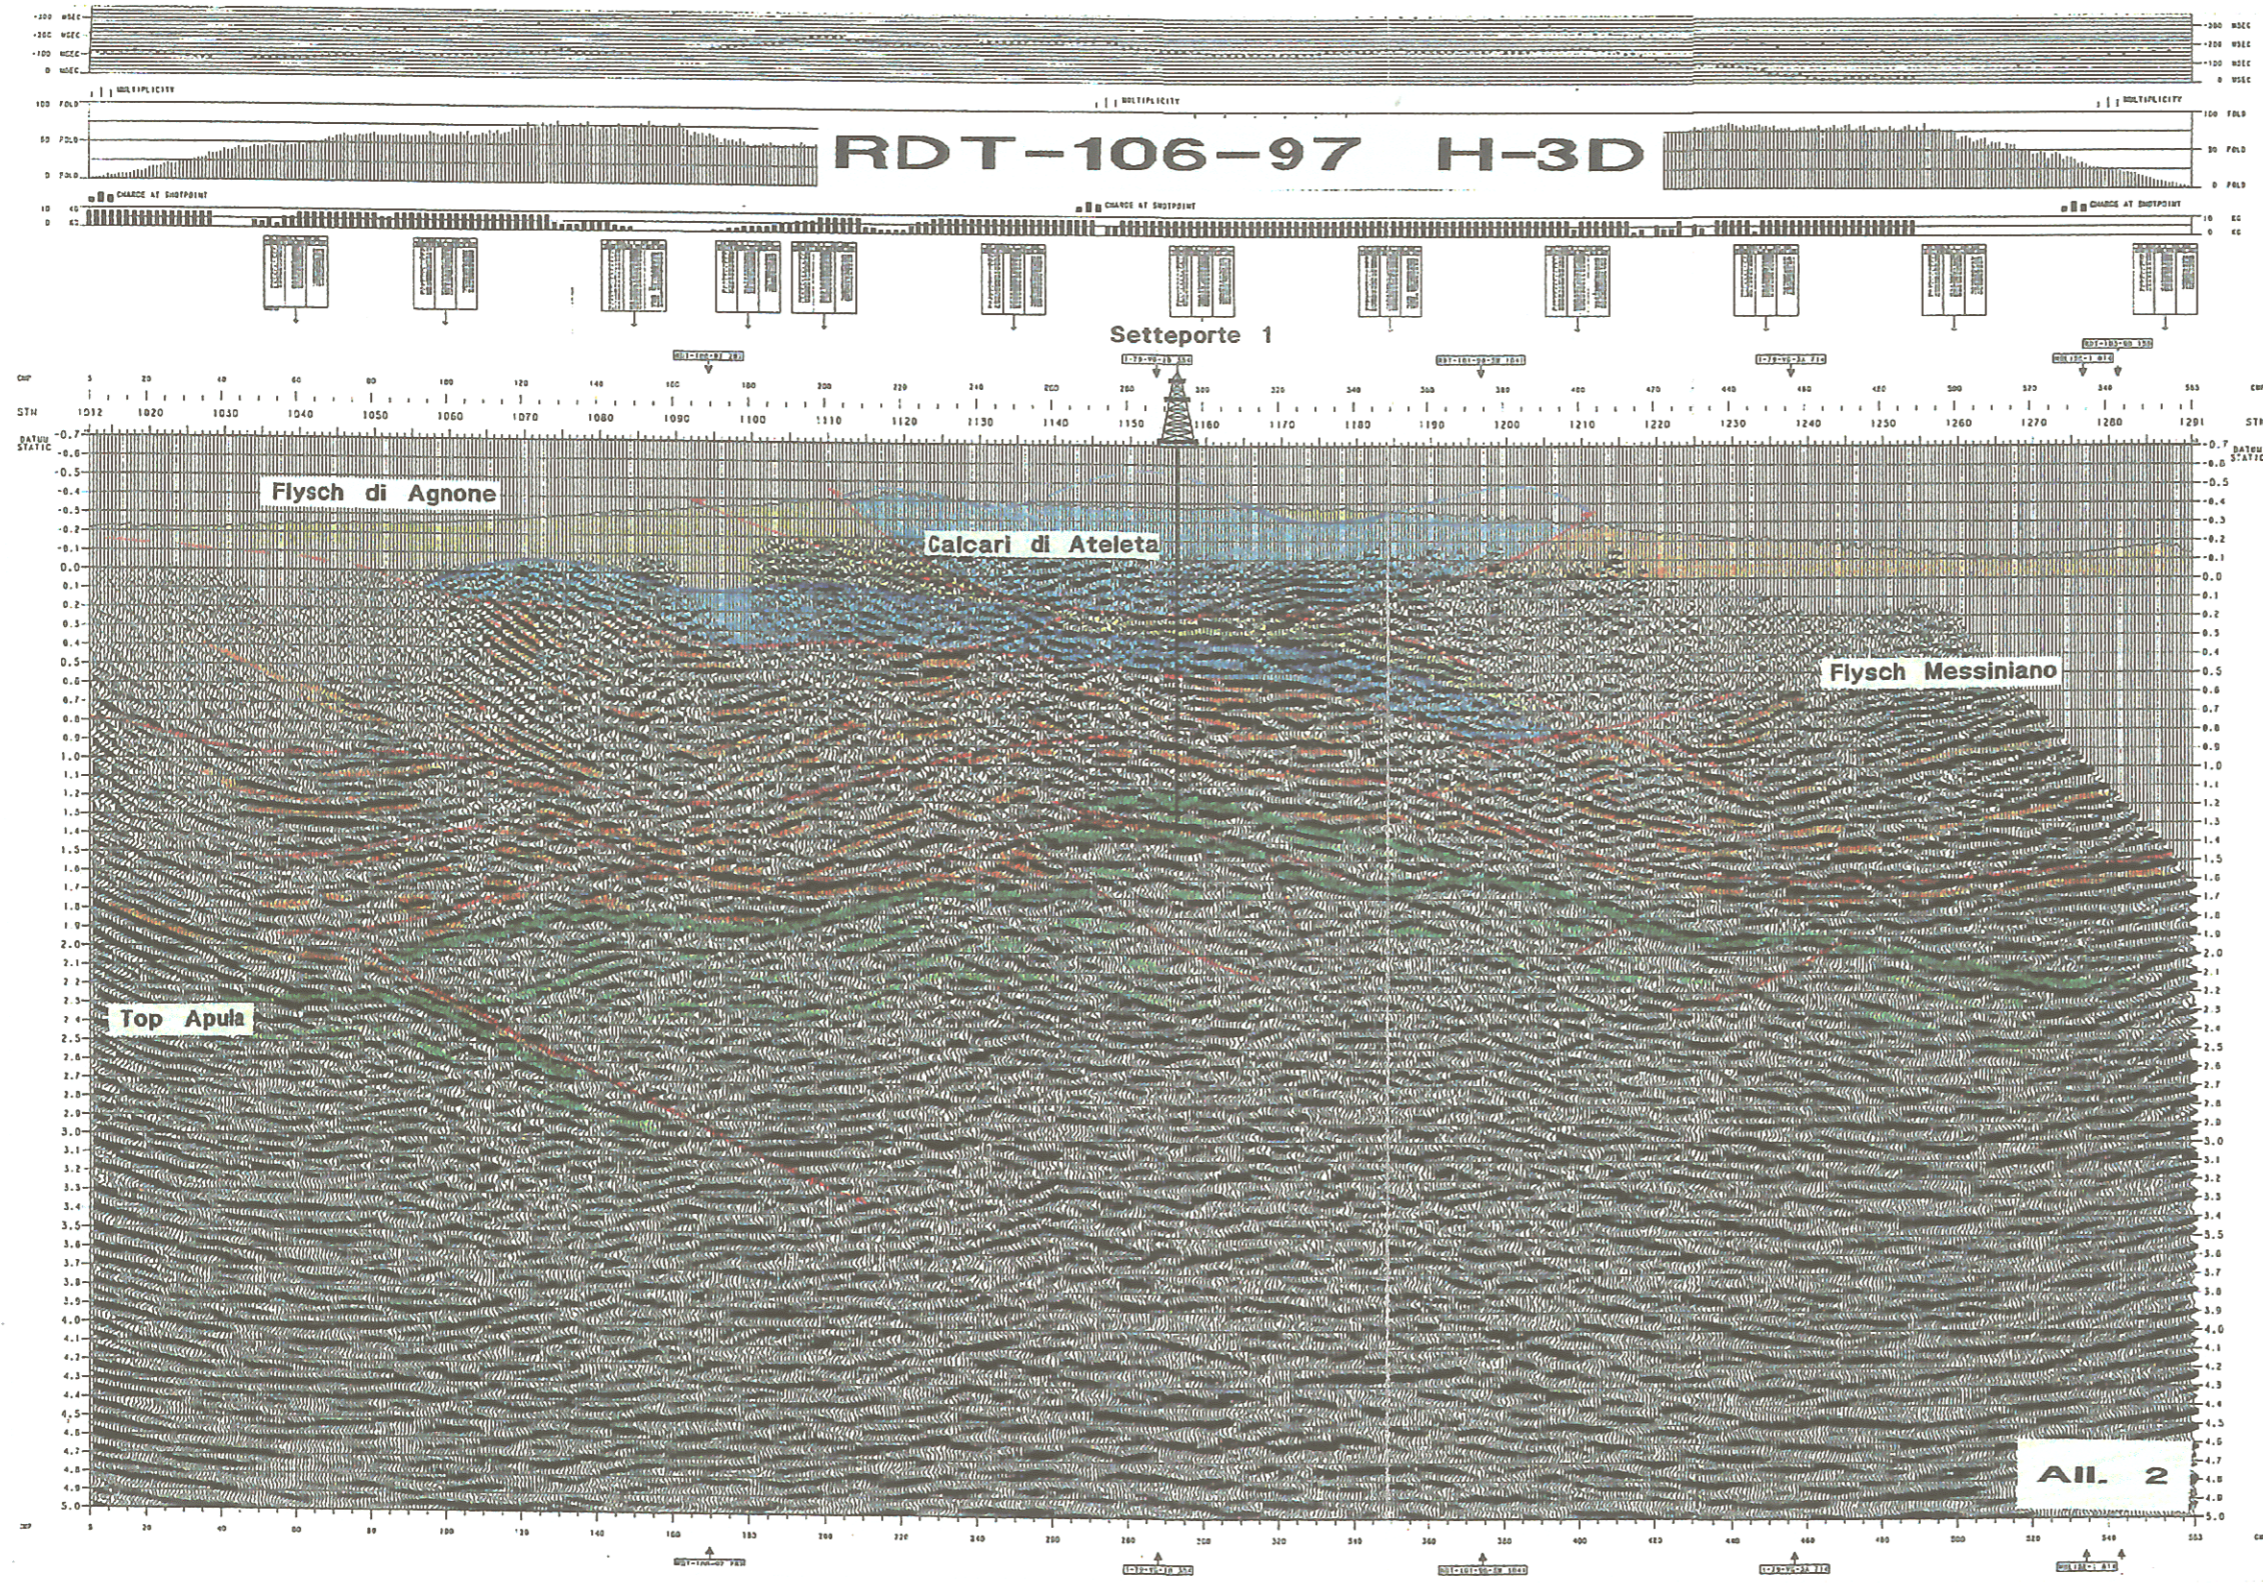

A2826

LASMO **British Gas**

AREA: ITALY ONSHORE
ROCCASICURA-DURONIA

RECORDING DATA

PROCESSED AT LASMO DIGITAL CENTER

RECORDING SEQUENCE

RECEIVED

AREA MAP

SCALE

LINE LOCATION MAP

BG International Ltd
Il Responsabile Esplorazione
Werter Paltrinieri
Paltrinieri