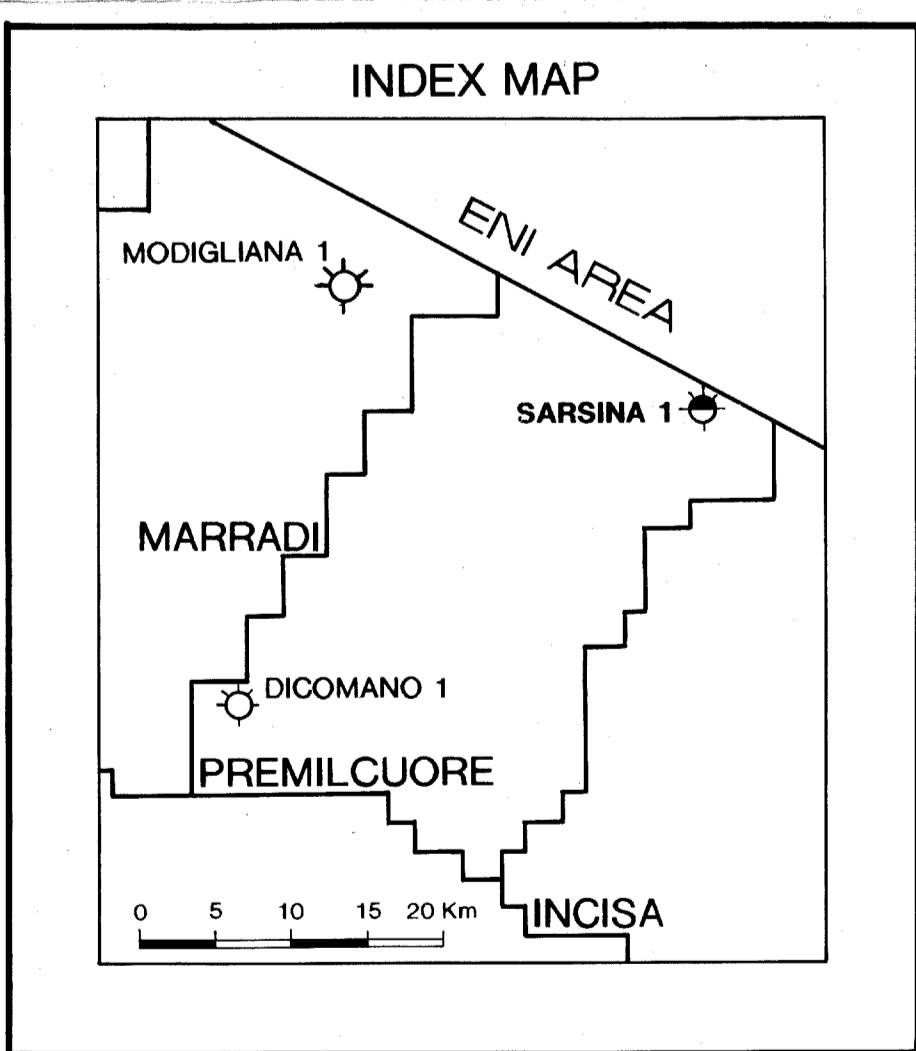

SARSINA 1

LASMO
International Limited - ROME

42706

ROMAGNA AREA
Northern Apennines (ITALY)

SARSINA 1
SLICE CORRELATION

Datum: BASE FUCOID MARL All. 2

VERTICAL SCALE 1 : 5,000