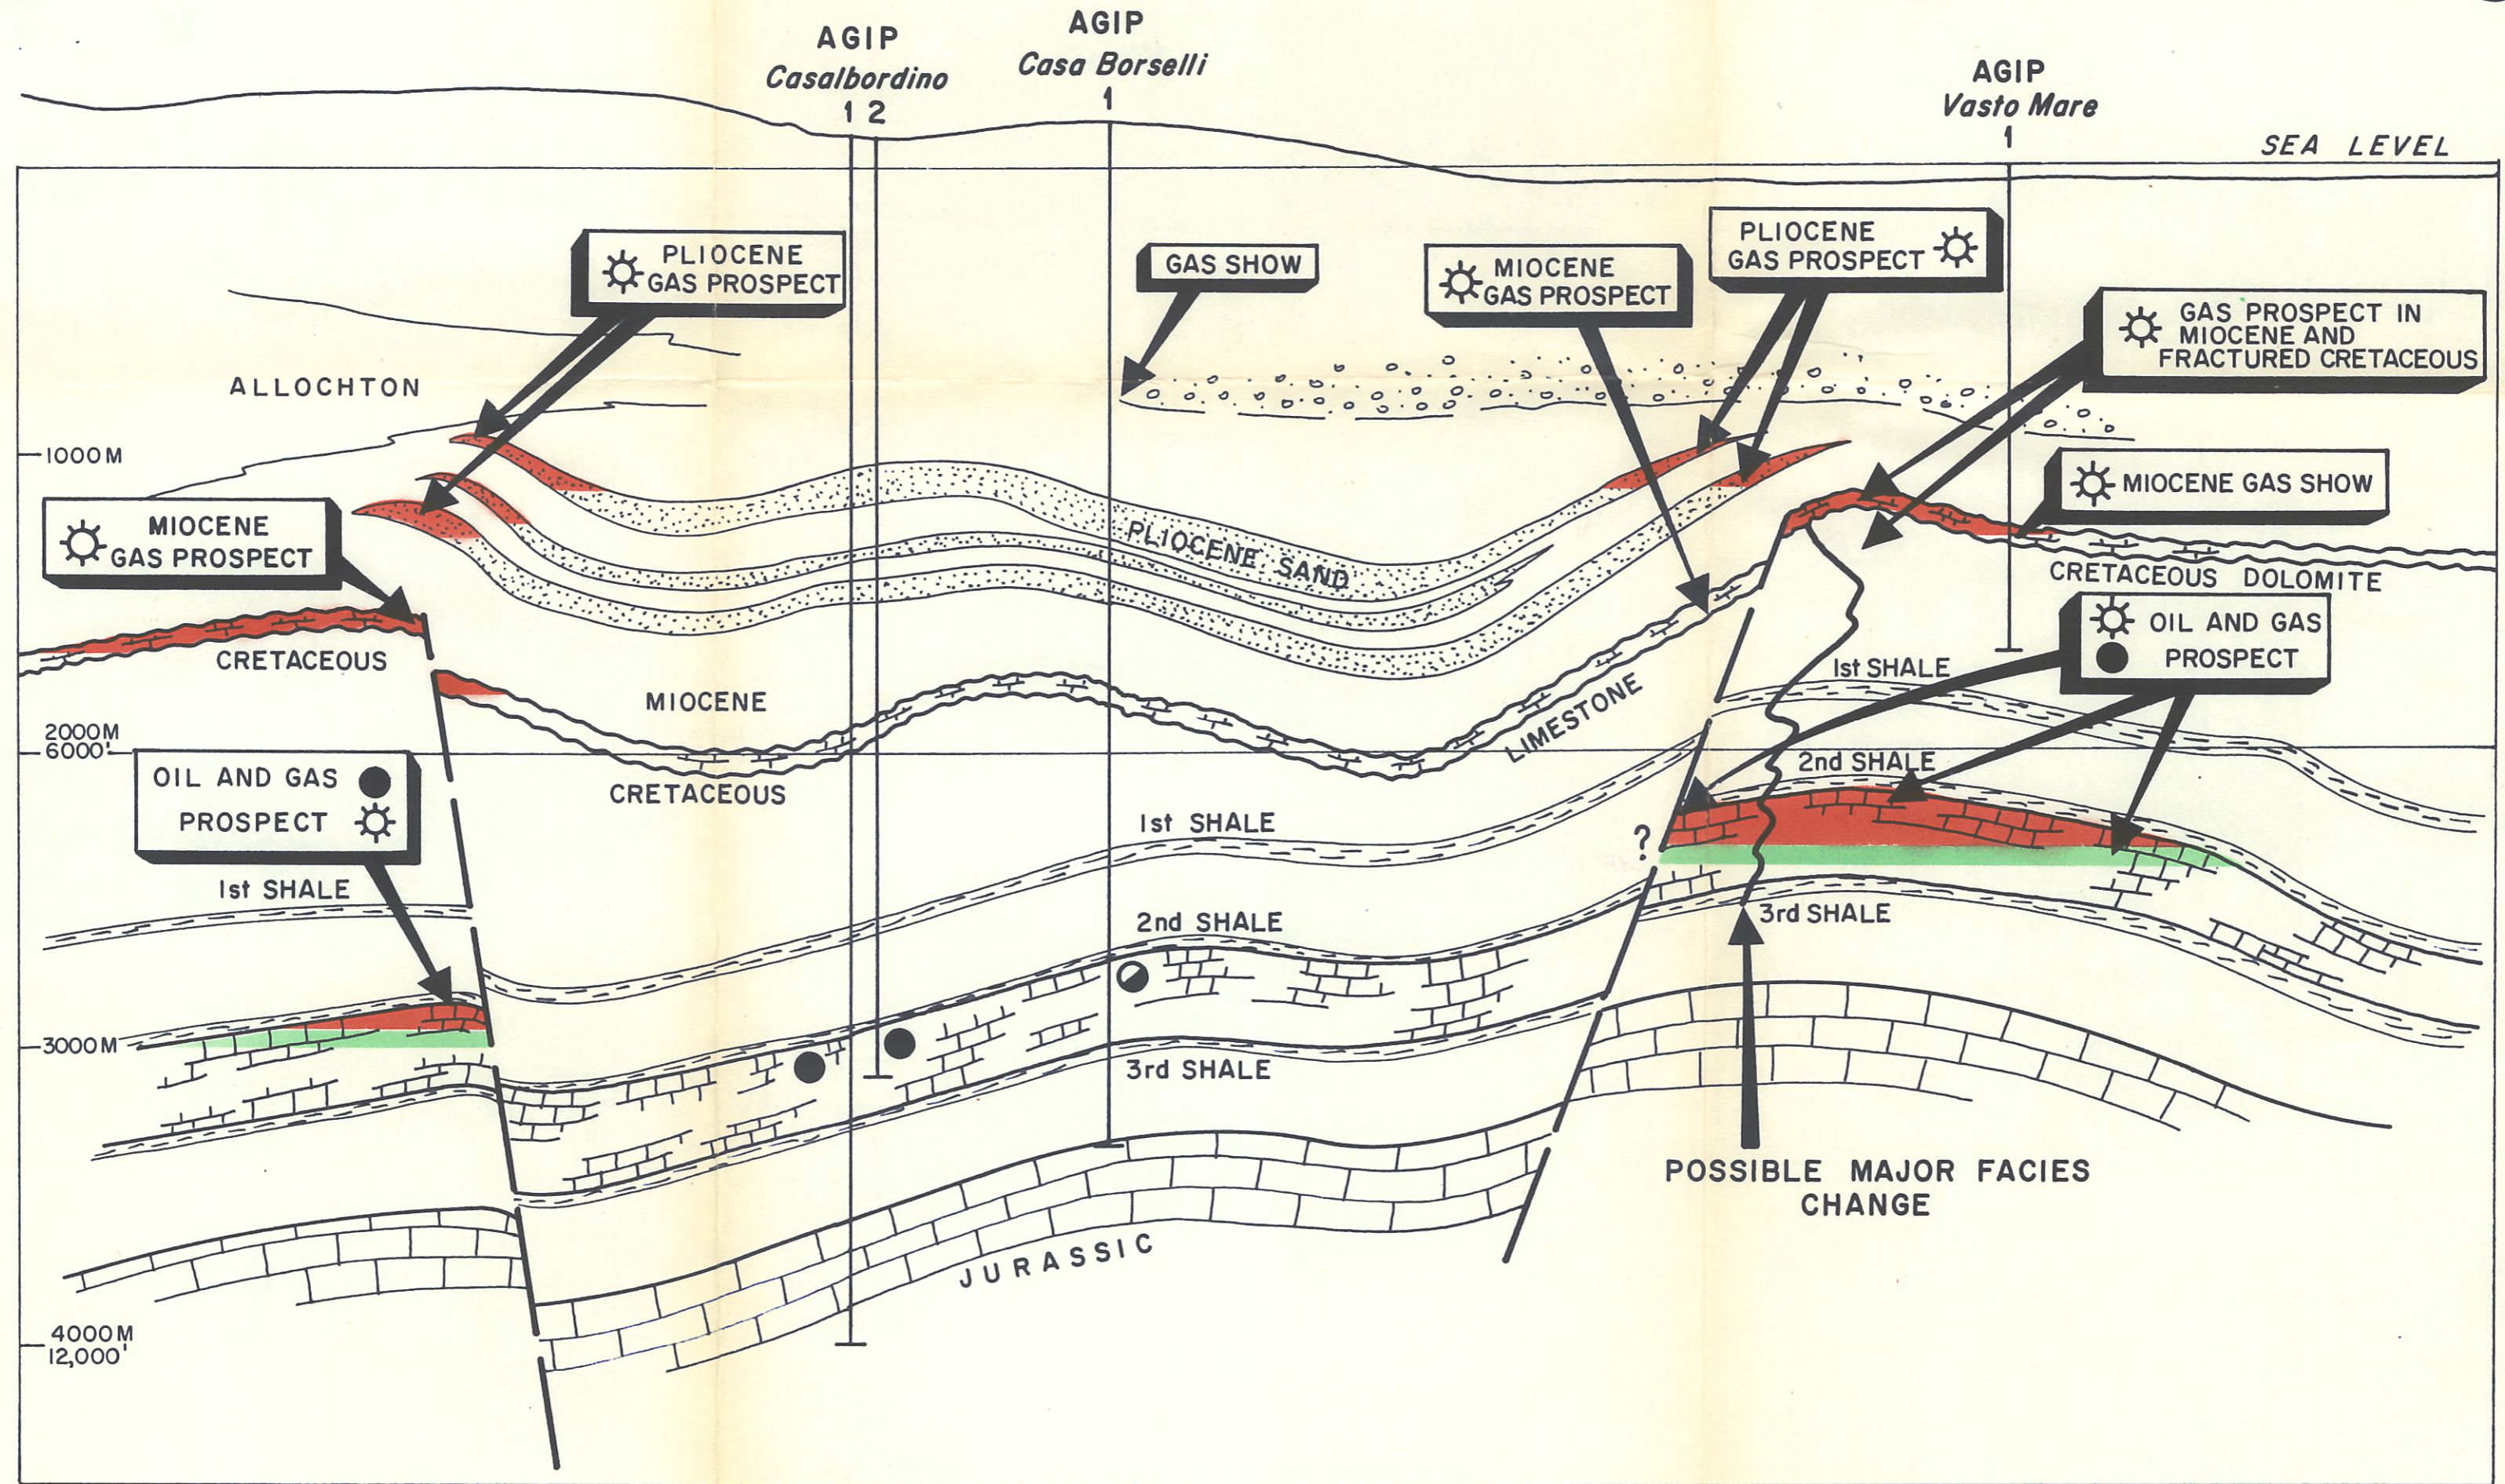

W

E

SCHMATIC CROSS SECTION
 POLLUTRI
 40-BL OFFSHORE PERMIT