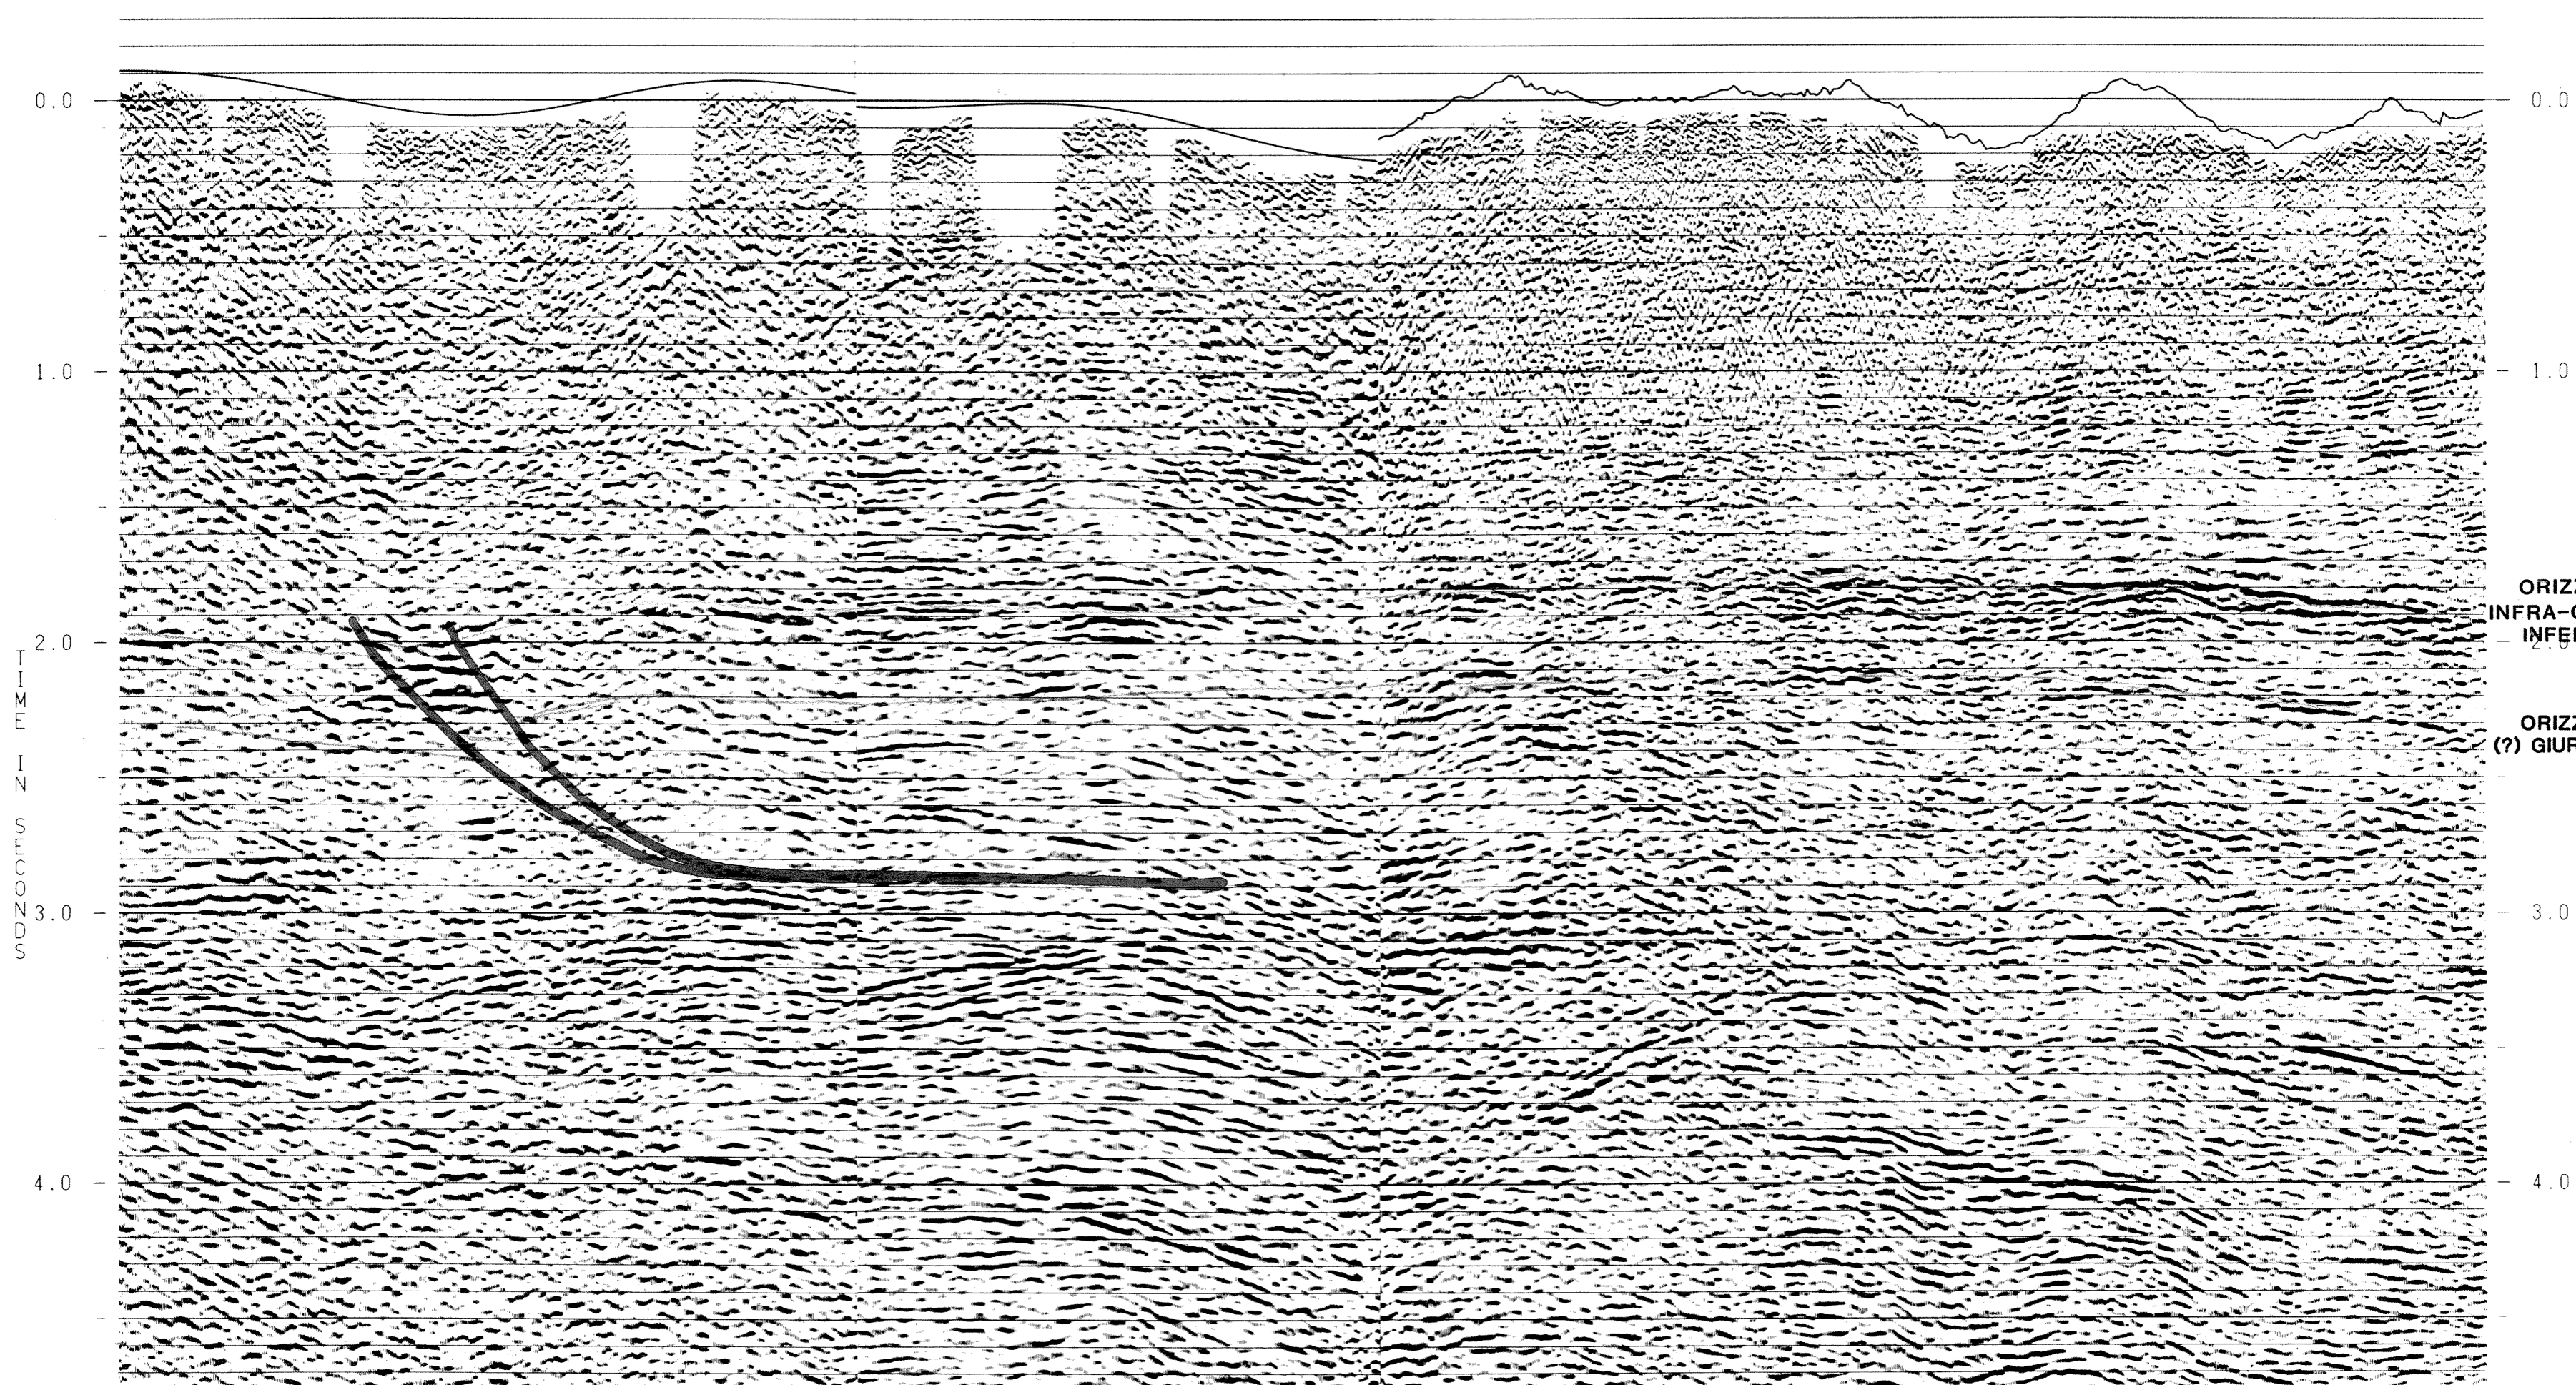

RM-88-06/11/12

RM-88-05
CDP 687

RM-88-12
CDP 157

RM-88-01
CDP 650

RM-87-03
CDP 577

X LINES

X LINES

TIME
IN
SECONDS

ORIZZONTE
INFRA-CRETACEO
INFERIORE

ORIZZONTE
(?)
GIURASSICO

FIG. 5