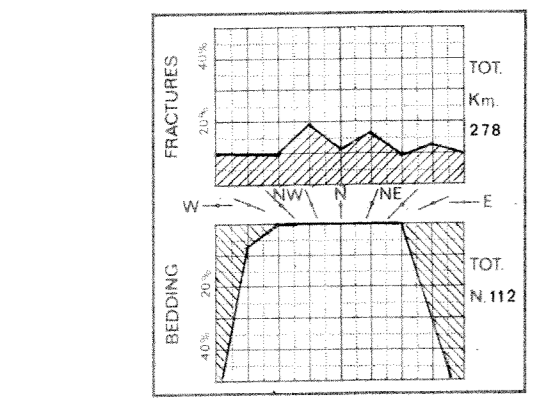

GEOMAP for

MINERARIA TEXAS ITALIANA

PHOTOGEOLOGY OF "LUPARA," PERMIT FRACTURE ANALYSIS AZIMUTH DISTRIBUTION OF LINEARS AND BEDDING STRIKE BY AREA UNITS OF 0°15' Lat-Long

GEOMAP
STUDIO GEOLOGICO
FIRENZE - 1973

Scale 1:100.000

Siponto

Zapponeta

Borgo Tavernola

Carapelle