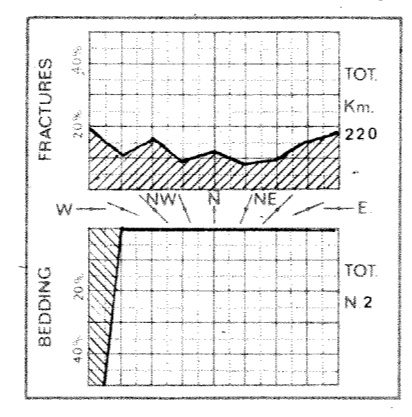

GEOMAP for

MINERARIA TEXAS ITALIANA

PHOTOGEOLOGY OF "LUPARA," PERMIT FRACTURE ANALYSIS AZIMUTH DISTRIBUTION OF LINEARS AND BEDDING STRIKE BY AREA UNITS OF 0°15' Lat-Long

GEOMAP
STUDIO GEOLOGICO
FIRENZE - 1973

Scale 1:100.000

Siponto

Zapponeta

Borgo Tavernola

Carapelle