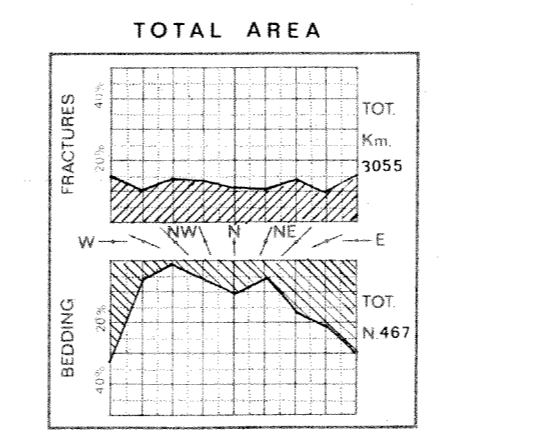

GEOMAP for

MINERARIA TEXAS ITALIANA

PHOTOGEOLOGY OF "LUPARA," PERMIT FRACTURE ANALYSIS AZIMUTH DISTRIBUTION OF LINEARS AND BEDDING STRIKE BY AREA UNITS OF 0°15' Lat-Long

GEOMAP
STUDIO GEOLOGICO
FIRENZE - 1973

Scale 1:100.000

Siponto

Zapponeta

Borgo Tavernola

Carapelle