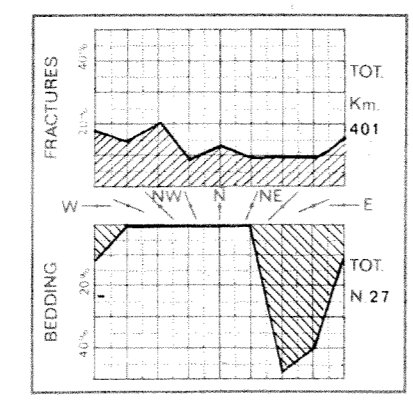

GEOMAP for

MINERARIA TEXAS ITALIANA

PHOTOGEOLOGY OF "LUPARA," PERMIT FRACTURE ANALYSIS AZIMUTH DISTRIBUTION OF LINEARS AND BEDDING STRIKE BY AREA UNITS OF 0°15' Lat-Long

GEOMAP
STUDIO GEOLOGICO
FIRENZE - 1973

Scale 1:100.000

Siponto

Zapponeta

Borgo Tavernola

Carapelle