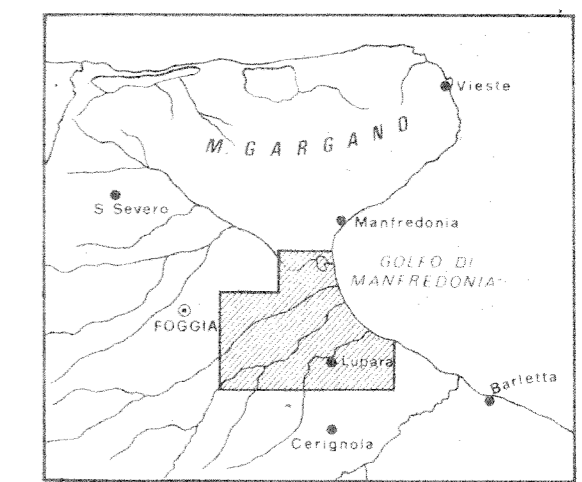

GEOMAP for

MINERARIA TEXAS ITALIANA

PHOTOGEOLOGY OF "LUPARA," PERMIT FRACTURE ANALYSIS AZIMUTH DISTRIBUTION OF LINEARS AND BEDDING STRIKE BY AREA UNITS OF 0°15' Lat-Long

GEOMAP
STUDIO GEOLOGICO
FIRENZE - 1973

Scale 1:100.000

Siponto

Zapponeta

Borgo Tavernola

Carapelle