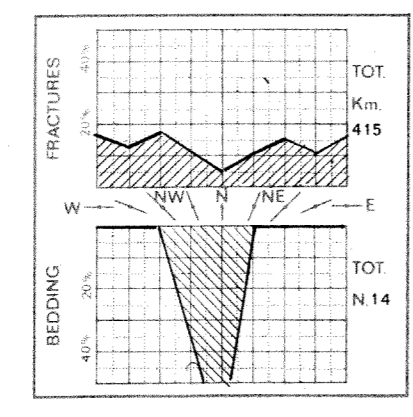

GEOMAP for

MINERARIA TEXAS ITALIANA

PHOTOGEOLOGY OF "LUPARA," PERMIT FRACTURE ANALYSIS AZIMUTH DISTRIBUTION OF LINEARS AND BEDDING STRIKE BY AREA UNITS OF 0°15' Lat-Long

GEOMAP
STUDIO GEOLOGICO
FIRENZE - 1973

Scale 1:100.000

Siponto

Zapponeta

Borgo Tavernola

Carapelle