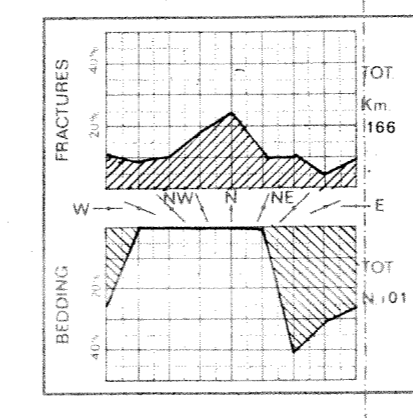

GEOMAP for

MINERARIA TEXAS ITALIANA

PHOTOGEOLOGY OF "LUPARA," PERMIT FRACTURE ANALYSIS AZIMUTH DISTRIBUTION OF LINEARS AND BEDDING STRIKE BY AREA UNITS OF 0°15' Lat-Long

GEOMAP
STUDIO GEOLOGICO
FIRENZE - 1973

Scale 1:100.000

Siponto

Zapponeta

Borgo Tavernola

Carapelle