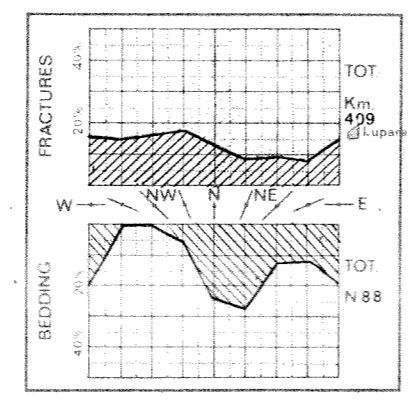

GEOMAP for

MINERARIA TEXAS ITALIANA

PHOTOGEOLOGY OF "LUPARA," PERMIT FRACTURE ANALYSIS AZIMUTH DISTRIBUTION OF LINEARS AND BEDDING STRIKE BY AREA UNITS OF 0°15' Lat-Long

GEOMAP
STUDIO GEOLOGICO
FIRENZE - 1973

Scale 1:100.000

Siponto

Zapponeta

Borgo Tavernola

Carapelle