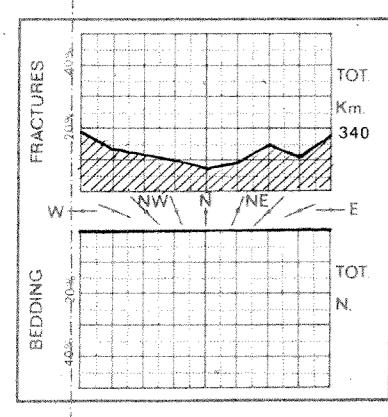

GEOMAP for

MINERARIA TEXAS ITALIANA

PHOTOGEOLOGY OF "LUPARA," PERMIT FRACTURE ANALYSIS AZIMUTH DISTRIBUTION OF LINEARS AND BEDDING STRIKE BY AREA UNITS OF 0°15' Lat-Long

GEOMAP
STUDIO GEOLOGICO
FIRENZE - 1973

Scale 1:100.000

Siponto

Zapponeta

Borgo Tavernola

Carapelle