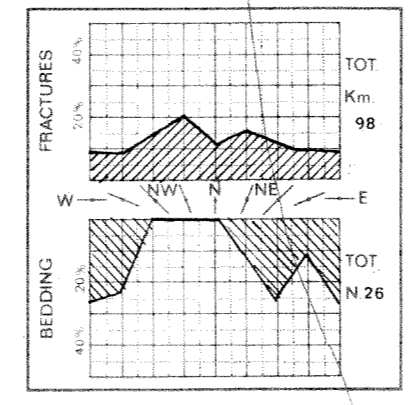

GEOMAP for

MINERARIA TEXAS ITALIANA

PHOTOGEOLOGY OF "LUPARA," PERMIT FRACTURE ANALYSIS AZIMUTH DISTRIBUTION OF LINEARS AND BEDDING STRIKE BY AREA UNITS OF 0°15' Lat-Long

GEOMAP
STUDIO GEOLOGICO
FIRENZE - 1973

Scale 1:100.000

Siponto

Zapponeta

Borgo Tavernola

Carapelle