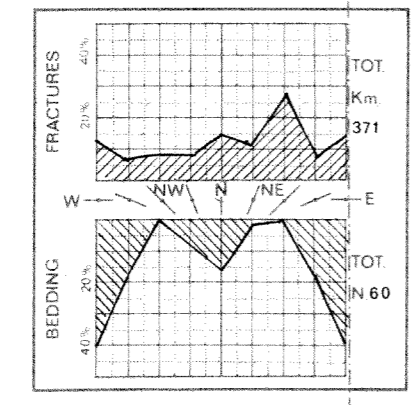

GEOMAP for

MINERARIA TEXAS ITALIANA

PHOTOGEOLOGY OF "LUPARA," PERMIT FRACTURE ANALYSIS AZIMUTH DISTRIBUTION OF LINEARS AND BEDDING STRIKE BY AREA UNITS OF 0°15' Lat-Long

GEOMAP
STUDIO GEOLOGICO
FIRENZE - 1973

Scale 1:100.000

Siponto

Zapponeta

Borgo Tavernola

Carapelle