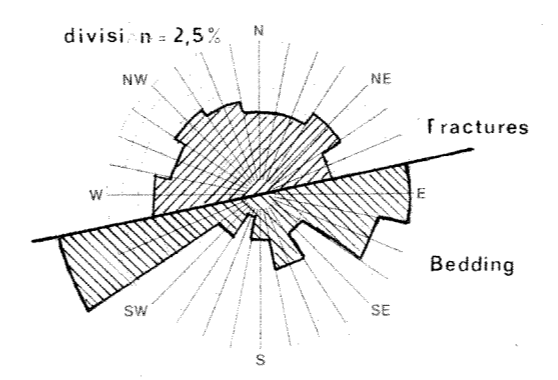

GEOMAP for

MINERARIA TEXAS ITALIANA

PHOTOGEOLOGY OF "LUPARA," PERMIT FRACTURE ANALYSIS AZIMUTH DISTRIBUTION OF LINEARS AND BEDDING STRIKE BY AREA UNITS OF 0°15' Lat-Long

GEOMAP
STUDIO GEOLOGICO
FIRENZE - 1973

Scale 1:100.000

Siponto

Zapponeta

Borgo Tavernola

Carapelle