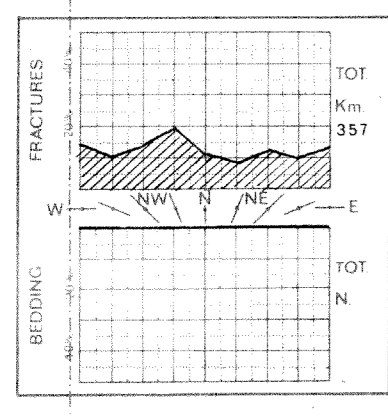

GEOMAP for

MINERARIA TEXAS ITALIANA

PHOTOGEOLOGY OF "LUPARA," PERMIT FRACTURE ANALYSIS AZIMUTH DISTRIBUTION OF LINEARS AND BEDDING STRIKE BY AREA UNITS OF 0°15' Lat-Long

GEOMAP
STUDIO GEOLOGICO
FIRENZE - 1973

Scale 1:100.000

Siponto

Zapponeta

Borgo Tavernola

Carapelle