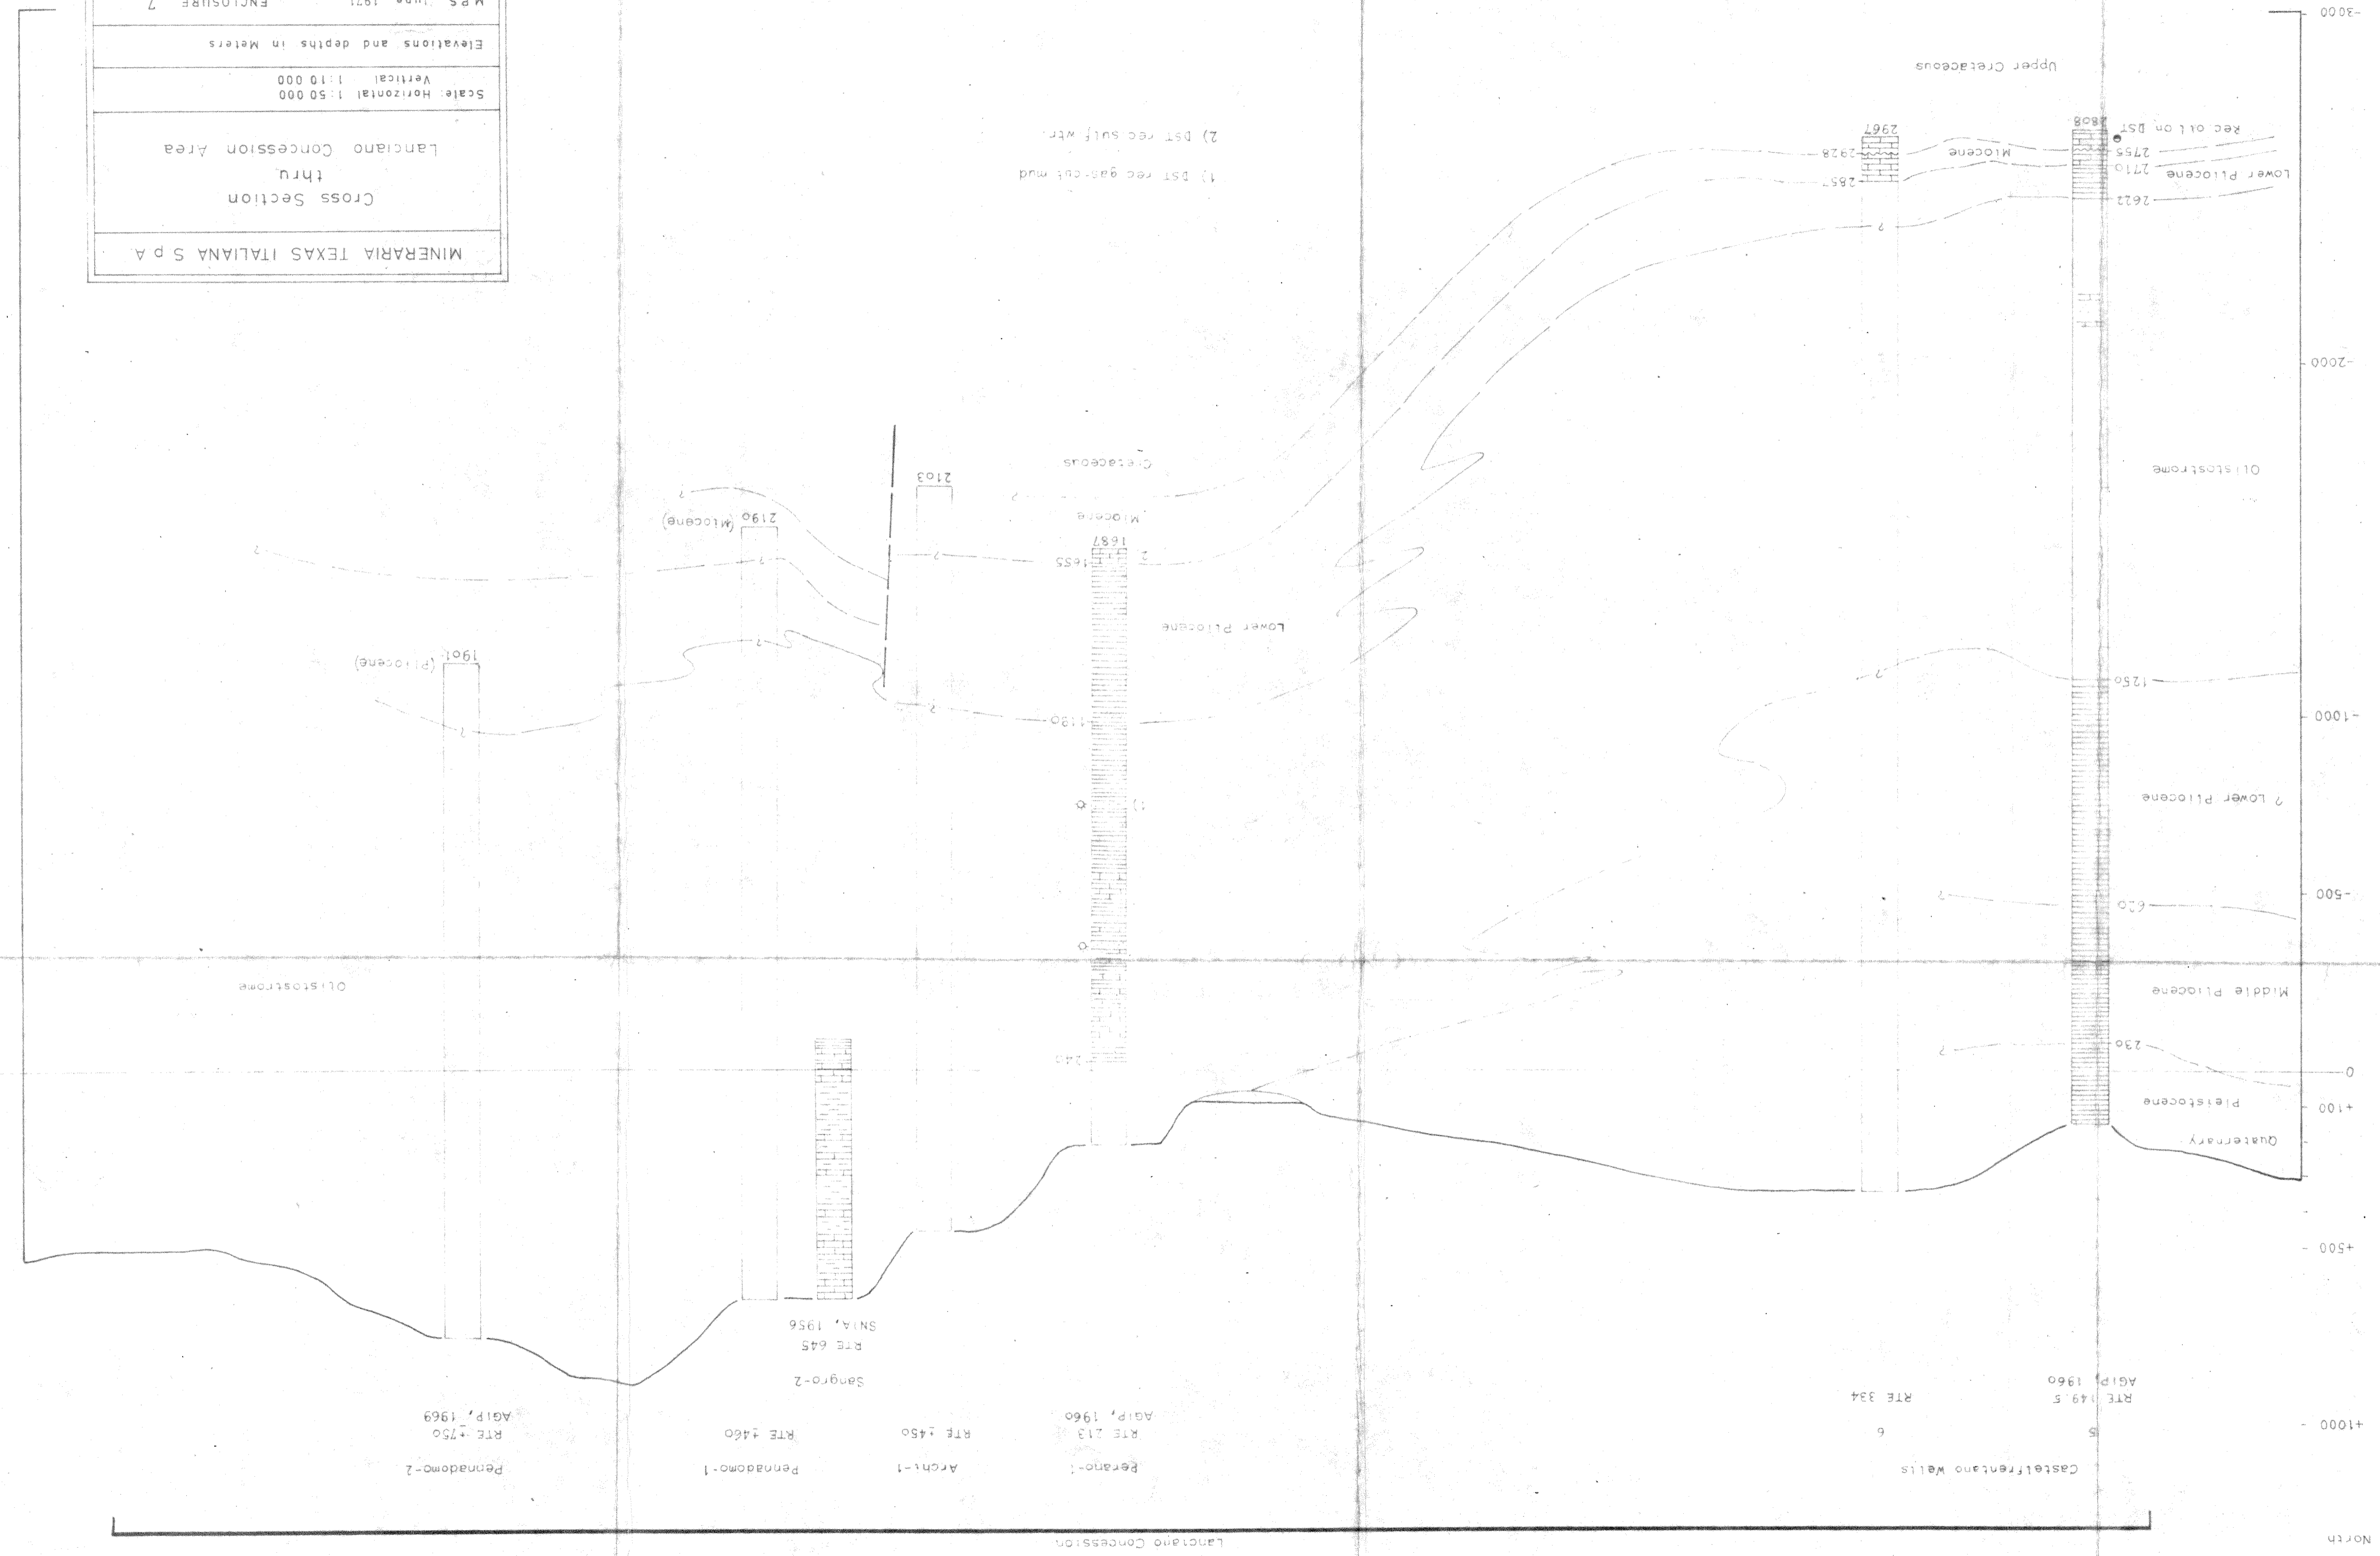

MINERARIA TEXAS ITALIANA S.p.A.  
 Cross Section  
 thru  
 Lanciano Concession Area  
 Scale: Horizontal 1:50,000  
 Vertical 1:10,000  
 Elevations and depths in Meters  
 M.P.S., June, 1971  
 ENCLOSURE 7

South

North