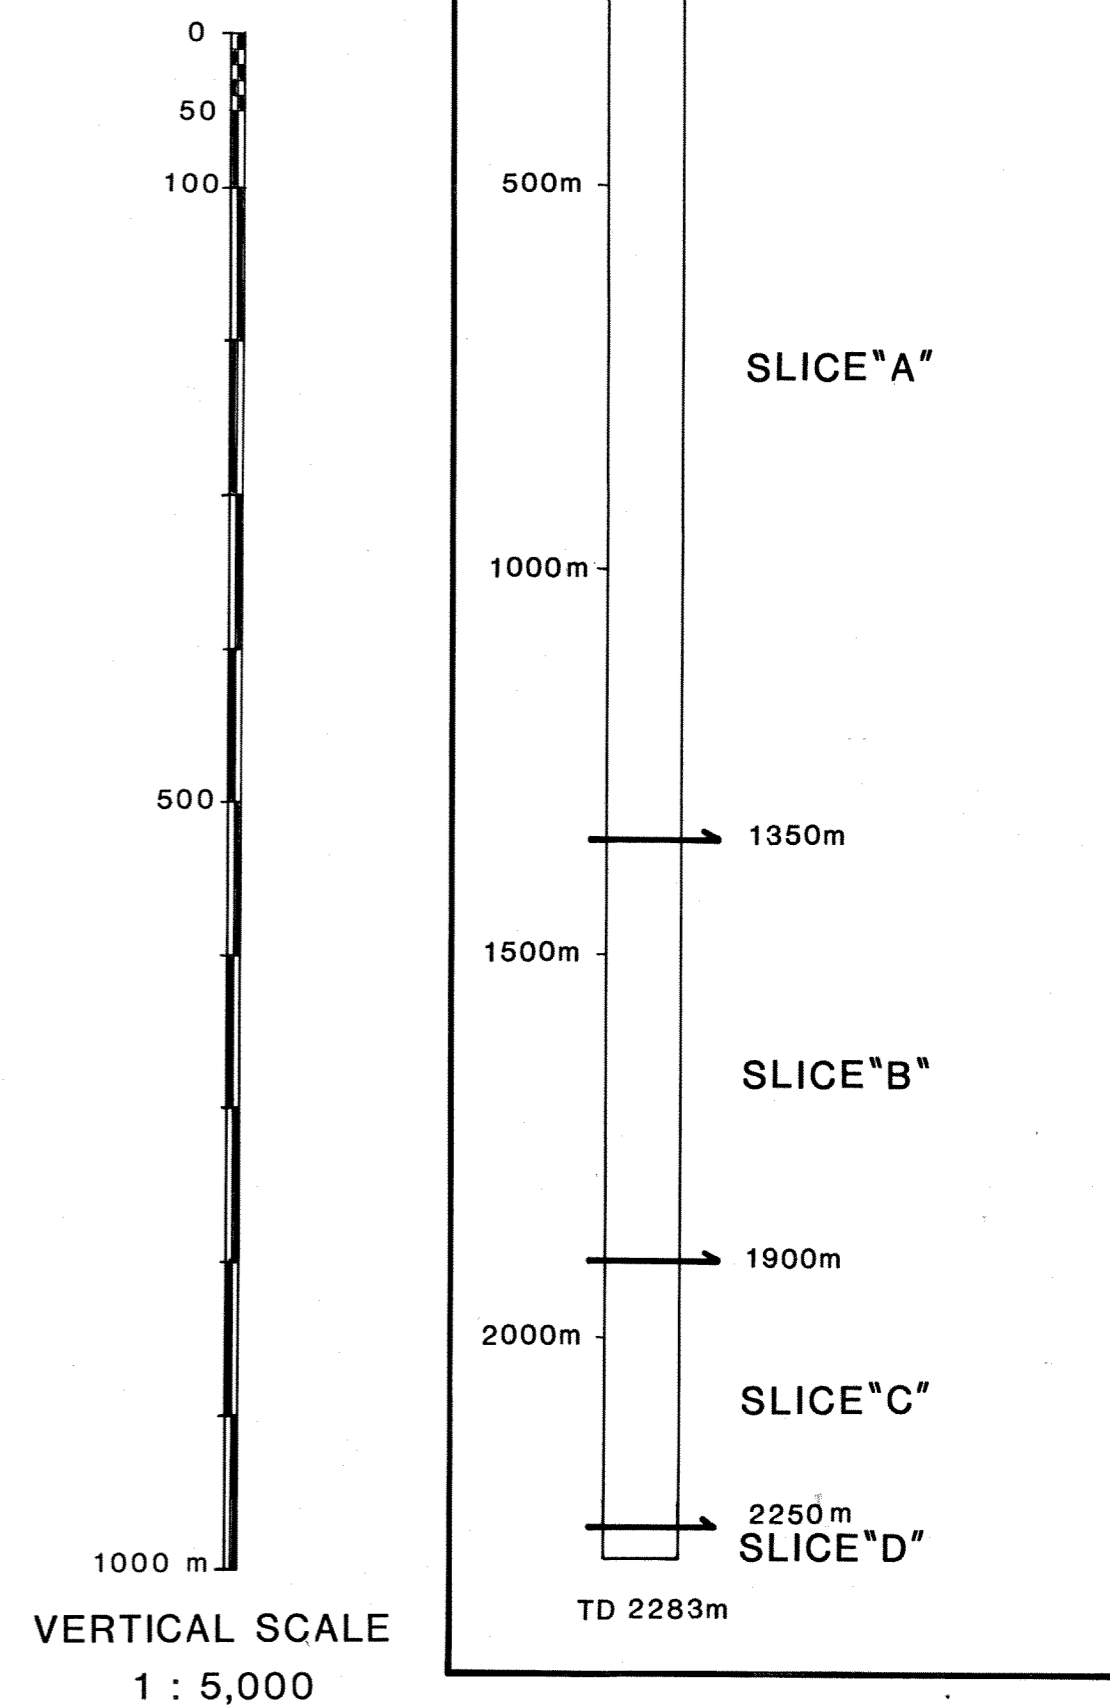

SPINELLO 1

RT elevation 686.5 above m.s.l.

VERTICAL SCALE 1 : 5,000

LASMO
International Limited - ROME

ROMAGNA AREA
Northern Apennines (ITALY)

SPINELLO 1
SLICE CORRELATION