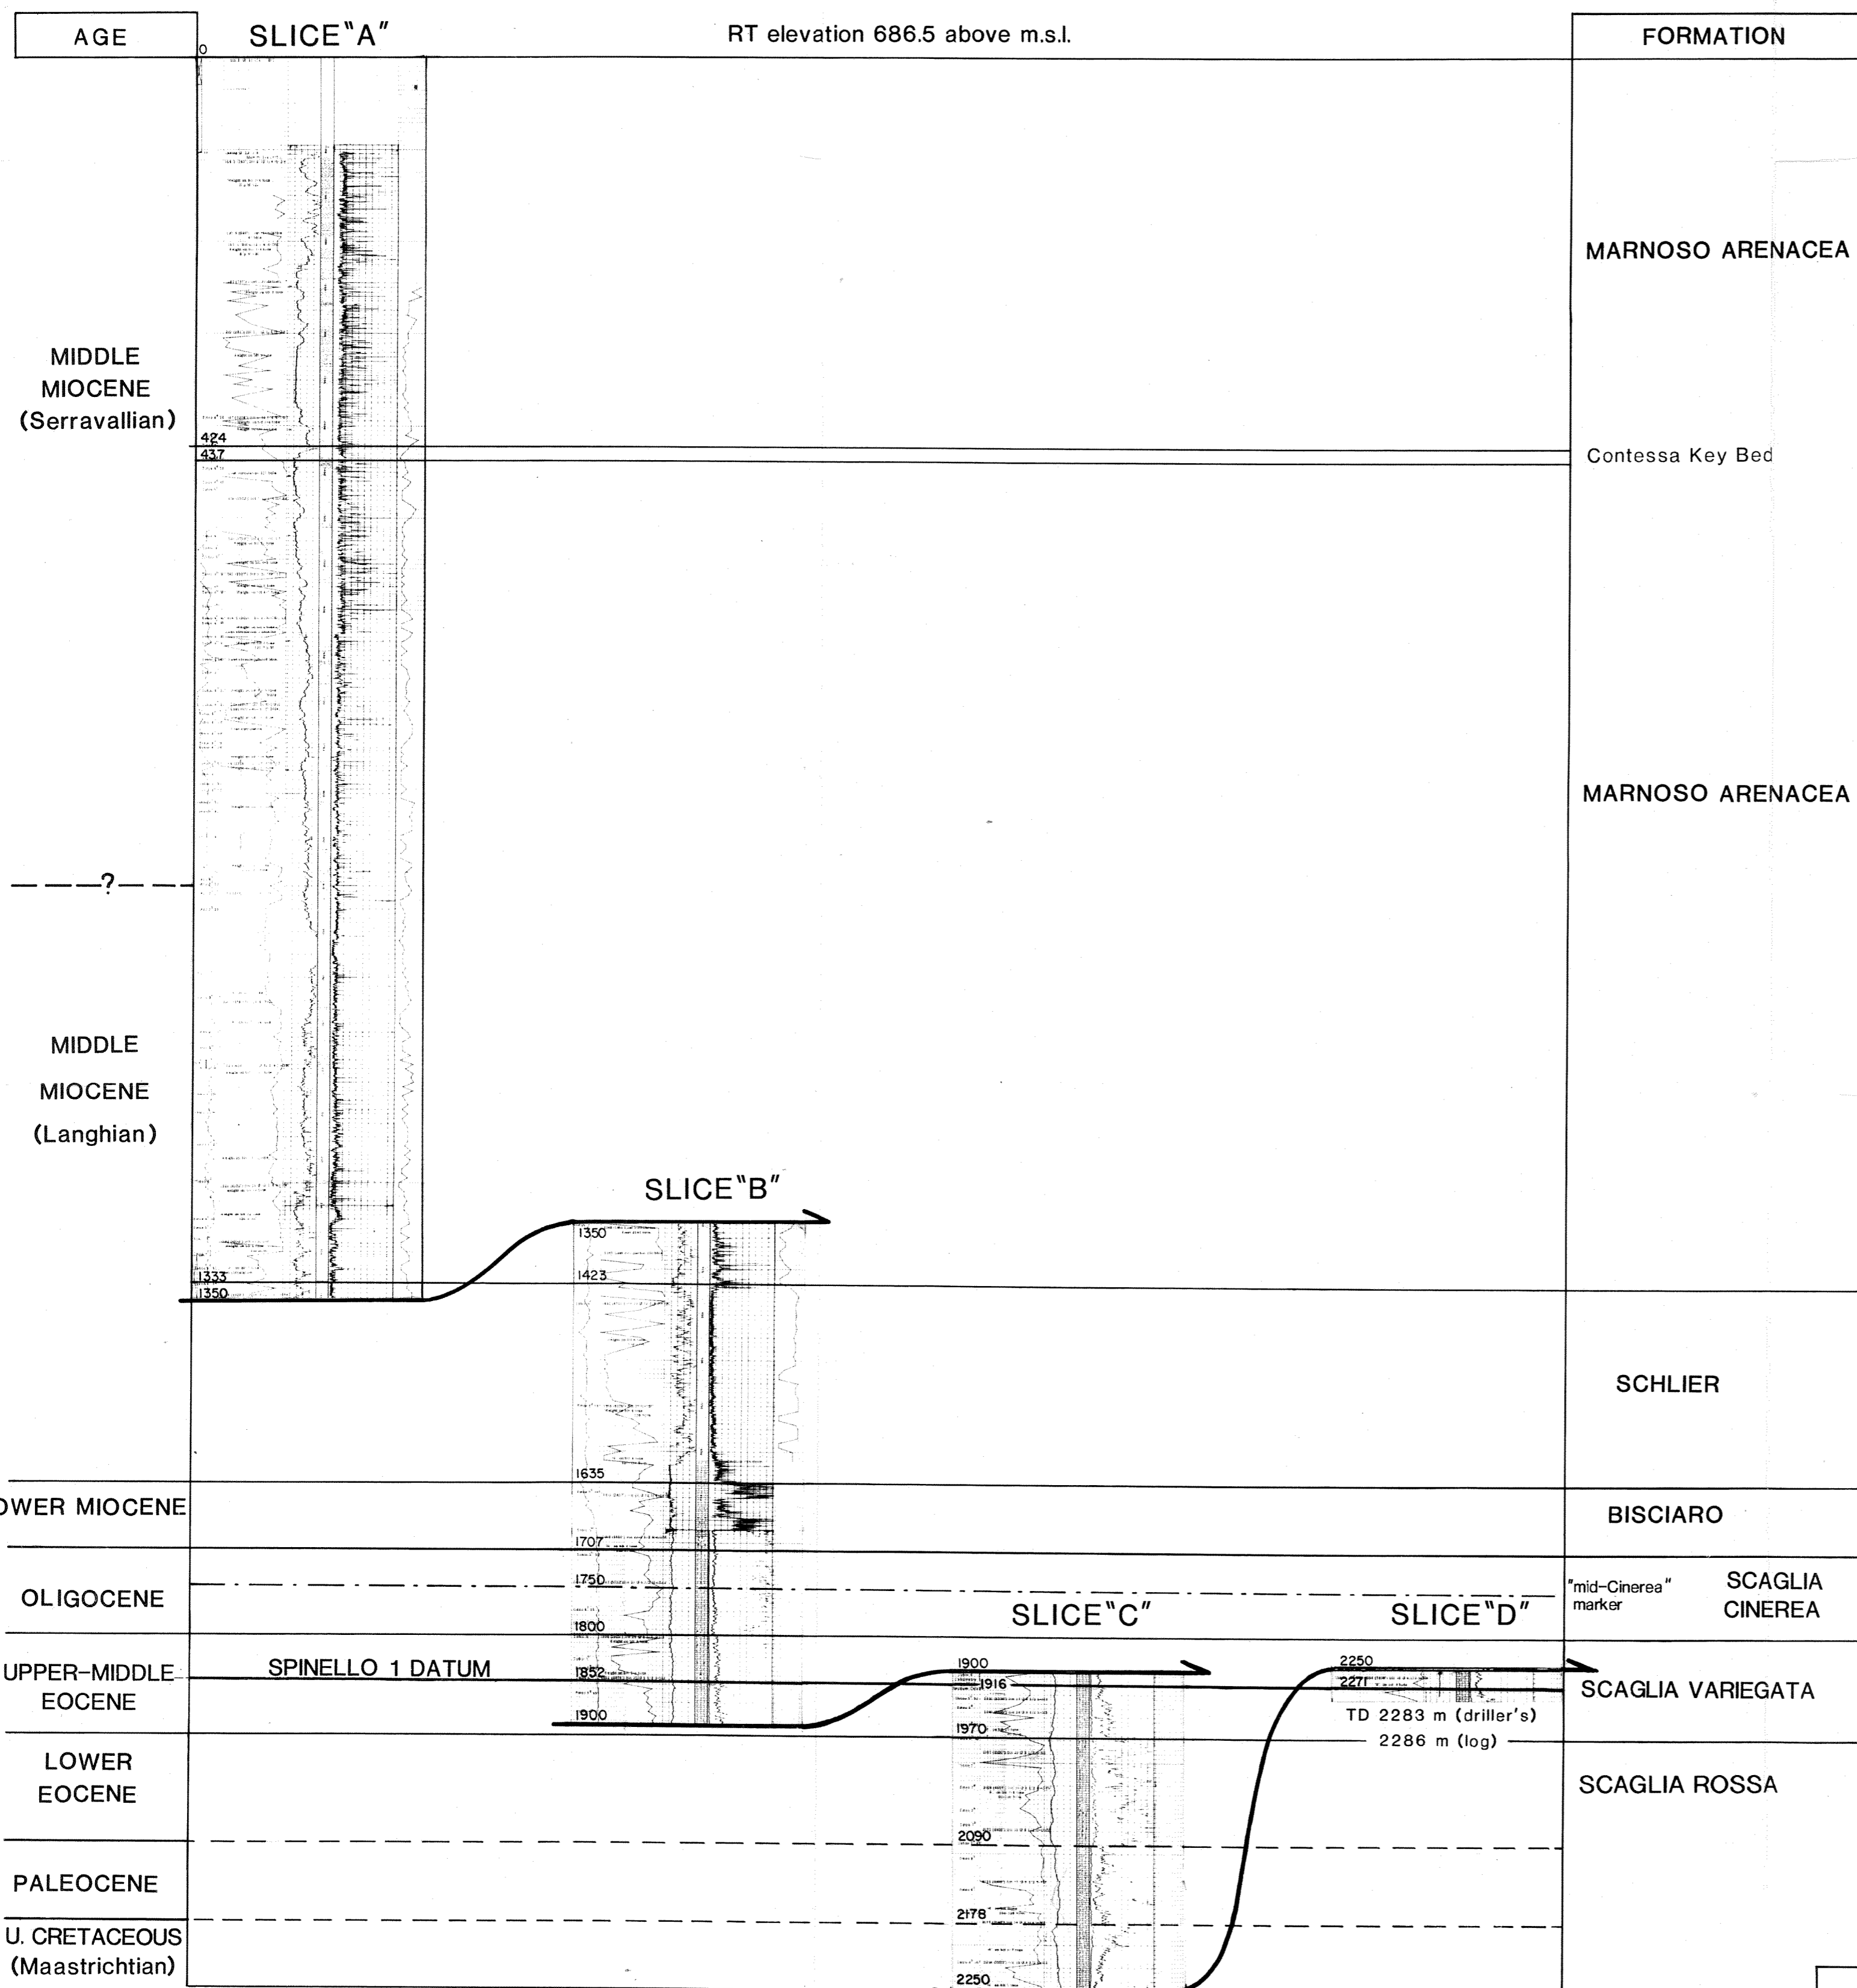

SPINELLO 1

RT elevation 686.5 above m.s.l.

VERTICAL SCALE 1 : 5,000

LASMO
International Limited - ROME

ROMAGNA AREA
Northern Apennines (ITALY)

SPINELLO 1
SLICE CORRELATION