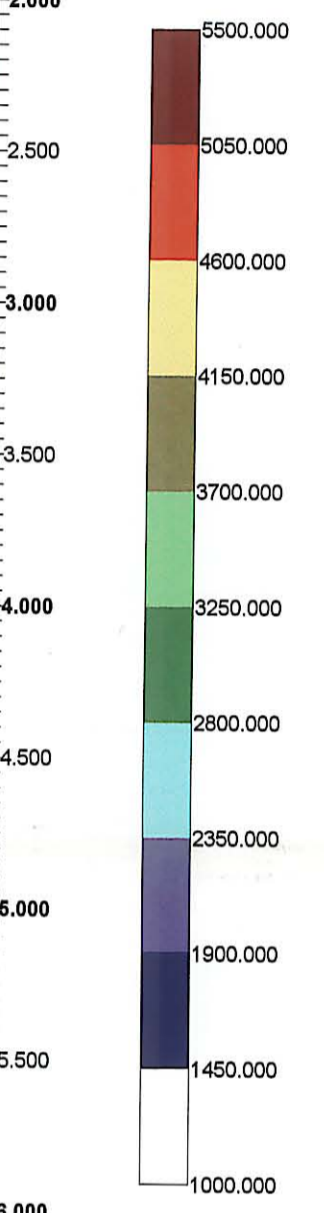

SP: 230.0 250.0 300.0 350.0 400.0 450.0 500.0 550.0 600.0 650.0 700.0 750.0 800.0 850.0 900.0 950.0 1000.0 1050.0 1100.0 1150.0 1200.0 1250.0 1300.0 1350.0 1400.0 1450.0 1500.0 1550.0 1600.0 1650.0 1700.0 1750.0 1800.0 1822.0

PR-91-399, 1396.17 PRM-73, 228.99 - RE-91-383 - 1090.0 RE-91-386, 789.66

FOREST OIL INTERNATIONAL

Italy Po Valley Castelnuovo Di Sotto

RE-91-383

Line RE-91-383, Inversion
Reprocessed from original AGIP
data records
Horizontal scale = 20 traces/cm
Vertical scale = 4 cm/second