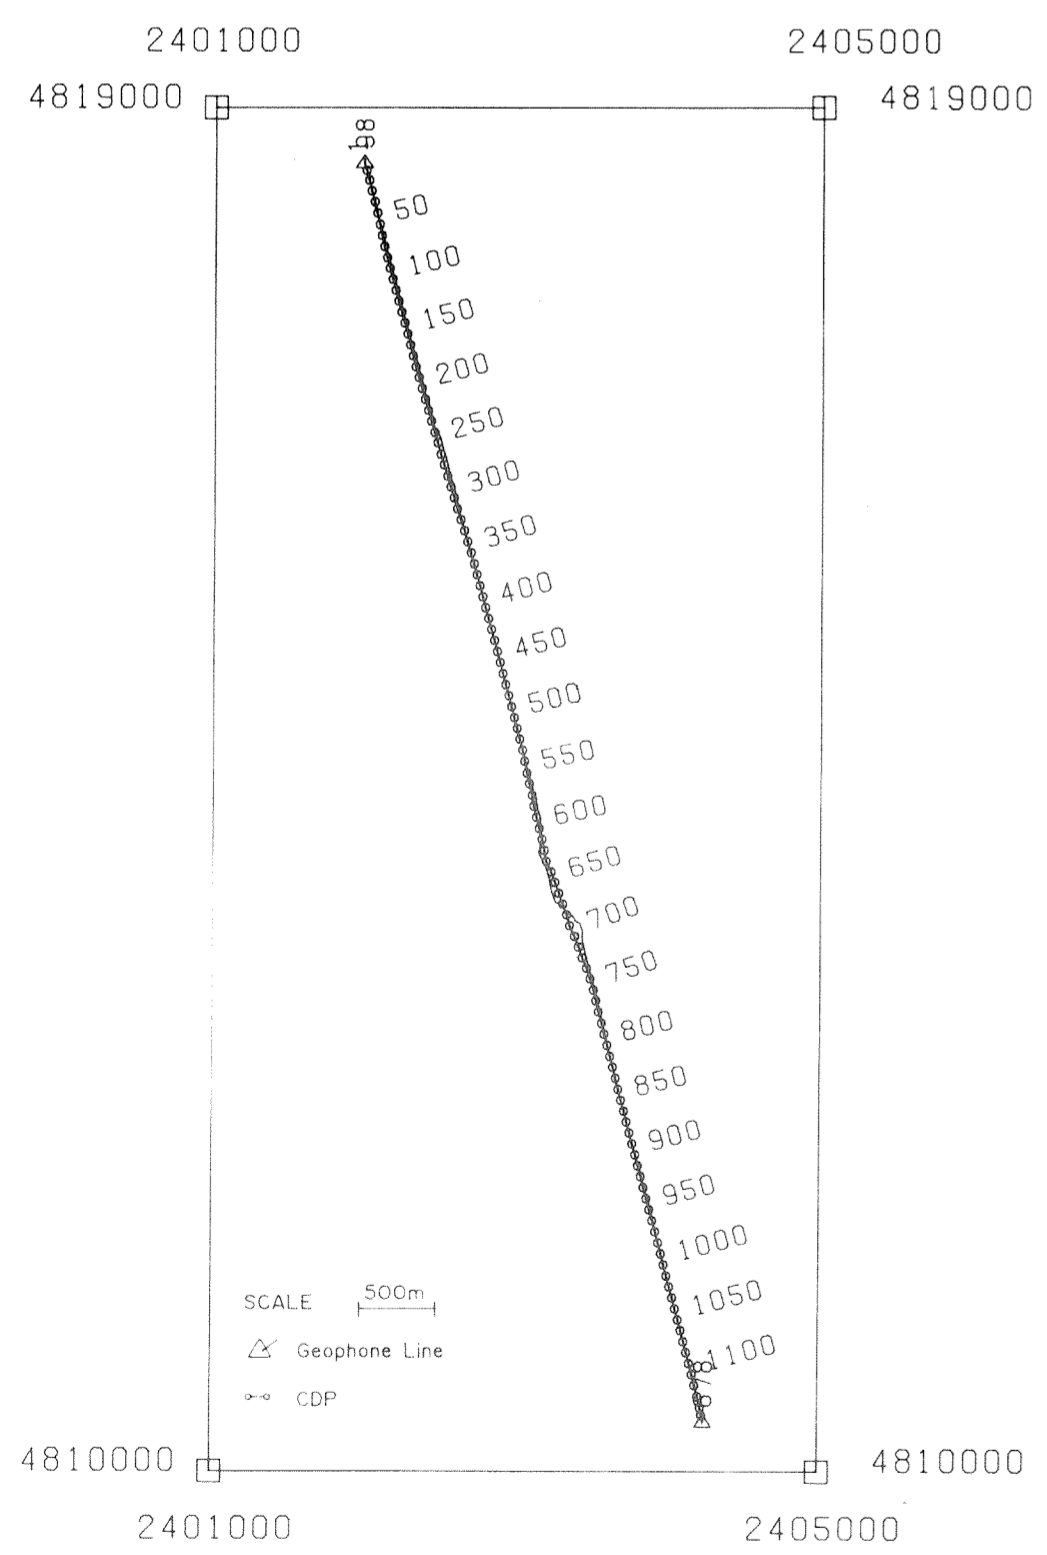

A1386

| | |
|---------------------------------------------------------------------------------------------------------------------------------------------------------------------------------------------------------------------------------------------------------------------------------------------------------------------------------------------------------------------------------------------------|-----------|
| <p>CGG DATA PROCESSING SERVICES</p> <p>FINA ITALIANA SPA SAN LORENZO ANF-88-22 NW 98 678 SSE</p> | |
| <p>80 FOLD COVERAGE SLASH LINE</p> | |
| 127 35 71 | PL 1 7 NR |
| <p>FIELD RECORDING PARAMETERS</p> <p>SYNTHESIS: 100% SPECTRAL INTERPOLATION 2.80 GAIN: 100.00 DB 100.00 DB 100.00 DB 100.00 DB FILTERING: 100.00 DB 100.00 DB 100.00 DB 100.00 DB STORAGE: 100.00 DB 100.00 DB 100.00 DB 100.00 DB FILE FORMATS: 100.00 DB 100.00 DB 100.00 DB 100.00 DB</p> | |
| <p>SOURCE/RECEIVER PARAMETERS</p> <p>NUMBER OF CHANNELS: 127 NUMBER OF RECORDS: 71 NUMBER OF GROUPS: 1 NUMBER OF STATIONS: 127 NUMBER OF RECORDS PER STATION: 71</p> | |
| <p>SURFACE CORRECTIONS</p> <p>WIND: 10.00 M/S WIND DIRECTION: 100.00 DEG WIND SPEED: 10.00 M/S</p> | |
| <p>PROCESSING: CGG</p> <p>DETAILED DESCRIPTION OF PROCESSING: 100.00 DB 100.00 DB 100.00 DB 100.00 DB DECONVOLUTION: 100.00 DB 100.00 DB 100.00 DB 100.00 DB STRETCHING: 100.00 DB 100.00 DB 100.00 DB 100.00 DB POLARITY CORRECTION: 100.00 DB 100.00 DB 100.00 DB 100.00 DB POLARITY INVERSION: 100.00 DB 100.00 DB 100.00 DB 100.00 DB</p> | |