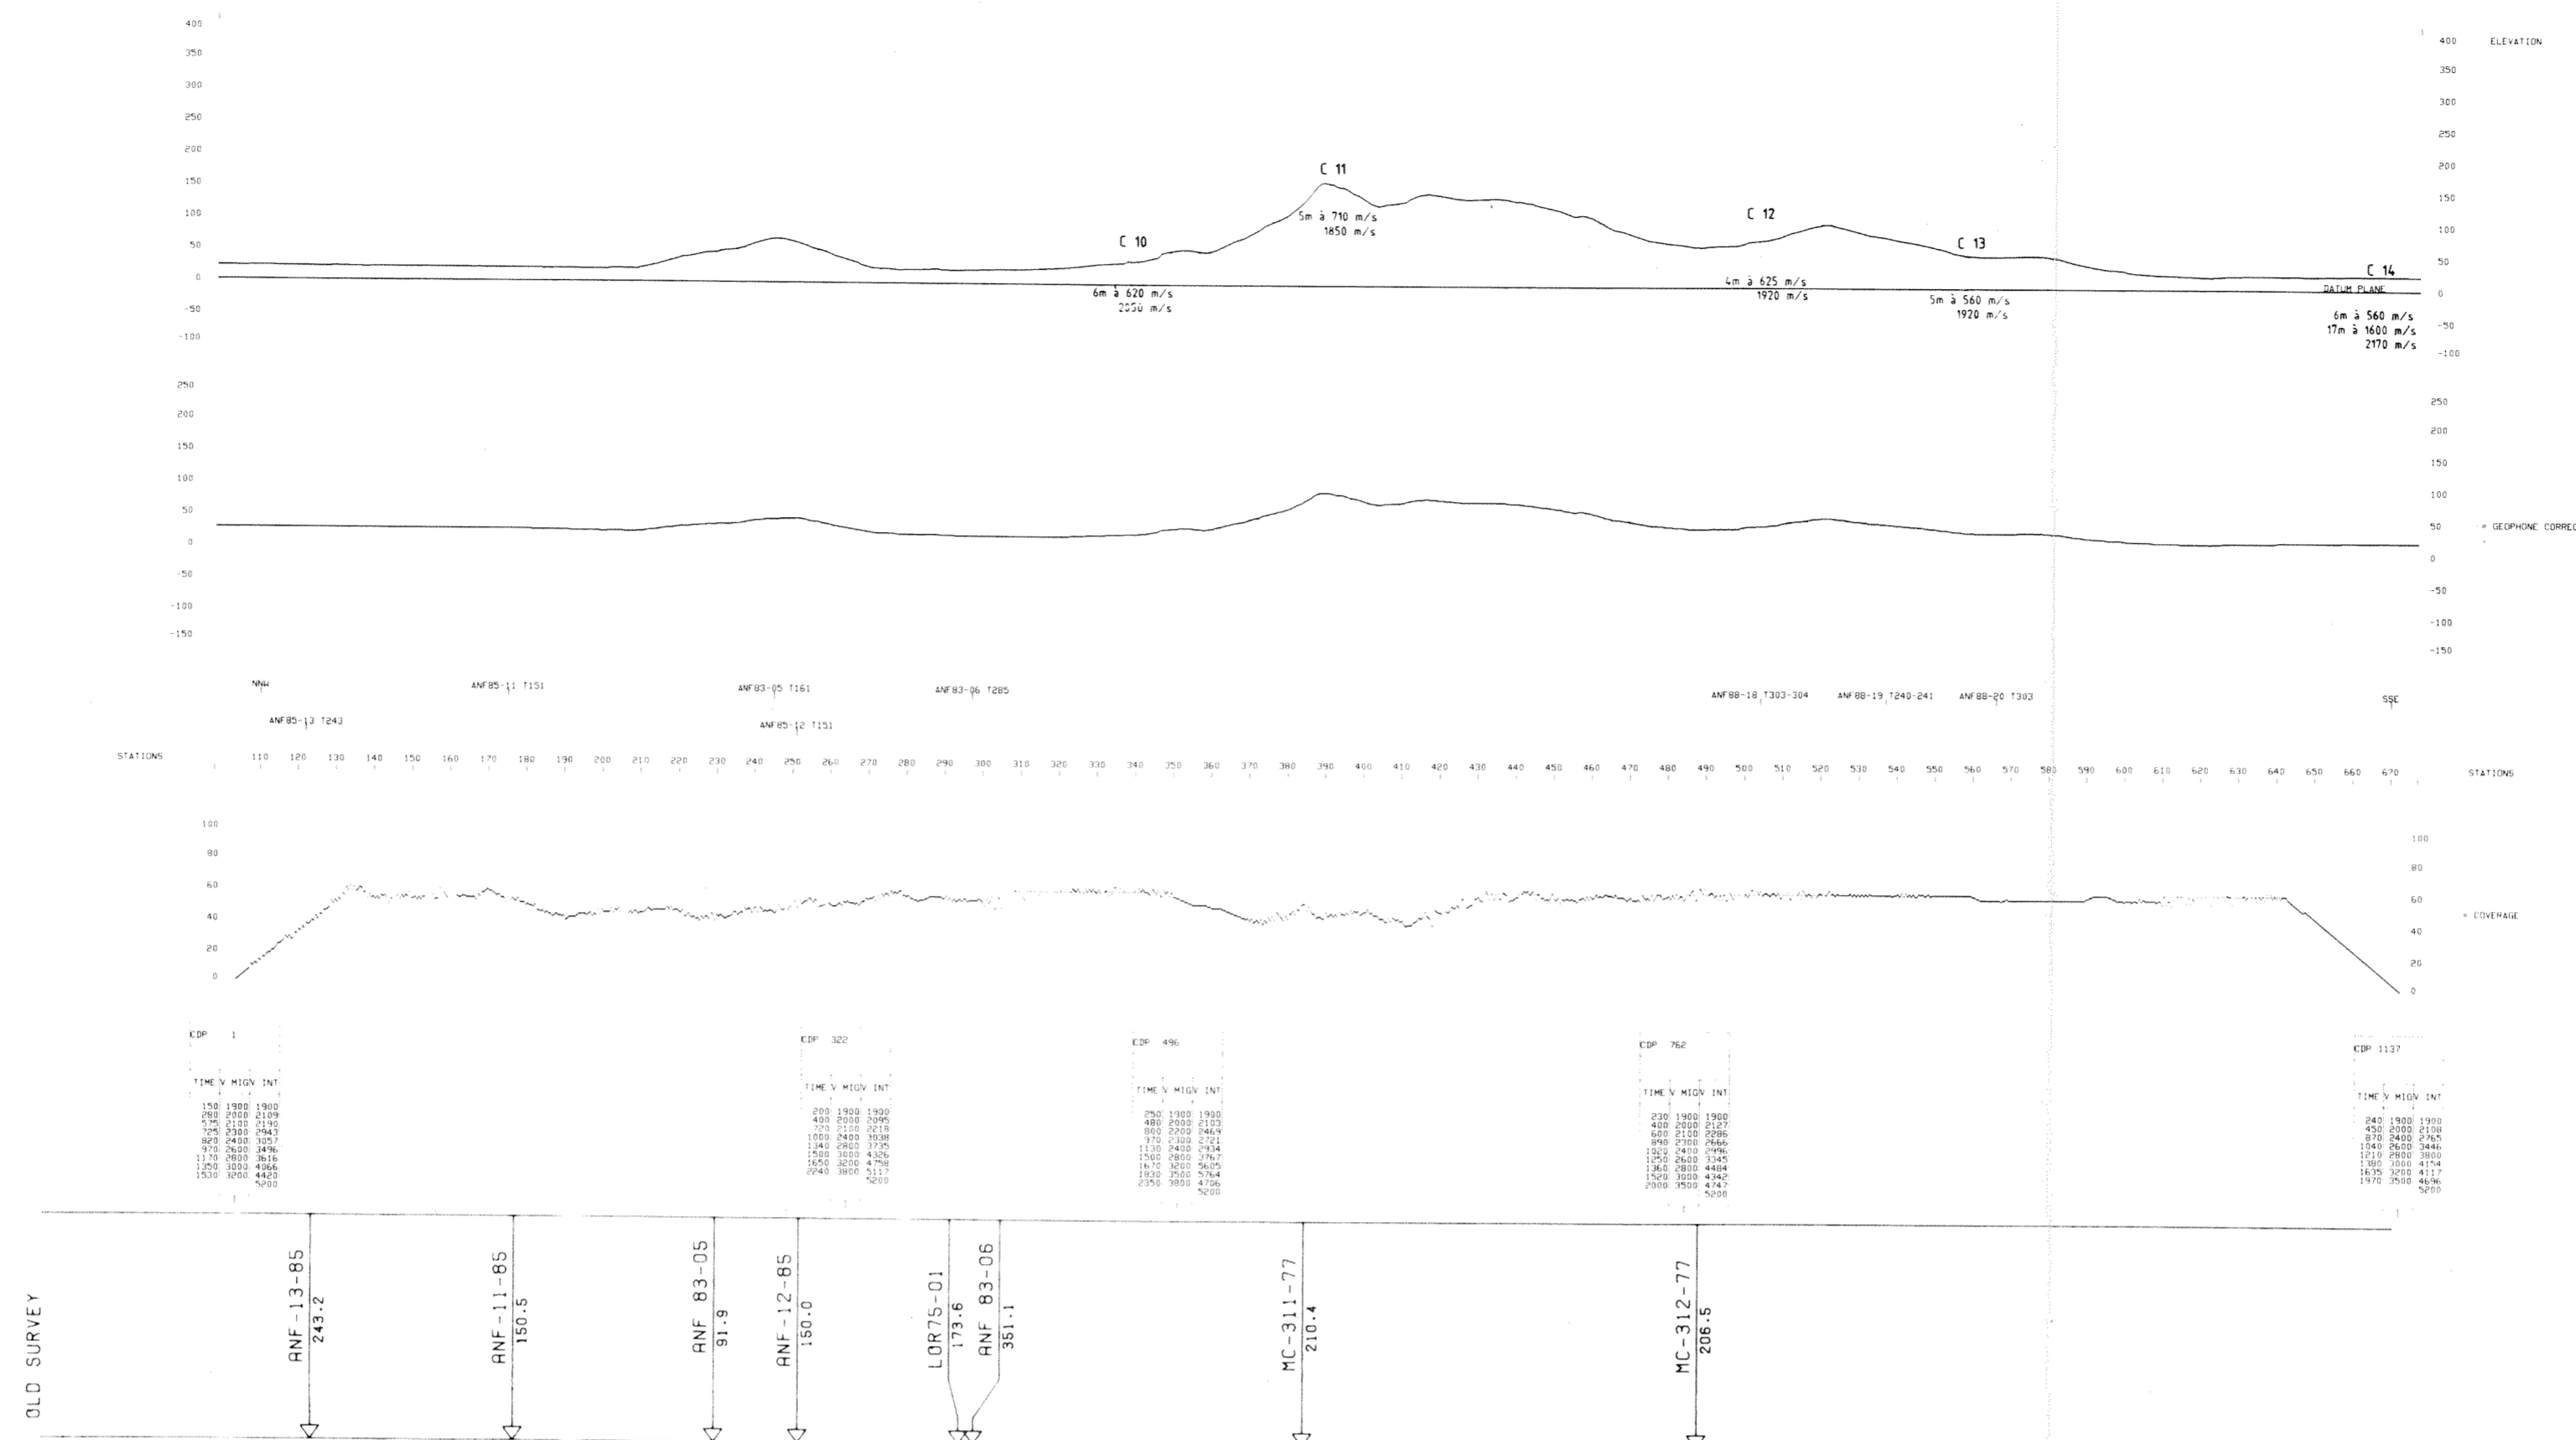

A1386

| | |
|---------------------------------------------------------------------------------------------------------------------------------------------------------------------------------------------------------------------------------------------------------------------------------------------------------------------------------------------------------------------------------------------------|-----------|
| <p>CGG DATA PROCESSING SERVICES</p> <p>FINA ITALIANA SPA SAN LORENZO ANF-88-22 NW 98 678 SSE</p> | |
| <p>80 FOLD COVERAGE SLASH LINE</p> | |
| 127 35 71 | PL 1 7 NR |
| <p>FIELD RECORDING PARAMETERS</p> <p>SYNTHESIS: 100% SPECTRAL INTERPOLATION 2.80 GAIN: 100.00 DB 100.00 DB 100.00 DB 100.00 DB FILTERING: 100.00 DB 100.00 DB 100.00 DB 100.00 DB STORAGE: 100.00 DB 100.00 DB 100.00 DB 100.00 DB FILE FORMATS: 100.00 DB 100.00 DB 100.00 DB 100.00 DB</p> | |
| <p>SOURCE/RECEIVER PARAMETERS</p> <p>NUMBER OF CHANNELS: 127 NUMBER OF RECORDS: 71 NUMBER OF GROUPS: 1 NUMBER OF STATIONS: 127 NUMBER OF RECORDS PER STATION: 71</p> | |
| <p>SURFACE CORRECTIONS</p> <p>WIND: 10.00 M/S WIND DIRECTION: 100.00 DEG WIND SPEED: 10.00 M/S</p> | |
| <p>PROCESSING: CGG</p> <p>DETAILED DESCRIPTION OF PROCESSING: 100.00 DB 100.00 DB 100.00 DB 100.00 DB DECONVOLUTION: 100.00 DB 100.00 DB 100.00 DB 100.00 DB STRETCHING: 100.00 DB 100.00 DB 100.00 DB 100.00 DB POLARITY CORRECTION: 100.00 DB 100.00 DB 100.00 DB 100.00 DB POLARITY INVERSION: 100.00 DB 100.00 DB 100.00 DB 100.00 DB</p> | |