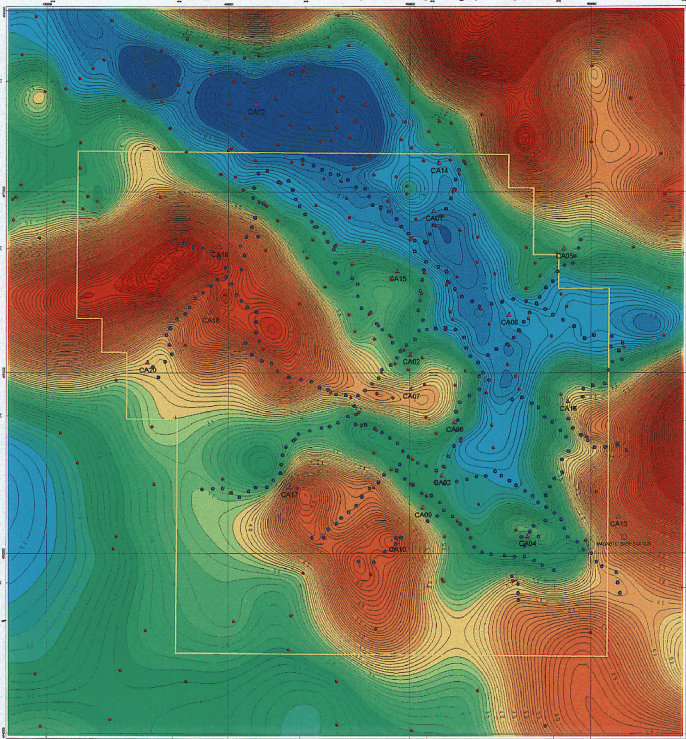

Figure 5) Free-Air Gravity Anomaly Map (mGal)

Scale 1 Mile

AGR Geophysics Inc.

MAP SYMBOL LEGEND

FOREST OIL INTERNATIONAL

Robert Paulson - 650000